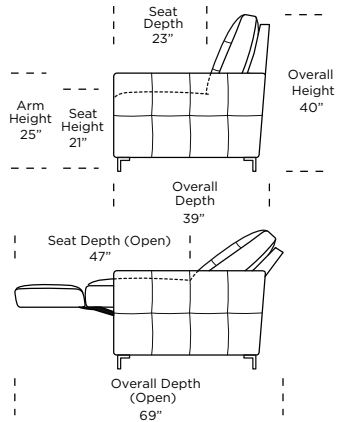

STYLE IN MOTION BY AMERICAN LEATHER®

HUDSON

**AMERICAN
LEATHER®**

Standard Features:

- Premium high-density, high-resiliency foam seat cushions encased in down
- Sinuuous spring suspension
- Semi-attached buttonless tufted back cushions with lumbar support
- Semi-attached seat cushions
- Single-needle top-stitch
- Buttonless tufted outside arm
- In-arm control panel is easy to use and includes a 2-amp USB charging port
- Control panel is LED backlit with auto-off after 5 seconds
- Polished chrome leg
- Lifetime warranty on frame and suspension
- Three-year warranty on mechanism and motor
- Quick-ship delivery

Wall Clearance is 5" at full recline.

Safe low voltage electrical components are UL listed.

Suggested Configurations

V.03.26.19

Scale : 1/8 inch = 1 foot

All dimensions are approximate and subject to change. Specify all components from the sitting position.