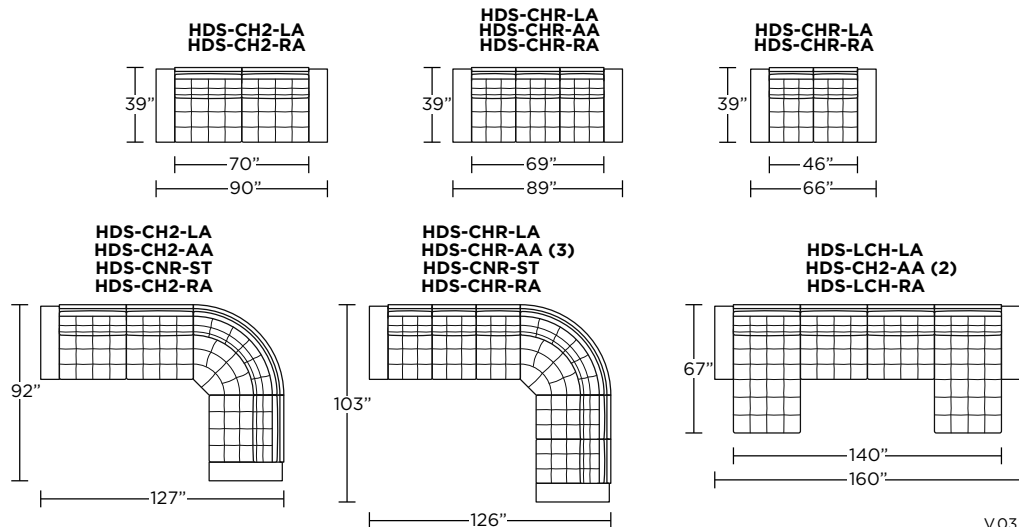

Wall Clearance is 5" at full recline.

Safe low voltage electrical components are UL listed.

Suggested Configurations

V.03.26.19

Scale : 1/8 inch = 1 foot

All dimensions are approximate and subject to change. Specify all components from the sitting position.