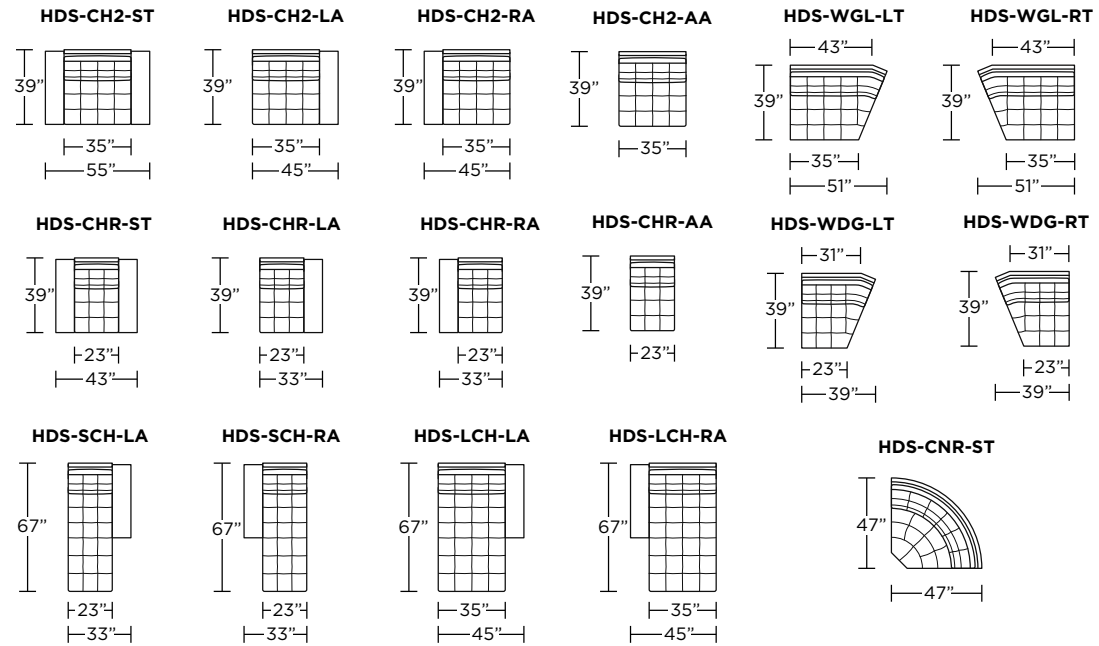

Suggested Configurations