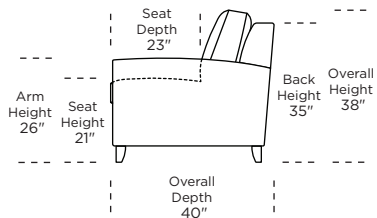

**Standard Comfort Sleeper®**

**Features:**

- Featuring the patented Tiffany 24/7™ platform sleep system
- Room to stretch out with true 80 inches of bedroom-length sleeping surface
- Ultimate comfort on four inches of plush, high-density foam mattress
- Under-sofa dust covers keeps dust and dirt from ever touching the mattress
- Zero wall clearance
- Quick-ship delivery
- Single-needle top-stitch
- High-density, high-resiliency foam seat cushions
- Loose back and seat cushions
- Limited lifetime warranty on frame
- 10-year mechanism warranty

**Leg height is 4"**

Please use actual leather, fabric, Crypton®, Sunbrella® and Ultrasuede® swatches when specifying furniture as the colors shown may vary due to the printing process.

**Note:** Seat depth includes cushion overhang which may be up to 1"

\* Picture shows left arm seated. Please specify left or right arm seated when ordering.

All orders are in seated position.

† Dotted lines for Queen Plus sizes indicates the number of seats.

All dimensions are approximate and subject to change.