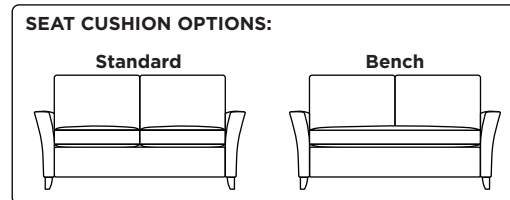

**Standard Comfort Sleeper®**

**Features:**

- Featuring the patented Tiffany 24/7™ platform sleep system
- Room to stretch out with true 80 inches of bedroom-length sleeping surface
- Ultimate comfort on four inches of plush, high-density foam mattress
- Under-sofa dust covers keeps dust and dirt from ever touching the mattress
- Zero wall clearance
- Quick-ship delivery
- Single-needle top-stitch
- High-density, high-resiliency foam seat cushions
- Loose back and seat cushions
- Limited lifetime warranty on frame
- 10-year mechanism warranty

**Leg height is 4"**

Please use actual leather, fabric, Crypton®, Sunbrella® and Ultrasuede® swatches when specifying furniture as the colors shown may vary due to the printing process.

**Note:** Seat depth includes cushion overhang which may be up to 1"

\* Picture shows left arm seated. Please specify left or right arm seated when ordering.

All orders are in seated position.

† Dotted lines for Queen Plus sizes indicates the number of seats.

All dimensions are approximate and subject to change.