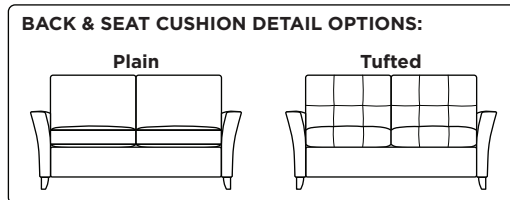

**Standard Comfort Sleeper®**

**Features:**

- Featuring the patented Tiffany 24/7™ platform sleep system
- Room to stretch out with true 80 inches of bedroom-length sleeping surface
- Ultimate comfort on four inches of plush, high-density foam mattress
- Under-sofa dust covers keeps dust and dirt from ever touching the mattress
- Zero wall clearance
- Quick-ship delivery
- Single-needle top-stitch
- High-density, high-resiliency foam seat cushions
- Loose back and seat cushions
- Limited lifetime warranty on frame
- 10-year mechanism warranty

**Mattress Options:**

- HiPerform with Crypton™ ticking
- Cooling Gel
- Tempur-Pedic®

**Options:**

- High-density, high-resiliency foam seat cushions encased in down and down back cushions available
- Bench seat cushion
- Tufted back and seat cushion decorative detail
- Wood legs available in Acorn, Espresso or Walnut finish

**Leg height is 4"**

Please use actual leather, fabric, Crypton®, Sunbrella® and Ultrasuede® swatches when specifying furniture as the colors shown may vary due to the printing process.

**Note:** Seat depth includes cushion overhang which may be up to 1"

\* Picture shows left arm seated. Please specify left or right arm seated when ordering.

All orders are in seated position.

† Dotted lines for Queen Plus sizes indicates the number of seats.

All dimensions are approximate and subject to change.