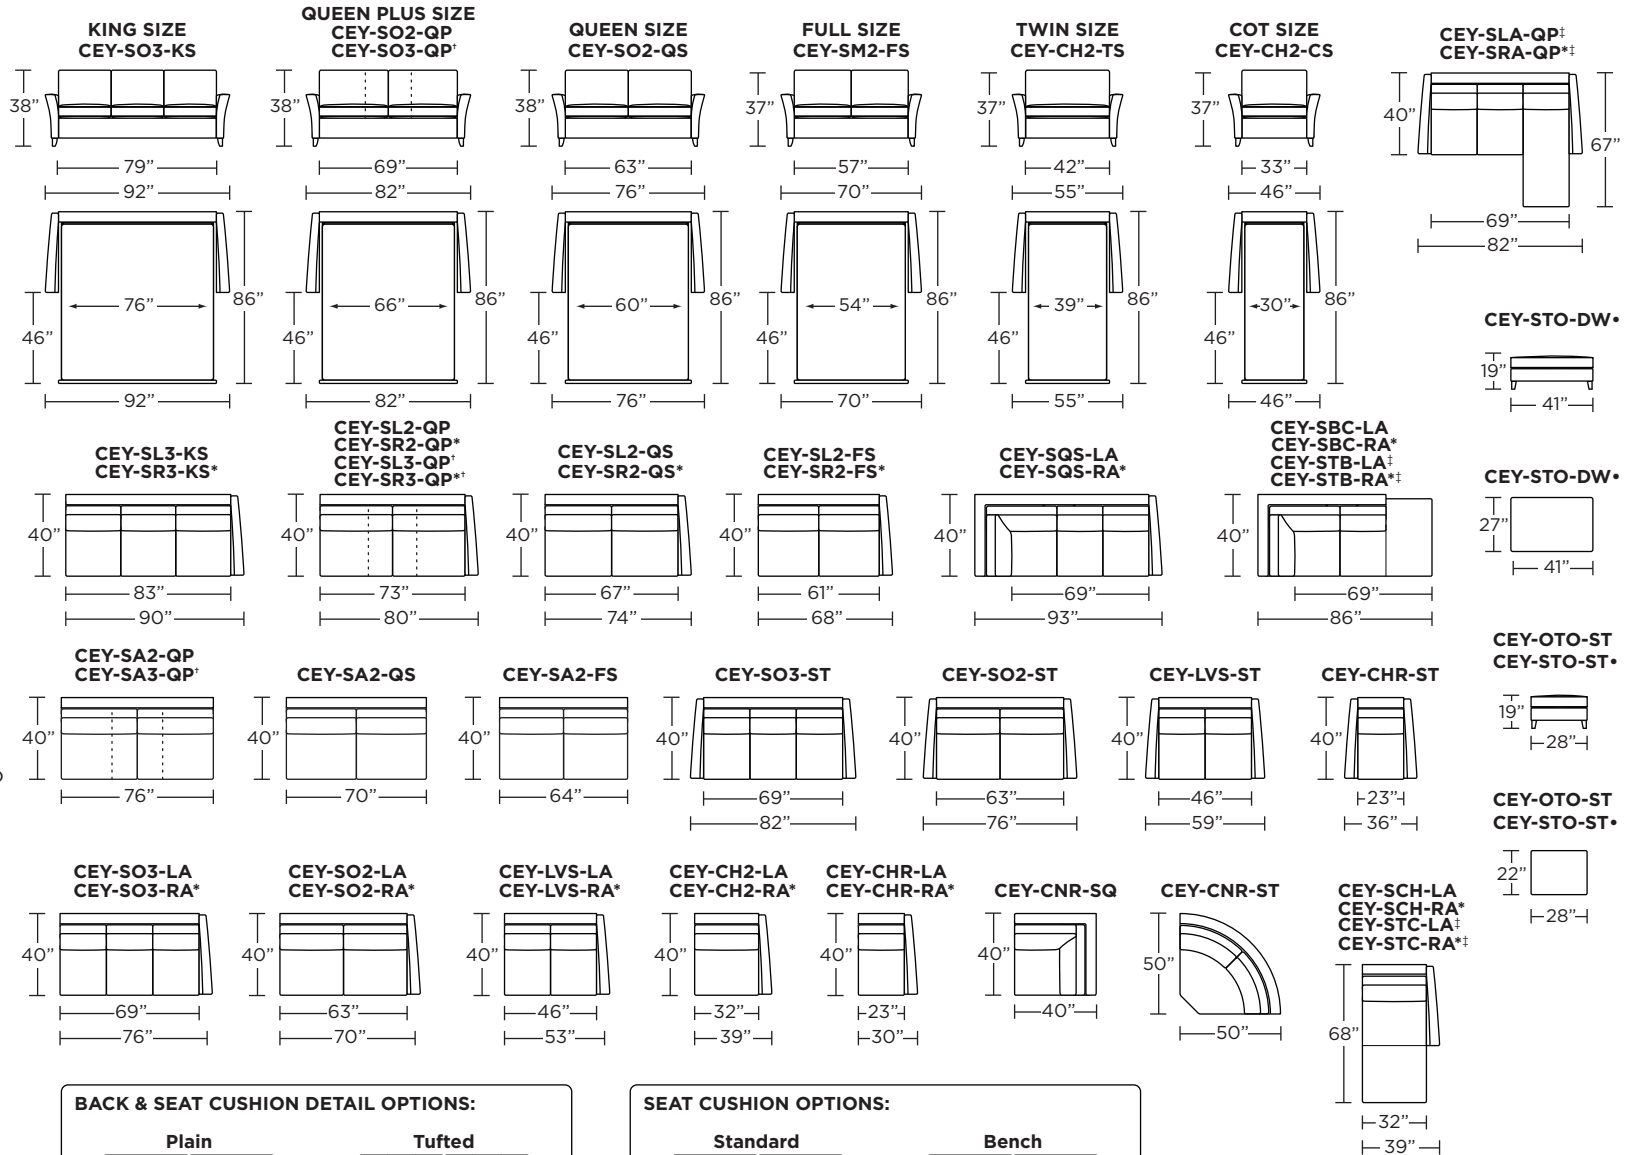

**Standard Comfort Sleeper®**

**Features:**

- Featuring the patented Tiffany 24/7™ platform sleep system
- Room to stretch out with true 80 inches of bedroom-length sleeping surface
- Ultimate comfort on four inches of plush, high-density foam mattress
- Under-sofa dust covers keeps dust and dirt from ever touching the mattress
- Zero wall clearance
- Quick-ship delivery
- Single-needle top-stitch
- High-density, high-resiliency foam seat cushions
- Loose back and seat cushions
- Limited lifetime warranty on frame
- 10-year mechanism warranty

**Leg height is 4"**

Please use actual leather, fabric, Crypton®, Sunbrella® and Ultrasuede® swatches when specifying furniture as the colors shown may vary due to the printing process.

**Note:** Seat depth includes cushion overhang which may be up to 1"

\* Picture shows left arm seated. Please specify left or right arm seated when ordering.

All orders are in seated position.

† Dotted lines for Queen Plus sizes indicates the number of seats.

All dimensions are approximate and subject to change.