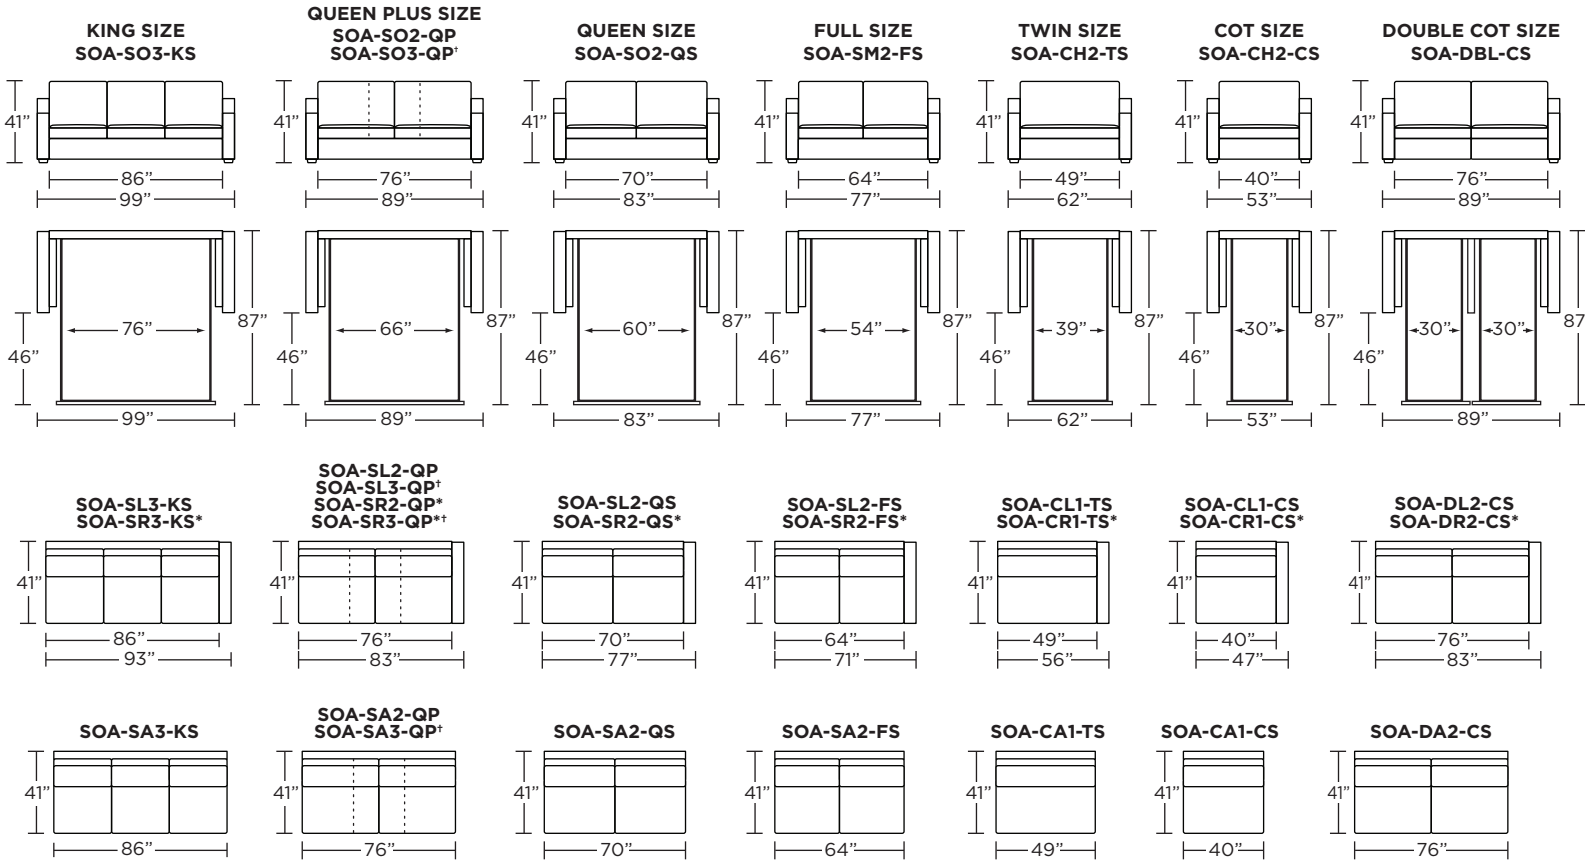

SARASOTA

Standard Features:

- Featuring the patented Tiffany 24/7™ platform sleep system
- Room to stretch out with true 80 inches of bedroom-length sleeping surface
- Ultimate comfort on five inches of plush, high-density foam mattress
- Under-sofa dust covers keeps dust and dirt from ever touching the mattress
- Zero wall clearance
- Single-needle top-stitch
- Premium high-density, high-resiliency foam seat cushions
- Loose back and seat cushions
- Lifetime warranty on frame
- Ten-year warranty on mechanism
- Quick-ship delivery

* Picture shows left arm seated. Please specify left or right arm seated when ordering. All orders are in seated position.
 † Dotted lines for Queen Plus sizes indicates the number of seats.

Scale: 1/8 inch = 1 foot
 All dimensions are approximate and subject to change.