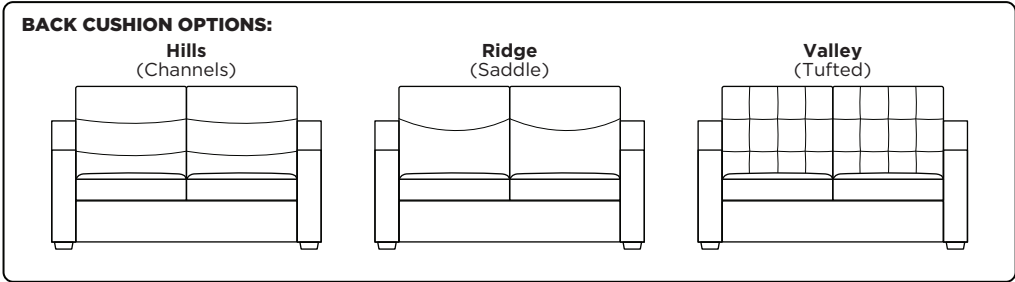

SARASOTA

Standard Features:

- Featuring the patented Tiffany 24/7™ platform sleep system
- Room to stretch out with true 80 inches of bedroom-length sleeping surface
- Ultimate comfort on five inches of plush, high-density foam mattress
- Under-sofa dust covers keeps dust and dirt from ever touching the mattress
- Zero wall clearance
- Single-needle top-stitch
- Premium high-density, high-resiliency foam seat cushions
- Loose back and seat cushions
- Lifetime warranty on frame
- Ten-year warranty on mechanism
- Quick-ship delivery

Mattress Options:

- Premier with Crypton® ticking
- Gel
- Tempur-Pedic®

Options:

- High-density, high-resiliency foam seat cushions encased in down
- Back cushion options: **Hills** (channels), **Ridge** (saddle) or **Valley** (tufted)
- Contrasting stitch detail available in Black, Brown, Charcoal, Cream, Espresso, Grey, Lemon, Pink, Royal, Scarlet, Tangerine, or Teal thread color
- Wood legs available in Acorn, Espresso or Walnut finish

* Picture shows left arm seated. Please specify left or right arm seated when ordering. All orders are in seated position.
 † Dotted lines for Queen Plus sizes indicates the number of seats.

Scale: 1/8 inch = 1 foot
 All dimensions are approximate and subject to change.