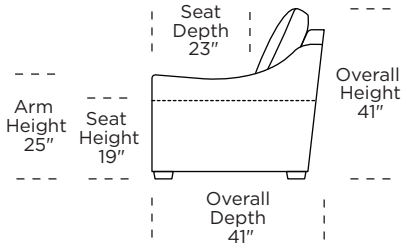

SARASOTA

Standard Features:

- Featuring the patented Tiffany 24/7™ platform sleep system
- Room to stretch out with true 80 inches of bedroom-length sleeping surface
- Ultimate comfort on five inches of plush, high-density foam mattress
- Under-sofa dust covers keeps dust and dirt from ever touching the mattress
- Zero wall clearance
- Single-needle top-stitch
- Premium high-density, high-resiliency foam seat cushions
- Loose back and seat cushions
- Lifetime warranty on frame
- Ten-year warranty on mechanism
- Quick-ship delivery

* Picture shows left arm seated. Please specify left or right arm seated when ordering. All orders are in seated position.
 † Dotted lines for Queen Plus sizes indicates the number of seats.

Scale: 1/8 inch = 1 foot
 All dimensions are approximate and subject to change.