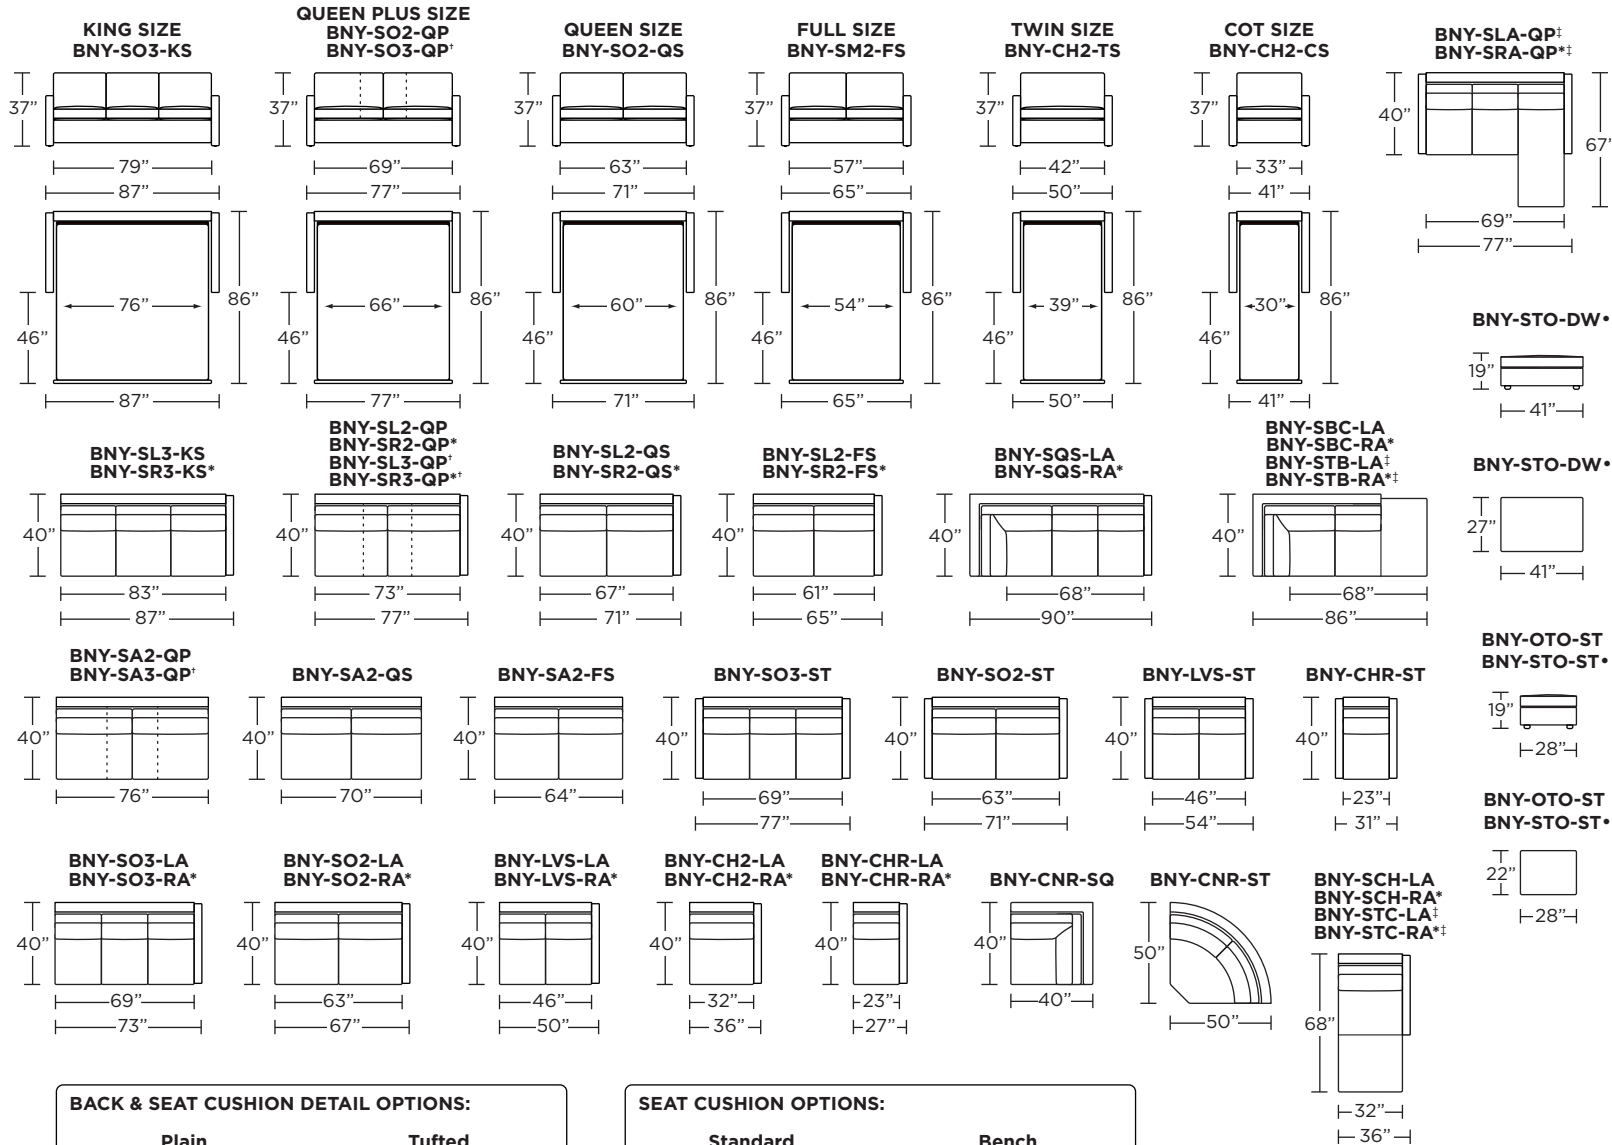

**BENTLEY**

**Standard Comfort Sleeper®**

**Features:**

- Featuring the patented Tiffany 24/7™ platform sleep system
- Room to stretch out with true 80 inches of bedroom-length sleeping surface
- Ultimate comfort on five inches of plush, high-density foam mattress
- Under-sofa dust covers keeps dust and dirt from ever touching the mattress
- Zero wall clearance
- Quick-ship delivery
- Single-needle top-stitch
- Double-needle top-stitch detail on arm
- High-density, high-resiliency foam seat cushions
- Loose back and seat cushions
- Limited lifetime warranty on frame
- 10-year mechanism warranty

**Leg height is 1/4"**

Please use actual leather, fabric, Crypton®, Sunbrella® and Ultrasuede® swatches when specifying furniture as the colors shown may vary due to the printing process.

**Note:** Seat depth includes cushion overhang which may be up to 1"

\* Picture shows left arm seated. Please specify left or right arm seated when ordering.

All orders are in seated position.

† Dotted lines for Queen Plus sizes indicates the number of seats.

All dimensions are approximate and subject to change.