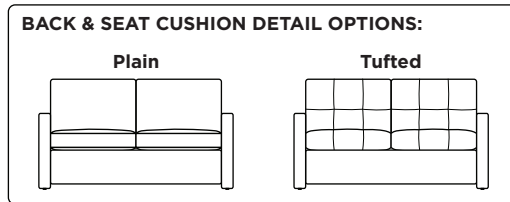

**BENTLEY**

**Standard Comfort Sleeper®**

**Features:**

- Featuring the patented Tiffany 24/7™ platform sleep system
- Room to stretch out with true 80 inches of bedroom-length sleeping surface
- Ultimate comfort on five inches of plush, high-density foam mattress
- Under-sofa dust covers keeps dust and dirt from ever touching the mattress
- Zero wall clearance
- Quick-ship delivery
- Single-needle top-stitch
- Double-needle top-stitch detail on arm
- High-density, high-resiliency foam seat cushions
- Loose back and seat cushions
- Limited lifetime warranty on frame
- 10-year mechanism warranty

**Mattress Options:**

- HiPerform with Crypton® ticking
- Cooling Gel
- Tempur-Pedic®

**Options:**

- High-density, high-resiliency foam seat cushions encased in down and down back cushions available
- Bench seat cushion
- Tufted back and seat cushion decorative detail
- Ottomans available with casters

**Leg height is 1/4"**

Please use actual leather, fabric, Crypton®, Sunbrella® and Ultrasuede® swatches when specifying furniture as the colors shown may vary due to the printing process.

**Note:** Seat depth includes cushion overhang which may be up to 1"