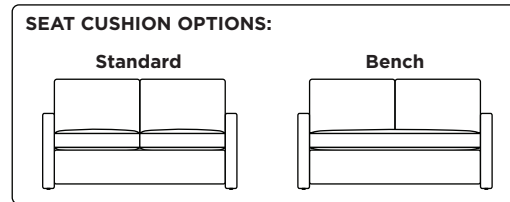

**BENTLEY**

**Standard Comfort Sleeper®**

**Features:**

- Featuring the patented Tiffany 24/7™ platform sleep system
- Room to stretch out with true 80 inches of bedroom-length sleeping surface
- Ultimate comfort on five inches of plush, high-density foam mattress
- Under-sofa dust covers keeps dust and dirt from ever touching the mattress
- Zero wall clearance
- Quick-ship delivery
- Single-needle top-stitch
- Double-needle top-stitch detail on arm
- High-density, high-resiliency foam seat cushions
- Loose back and seat cushions
- Limited lifetime warranty on frame
- 10-year mechanism warranty

**Leg height is 1/4"**

Please use actual leather, fabric, Crypton®, Sunbrella® and Ultrasuede® swatches when specifying furniture as the colors shown may vary due to the printing process.

**Note:** Seat depth includes cushion overhang which may be up to 1"

\* Picture shows left arm seated. Please specify left or right arm seated when ordering.

All orders are in seated position.

† Dotted lines for Queen Plus sizes indicates the number of seats.

All dimensions are approximate and subject to change.