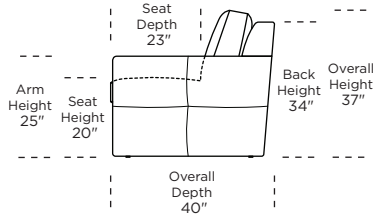

**BENTLEY**

**Standard Comfort Sleeper®**

**Features:**

- Featuring the patented Tiffany 24/7™ platform sleep system
- Room to stretch out with true 80 inches of bedroom-length sleeping surface
- Ultimate comfort on five inches of plush, high-density foam mattress
- Under-sofa dust covers keeps dust and dirt from ever touching the mattress
- Zero wall clearance
- Quick-ship delivery
- Single-needle top-stitch
- Double-needle top-stitch detail on arm
- High-density, high-resiliency foam seat cushions
- Loose back and seat cushions
- Limited lifetime warranty on frame
- 10-year mechanism warranty

**Leg height is 1/4"**

Please use actual leather, fabric, Crypton®, Sunbrella® and Ultrasuede® swatches when specifying furniture as the colors shown may vary due to the printing process.

**Note:** Seat depth includes cushion overhang which may be up to 1"

\* Picture shows left arm seated. Please specify left or right arm seated when ordering.

All orders are in seated position.

† Dotted lines for Queen Plus sizes indicates the number of seats.

All dimensions are approximate and subject to change.