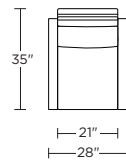

*Please use actual leather, fabric, Crypton®, Sunbrella® and Ultrasuede® swatches when specifying furniture as the colors shown may vary due to the printing process.*

Wall Clearance is 16"

SMO-REC-ST

SMO-REC-XT

SMO-REC-ST

SMO-REC-XT

SMO-REC-ST

SMO-REC-XT

Scale: 1/4 inch = 1 foot  
All dimensions are approximate and subject to change.  
Specify components from the sitting position.

V.02.06.23