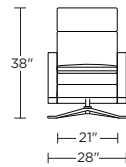

SMO-REC-ST

SMO-REC-ST