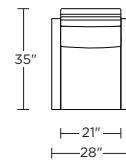

*Please use actual leather, fabric, Crypton®, Sunbrella® and Ultrasuede® swatches when specifying furniture as the colors shown may vary due to the printing process.*

Wall Clearance is 16"

SMO-REC-ST

SMO-REC-XT

SMO-REC-ST

SMO-REC-XT

SMO-REC-ST

SMO-REC-XT

Scale: 1/4 inch = 1 foot  
All dimensions are approximate and subject to change.  
Specify components from the sitting position.

V.02.06.23