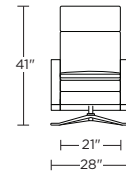

*Please use actual leather, fabric, Crypton®, Sunbrella® and Ultrasuede® swatches when specifying furniture as the colors shown may vary due to the printing process.*

Wall Clearance is 16"

SMO-REC-ST

SMO-REC-XT

SMO-REC-ST

SMO-REC-XT

SMO-REC-ST

SMO-REC-XT

Scale: 1/4 inch = 1 foot  
All dimensions are approximate and subject to change.  
Specify components from the sitting position.

V.02.06.23