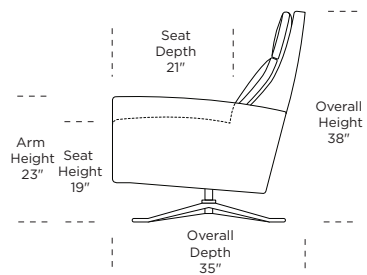

*Please use actual leather, fabric, Crypton®, Sunbrella® and Ultrasuede® swatches when specifying furniture as the colors shown may vary due to the printing process.*

Wall Clearance is 16"

SMO-REC-ST

SMO-REC-XT

SMO-REC-ST

SMO-REC-XT

SMO-REC-ST

SMO-REC-XT

Scale: 1/4 inch = 1 foot  
All dimensions are approximate and subject to change.  
Specify components from the sitting position.

V.02.06.23