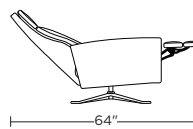

*Please use actual leather, fabric, Crypton®, Sunbrella® and Ultrasuede® swatches when specifying furniture as the colors shown may vary due to the printing process.*

Wall Clearance is 16"

SMO-REC-ST

SMO-REC-XT

SMO-REC-ST

SMO-REC-XT

SMO-REC-ST

SMO-REC-XT

Scale: 1/4 inch = 1 foot  
All dimensions are approximate and subject to change.  
Specify components from the sitting position.

V.02.06.23