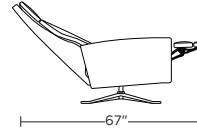

SMO-REC-ST

SMO-REC-XT

SMO-REC-ST

SMO-REC-XT

Scale: 1/4 inch = 1 foot  
All dimensions are approximate and subject to change.  
Specify components from the sitting position.

V.02.06.23