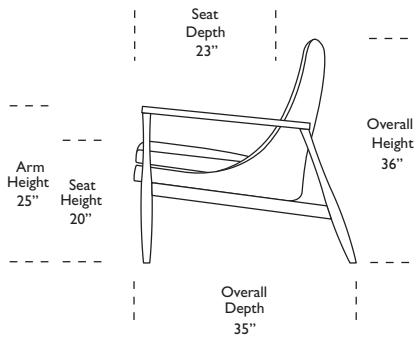

ARO-CHR-ST

ARO-CHR-ST

Scale : 1/4 inch = 1 foot
All dimensions are approximate and subject to change.
Specify all components from the sitting position.

V.11.09.15