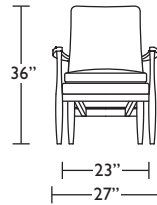

ARO-CHR-ST

ARO-CHR-ST

Scale : 1/4 inch = 1 foot
All dimensions are approximate and subject to change.
Specify all components from the sitting position.

V.11.09.15