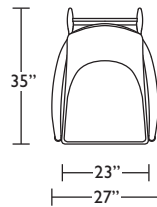

ARO-CHR-ST

ARO-CHR-ST

Scale : 1/4 inch = 1 foot
All dimensions are approximate and subject to change.
Specify all components from the sitting position.

V.11.09.15