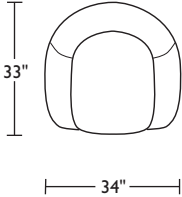

FLZ-CHS-ST

FLZ-CHS-ST

Please use actual leather, fabric and Ultrasuede® swatches when specifying furniture as the colors shown may vary due to the printing process.

*Note: arm height for this frame is measured at the highest point of the curved arm.