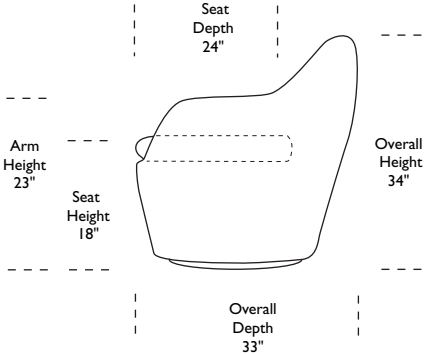

FLZ-CHS-ST

FLZ-CHS-ST

Please use actual leather, fabric and Ultrasuede® swatches when specifying furniture as the colors shown may vary due to the printing process.

*Note: arm height for this frame is measured at the highest point of the curved arm.