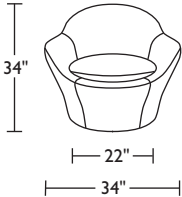

FLZ-CHS-ST

FLZ-CHS-ST

Please use actual leather, fabric and Ultrasuede® swatches when specifying furniture as the colors shown may vary due to the printing process.

*Note: arm height for this frame is measured at the highest point of the curved arm.