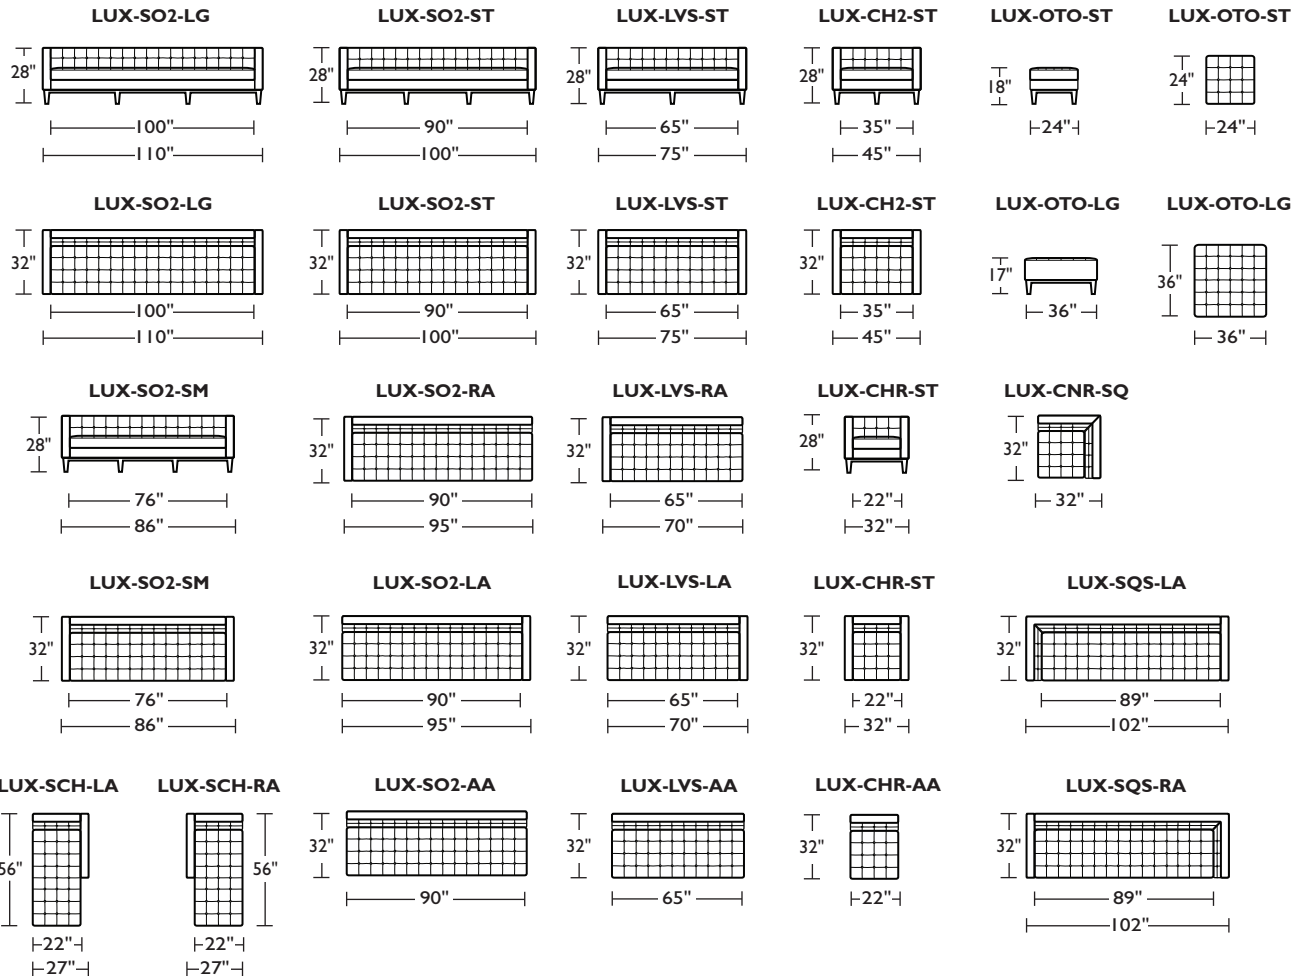

AMERICAN LEATHER® SOFAS & SECTIONALS COLLECTION

LUXE

Standard Features:

- Advanced unidirectional suspension system
- Premium high-density, high-resiliency foam seats
- Quick-ship delivery
- Lifetime warranty on frame & suspension
- Welt cord trim & buttons
- Single-needle top stitching
- Loose seat cushions
- Tight back

Options:

- Wood Bases available in Acorn, Espresso or Walnut finish
- Solid Natural Walnut base also available
- Extra firm premium high-density, high-resiliency foam seats

Please use actual leather, fabric and Ultrasuede® swatches when specifying furniture as the colors shown may vary due to the printing process.

Due to size of leather hides, your furniture will have seams on the front, back and sides. For more information please contact your sales representative.