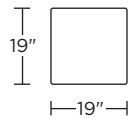

Down Knife-Edge:

*Note: 2PK-DWN-NW includes two pillows

Down Boxed:

Scale: 1/4 inch = 1 foot
All dimensions are approximate and subject to change.
Specify components from the sitting position.

PILLOWS

Standard Features:

Down Knife-Edge:

*Note: 2PK-DWN-WW includes two pillows

Down Knife-Edge (with stitching detail):

Down Boxed:

Down Boxed (with stitching detail):

Down Round:

Scale: 1/4 inch = 1 foot
All dimensions are approximate and subject to change.
Specify components from the sitting position.

PLW-SQR-13

PLW-SQR-13

PLW-SQR-16

PLW-SQR-16

PLW-SQR-18

PLW-SQR-18

PLW-SQR-19

PLW-SQR-19