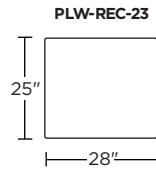

Down Knife-Edge:

*Note: 2PK-DWN-NW includes two pillows

Down Boxed:

Scale: 1/4 inch = 1 foot
All dimensions are approximate and subject to change.
Specify components from the sitting position.

PILLOWS

Standard Features:

Down Knife-Edge:

*Note: 2PK-DWN-WW includes two pillows

Down Knife-Edge (with stitching detail):

Down Boxed:

Down Boxed (with stitching detail):

Down Round:

Scale: 1/4 inch = 1 foot
All dimensions are approximate and subject to change.
Specify components from the sitting position.