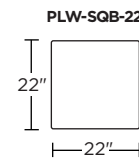

Down Knife-Edge:

*Note: 2PK-DWN-NW includes two pillows

Down Boxed:

Scale: 1/4 inch = 1 foot
All dimensions are approximate and subject to change.
Specify components from the sitting position.

PILLOWS

Standard Features:

Down Knife-Edge:

*Note: 2PK-DWN-WW includes two pillows

Down Knife-Edge (with stitching detail):

Down Boxed:

Down Boxed (with stitching detail):

Down Round:

Scale: 1/4 inch = 1 foot
All dimensions are approximate and subject to change.
Specify components from the sitting position.