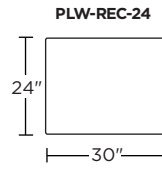

Down Knife-Edge:

*Note: 2PK-DWN-NW includes two pillows

Down Boxed:

Scale: 1/4 inch = 1 foot
All dimensions are approximate and subject to change.
Specify components from the sitting position.

PILLOWS

Standard Features:

Down Knife-Edge:

*Note: 2PK-DWN-WW includes two pillows

Down Knife-Edge (with stitching detail):

Down Boxed:

Down Boxed (with stitching detail):

Down Round:

Scale: 1/4 inch = 1 foot
All dimensions are approximate and subject to change.
Specify components from the sitting position.