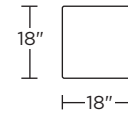

Down Knife-Edge:

*Note: 2PK-DWN-NW includes two pillows

Down Boxed:

Scale: 1/4 inch = 1 foot
All dimensions are approximate and subject to change.
Specify components from the sitting position.

PILLOWS

Standard Features:

Down Knife-Edge:

*Note: 2PK-DWN-WW includes two pillows

Down Knife-Edge (with stitching detail):

Down Boxed:

Down Boxed (with stitching detail):

Down Round:

Scale: 1/4 inch = 1 foot
All dimensions are approximate and subject to change.
Specify components from the sitting position.

PLW-SQR-13

PLW-SQR-13

PLW-SQR-16

PLW-SQR-16

PLW-SQR-18

PLW-SQR-18

PLW-SQR-19

PLW-SQR-19