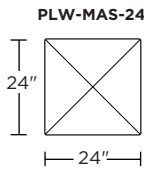

Down Knife-Edge:

*Note: 2PK-DWN-NW includes two pillows

Down Boxed:

Scale: 1/4 inch = 1 foot
All dimensions are approximate and subject to change.
Specify components from the sitting position.

PILLOWS

Standard Features:

Down Knife-Edge:

*Note: 2PK-DWN-WW includes two pillows

Down Knife-Edge (with stitching detail):

Down Boxed:

Down Boxed (with stitching detail):

Down Round:

Scale: 1/4 inch = 1 foot
All dimensions are approximate and subject to change.
Specify components from the sitting position.