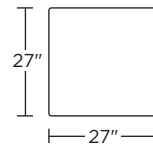

Down Knife-Edge:

*Note: 2PK-DWN-NW includes two pillows

Down Boxed:

Scale: 1/4 inch = 1 foot
All dimensions are approximate and subject to change.
Specify components from the sitting position.

PILLOWS

Standard Features:

Down Knife-Edge:

*Note: 2PK-DWN-WW includes two pillows

Down Knife-Edge (with stitching detail):

Down Boxed:

Down Boxed (with stitching detail):

Down Round:

Scale: 1/4 inch = 1 foot
All dimensions are approximate and subject to change.
Specify components from the sitting position.

PLW-SQR-20

PLW-SQR-20

PLW-SQR-21

PLW-SQR-21

PLW-SQR-23

PLW-SQR-23

PLW-SQR-27

PLW-SQR-27