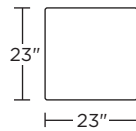

Down Knife-Edge:

*Note: 2PK-DWN-NW includes two pillows

Down Boxed:

Scale: 1/4 inch = 1 foot
All dimensions are approximate and subject to change.
Specify components from the sitting position.

PILLOWS

Standard Features:

Down Knife-Edge:

*Note: 2PK-DWN-WW includes two pillows

Down Knife-Edge (with stitching detail):

Down Boxed:

Down Boxed (with stitching detail):

Down Round:

Scale: 1/4 inch = 1 foot
All dimensions are approximate and subject to change.
Specify components from the sitting position.

PLW-SQR-20

PLW-SQR-20

PLW-SQR-21

PLW-SQR-21

PLW-SQR-23

PLW-SQR-23

PLW-SQR-27

PLW-SQR-27