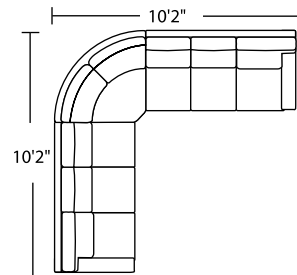

Please use actual leather, fabric and Ultrasuede® swatches when specifying furniture as the colors shown may vary due to the printing process.

Suggested Configurations

*Note: arm height for this frame is measured at the highest point of the curved arm.

LIS-SO3-LA
LIS-CNR-ST
LIS-SO3-RA

LIS-SQS-RA
LIS-SO3-LA

LIS-WDG-LA
LIS-WDG-RA

Scale: 1/8 inch = 1 foot
All dimensions are approximate and subject to change.
Specify components from the sitting position.

V.07.10.18