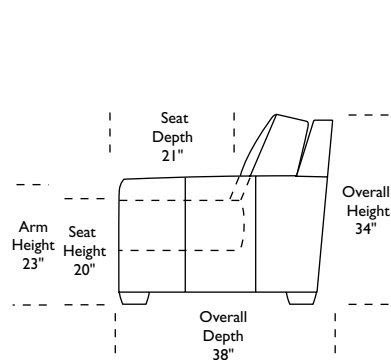

Please use actual leather, fabric and Ultrasuede® swatches when specifying furniture as the colors shown may vary due to the printing process.

Suggested Configurations

*Note: arm height for this frame is measured at the highest point of the curved arm.

LIS-SO3-LA
LIS-CNR-ST
LIS-SO3-RA

LIS-SQS-RA
LIS-SO3-LA

LIS-WDG-LA
LIS-WDG-RA

Scale: 1/8 inch = 1 foot
All dimensions are approximate and subject to change.
Specify components from the sitting position.

V.07.10.18