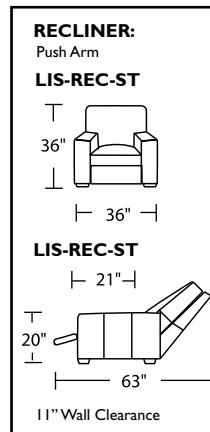

Please use actual leather, fabric and Ultrasuede® swatches when specifying furniture as the colors shown may vary due to the printing process.

Suggested Configurations

*Note: arm height for this frame is measured at the highest point of the curved arm.

LIS-SO3-LA
LIS-CNR-ST
LIS-SO3-RA

LIS-SQS-RA
LIS-SO3-LA

LIS-WDG-LA
LIS-WDG-RA

Scale: 1/8 inch = 1 foot
All dimensions are approximate and subject to change.
Specify components from the sitting position.

V.07.10.18