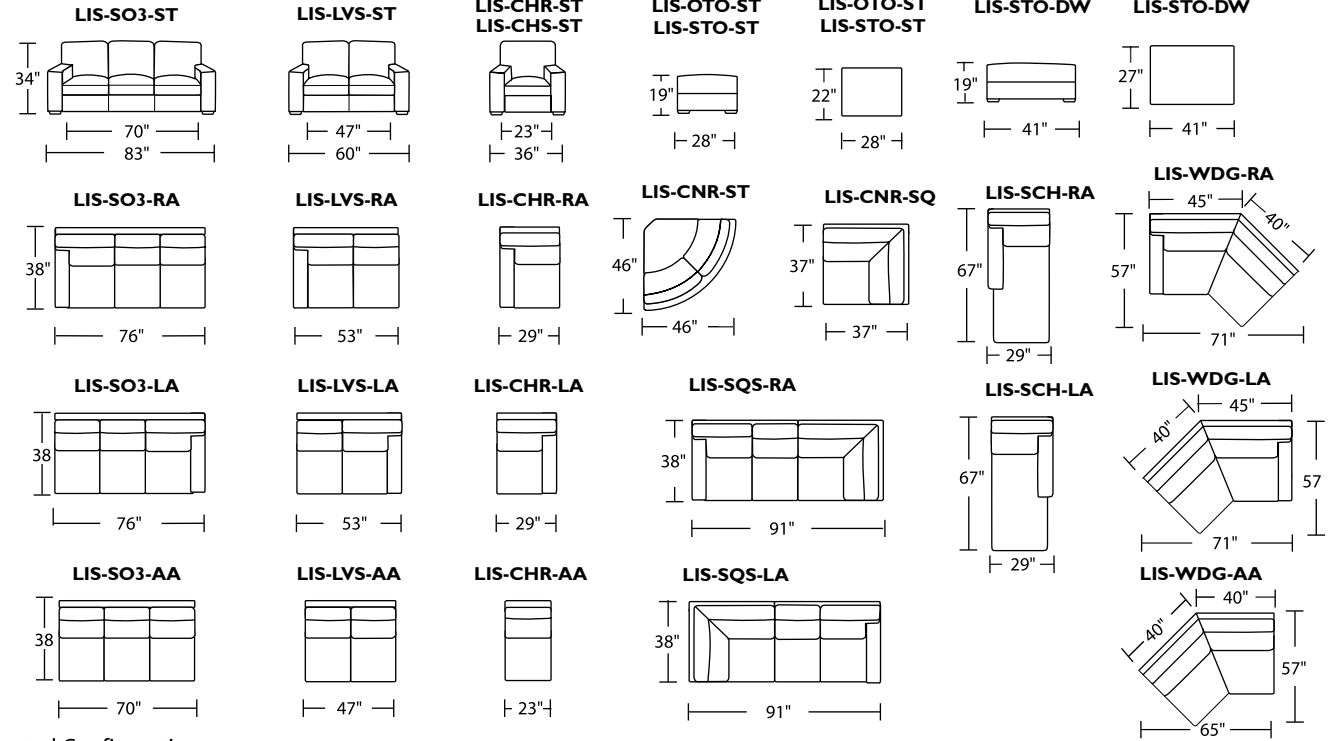

Please use actual leather, fabric and Ultrasuede® swatches when specifying furniture as the colors shown may vary due to the printing process.

Suggested Configurations

*Note: arm height for this frame is measured at the highest point of the curved arm.

LIS-SO3-LA
LIS-CNR-ST
LIS-SO3-RA

LIS-SQS-RA
LIS-SO3-LA

LIS-WDG-LA
LIS-WDG-RA

Scale: 1/8 inch = 1 foot
All dimensions are approximate and subject to change.
Specify components from the sitting position.

V.07.10.18