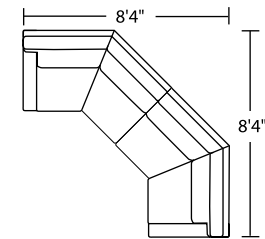

Please use actual leather, fabric and Ultrasuede® swatches when specifying furniture as the colors shown may vary due to the printing process.

Suggested Configurations

*Note: arm height for this frame is measured at the highest point of the curved arm.

LIS-SO3-LA
LIS-CNR-ST
LIS-SO3-RA

LIS-SQS-RA
LIS-SO3-LA

LIS-WDG-LA
LIS-WDG-RA

Scale: 1/8 inch = 1 foot
All dimensions are approximate and subject to change.
Specify components from the sitting position.

V.07.10.18