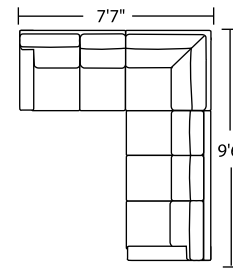

Please use actual leather, fabric and Ultrasuede® swatches when specifying furniture as the colors shown may vary due to the printing process.

Suggested Configurations

*Note: arm height for this frame is measured at the highest point of the curved arm.

LIS-SO3-LA
LIS-CNR-ST
LIS-SO3-RA

LIS-SQS-RA
LIS-SO3-LA

LIS-WDG-LA
LIS-WDG-RA

Scale: 1/8 inch = 1 foot
All dimensions are approximate and subject to change.
Specify components from the sitting position.

V.07.10.18