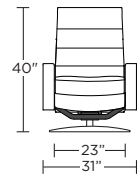

Wall Clearance: ST - 14", LG - 16", XL - 18"

CRS-CHR-XL

CRS-CHR-XL

CRS-CHR-XL

CRS-CHR-LG

CRS-CHR-LG

CRS-CHR-LG

CRS-CHR-ST

CRS-CHR-ST

CRS-CHR-ST

CRS-OTO-ST

CRS-OTO-ST

CRS-CHR-XL

CRS-CHR-LG

CRS-CHR-ST

Scale: 1/4 inch = 1 foot
All dimensions are approximate and subject to change.
Specify components from the sitting position.