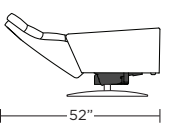

Wall Clearance: ST - 14", LG - 16", XL - 18"

CRS-CHR-XL

CRS-CHR-XL

CRS-CHR-XL

CRS-CHR-LG

CRS-CHR-LG

CRS-CHR-LG

CRS-CHR-ST

CRS-CHR-ST

CRS-CHR-ST

CRS-OTO-ST

CRS-OTO-ST

CRS-CHR-XL

CRS-CHR-LG

CRS-CHR-ST

Scale: 1/4 inch = 1 foot
All dimensions are approximate and subject to change.
Specify components from the sitting position.