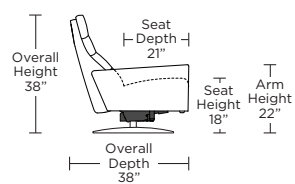

Wall Clearance: ST - 14", LG - 16", XL - 18"

CRS-CHR-XL

CRS-CHR-XL

CRS-CHR-XL

CRS-CHR-LG

CRS-CHR-LG

CRS-CHR-LG

CRS-CHR-ST

CRS-CHR-ST

CRS-CHR-ST

CRS-OTO-ST

CRS-OTO-ST

CRS-CHR-XL

CRS-CHR-LG

CRS-CHR-ST

Scale: 1/4 inch = 1 foot
All dimensions are approximate and subject to change.
Specify components from the sitting position.