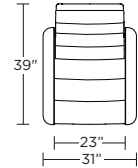

Wall Clearance: ST - 14", LG - 16", XL - 18"

CRS-CHR-XL

CRS-CHR-XL

CRS-CHR-XL

CRS-CHR-LG

CRS-CHR-LG

CRS-CHR-LG

CRS-CHR-ST

CRS-CHR-ST

CRS-CHR-ST

CRS-OTO-ST

CRS-OTO-ST

CRS-CHR-XL

CRS-CHR-LG

CRS-CHR-ST

Scale: 1/4 inch = 1 foot
All dimensions are approximate and subject to change.
Specify components from the sitting position.