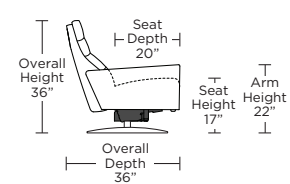

Wall Clearance: ST - 14", LG - 16", XL - 18"

CRS-CHR-XL

CRS-CHR-XL

CRS-CHR-XL

CRS-CHR-LG

CRS-CHR-LG

CRS-CHR-LG

CRS-CHR-ST

CRS-CHR-ST

CRS-CHR-ST

CRS-OTO-ST

CRS-OTO-ST

CRS-CHR-XL

CRS-CHR-LG

CRS-CHR-ST

Scale: 1/4 inch = 1 foot
All dimensions are approximate and subject to change.
Specify components from the sitting position.