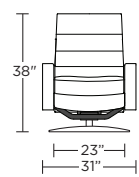

Wall Clearance: ST - 14", LG - 16", XL - 18"

CRS-CHR-XL

CRS-CHR-XL

CRS-CHR-XL

CRS-CHR-LG

CRS-CHR-LG

CRS-CHR-LG

CRS-CHR-ST

CRS-CHR-ST

CRS-CHR-ST

CRS-OTO-ST

CRS-OTO-ST

CRS-CHR-XL

CRS-CHR-LG

CRS-CHR-ST

Scale: 1/4 inch = 1 foot
All dimensions are approximate and subject to change.
Specify components from the sitting position.