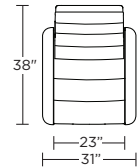

Wall Clearance: ST - 14", LG - 16", XL - 18"

CRS-CHR-XL

CRS-CHR-XL

CRS-CHR-XL

CRS-CHR-LG

CRS-CHR-LG

CRS-CHR-LG

CRS-CHR-ST

CRS-CHR-ST

CRS-CHR-ST

CRS-OTO-ST

CRS-OTO-ST

CRS-CHR-XL

CRS-CHR-LG

CRS-CHR-ST

Scale: 1/4 inch = 1 foot
All dimensions are approximate and subject to change.
Specify components from the sitting position.