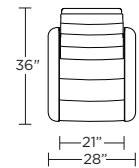

Wall Clearance: ST - 14", LG - 16", XL - 18"

CRS-CHR-XL

CRS-CHR-XL

CRS-CHR-XL

CRS-CHR-LG

CRS-CHR-LG

CRS-CHR-LG

CRS-CHR-ST

CRS-CHR-ST

CRS-CHR-ST

CRS-OTO-ST

CRS-OTO-ST

CRS-CHR-XL

CRS-CHR-LG

CRS-CHR-ST

Scale: 1/4 inch = 1 foot
All dimensions are approximate and subject to change.
Specify components from the sitting position.