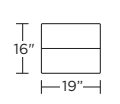

Wall Clearance: ST - 14", LG - 16", XL - 18"

CRS-CHR-XL

CRS-CHR-XL

CRS-CHR-XL

CRS-CHR-LG

CRS-CHR-LG

CRS-CHR-LG

CRS-CHR-ST

CRS-CHR-ST

CRS-CHR-ST

CRS-OTO-ST

CRS-OTO-ST

CRS-CHR-XL

CRS-CHR-LG

CRS-CHR-ST

Scale: 1/4 inch = 1 foot
All dimensions are approximate and subject to change.
Specify components from the sitting position.