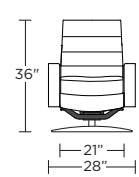

Wall Clearance: ST - 14", LG - 16", XL - 18"

CRS-CHR-XL

CRS-CHR-XL

CRS-CHR-XL

CRS-CHR-LG

CRS-CHR-LG

CRS-CHR-LG

CRS-CHR-ST

CRS-CHR-ST

CRS-CHR-ST

CRS-OTO-ST

CRS-OTO-ST

CRS-CHR-XL

CRS-CHR-LG

CRS-CHR-ST

Scale: 1/4 inch = 1 foot
All dimensions are approximate and subject to change.
Specify components from the sitting position.