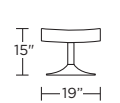

Wall Clearance: ST - 14", LG - 16", XL - 18"

CRS-CHR-XL

CRS-CHR-XL

CRS-CHR-XL

CRS-CHR-LG

CRS-CHR-LG

CRS-CHR-LG

CRS-CHR-ST

CRS-CHR-ST

CRS-CHR-ST

CRS-OTO-ST

CRS-OTO-ST

CRS-CHR-XL

CRS-CHR-LG

CRS-CHR-ST

Scale: 1/4 inch = 1 foot
All dimensions are approximate and subject to change.
Specify components from the sitting position.