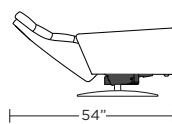

Wall Clearance: ST - 14", LG - 16", XL - 18"

CRS-CHR-XL

CRS-CHR-XL

CRS-CHR-XL

CRS-CHR-LG

CRS-CHR-LG

CRS-CHR-LG

CRS-CHR-ST

CRS-CHR-ST

CRS-CHR-ST

CRS-OTO-ST

CRS-OTO-ST

CRS-CHR-XL

CRS-CHR-LG

CRS-CHR-ST

Scale: 1/4 inch = 1 foot
All dimensions are approximate and subject to change.
Specify components from the sitting position.