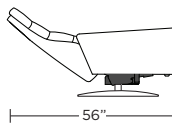

Wall Clearance: ST - 14", LG - 16", XL - 18"

CRS-CHR-XL

CRS-CHR-XL

CRS-CHR-XL

CRS-CHR-LG

CRS-CHR-LG

CRS-CHR-LG

CRS-CHR-ST

CRS-CHR-ST

CRS-CHR-ST

CRS-OTO-ST

CRS-OTO-ST

CRS-CHR-XL

CRS-CHR-LG

CRS-CHR-ST

Scale: 1/4 inch = 1 foot
All dimensions are approximate and subject to change.
Specify components from the sitting position.