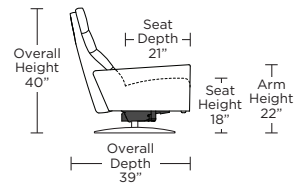

Wall Clearance: ST - 14", LG - 16", XL - 18"

CRS-CHR-XL

CRS-CHR-XL

CRS-CHR-XL

CRS-CHR-LG

CRS-CHR-LG

CRS-CHR-LG

CRS-CHR-ST

CRS-CHR-ST

CRS-CHR-ST

CRS-OTO-ST

CRS-OTO-ST

CRS-CHR-XL

CRS-CHR-LG

CRS-CHR-ST

Scale: 1/4 inch = 1 foot
All dimensions are approximate and subject to change.
Specify components from the sitting position.