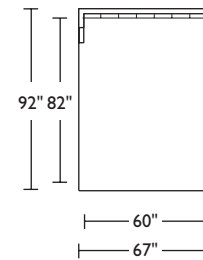

SHA-BED-KG

SHA-BED-CK

SHA-BED-QN

SHA-BED-FL

SHA-BED-KT

SHA-BED-CT

SHA-BED-QT

SHA-BED-FT

Scale: 1/8 inch = 1 foot
All dimensions are approximate and subject to change.
Specify components from the sitting position.