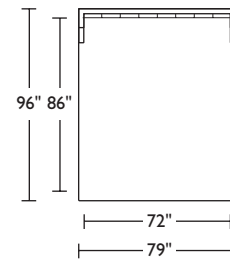

SHA-BED-KG

SHA-BED-CK

SHA-BED-QN

SHA-BED-FL

SHA-BED-KT

SHA-BED-CT

SHA-BED-QT

SHA-BED-FT

Scale: 1/8 inch = 1 foot
All dimensions are approximate and subject to change.
Specify components from the sitting position.