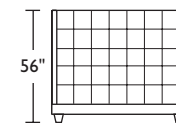

SHA-BED-KG

SHA-BED-CK

SHA-BED-QN

SHA-BED-FL

SHA-BED-KT

SHA-BED-CT

SHA-BED-QT

SHA-BED-FT

Scale: 1/8 inch = 1 foot
All dimensions are approximate and subject to change.
Specify components from the sitting position.