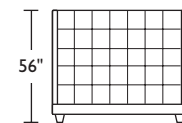

SHA-BED-KG

SHA-BED-CK

SHA-BED-QN

SHA-BED-FL

SHA-BED-KT

SHA-BED-CT

SHA-BED-QT

SHA-BED-FT

Scale: 1/8 inch = 1 foot
All dimensions are approximate and subject to change.
Specify components from the sitting position.