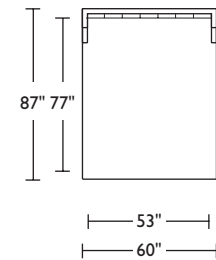

SHA-BED-KG

SHA-BED-CK

SHA-BED-QN

SHA-BED-FL

SHA-BED-KT

SHA-BED-CT

SHA-BED-QT

SHA-BED-FT

Scale: 1/8 inch = 1 foot
All dimensions are approximate and subject to change.
Specify components from the sitting position.