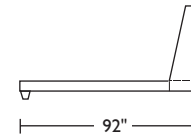

SHA-BED-KG

SHA-BED-CK

SHA-BED-QN

SHA-BED-FL

SHA-BED-KT

SHA-BED-CT

SHA-BED-QT

SHA-BED-FT

Scale: 1/8 inch = 1 foot
All dimensions are approximate and subject to change.
Specify components from the sitting position.