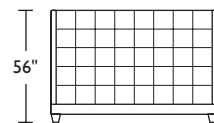

SHA-BED-KG

SHA-BED-CK

SHA-BED-QN

SHA-BED-FL

SHA-BED-KT

SHA-BED-CT

SHA-BED-QT

SHA-BED-FT

Scale: 1/8 inch = 1 foot
All dimensions are approximate and subject to change.
Specify components from the sitting position.