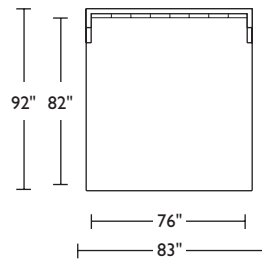

SHA-BED-KG

SHA-BED-CK

SHA-BED-QN

SHA-BED-FL

SHA-BED-KT

SHA-BED-CT

SHA-BED-QT

SHA-BED-FT

Scale: 1/8 inch = 1 foot
All dimensions are approximate and subject to change.
Specify components from the sitting position.