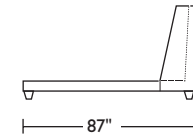

SHA-BED-KG

SHA-BED-CK

SHA-BED-QN

SHA-BED-FL

SHA-BED-KT

SHA-BED-CT

SHA-BED-QT

SHA-BED-FT

Scale: 1/8 inch = 1 foot
All dimensions are approximate and subject to change.
Specify components from the sitting position.