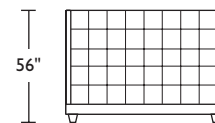

SHA-BED-KG

SHA-BED-CK

SHA-BED-QN

SHA-BED-FL

SHA-BED-KT

SHA-BED-CT

SHA-BED-QT

SHA-BED-FT

Scale: 1/8 inch = 1 foot
All dimensions are approximate and subject to change.
Specify components from the sitting position.