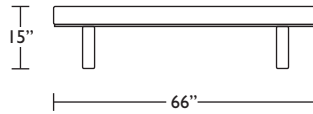

Options:

- Wood legs available in Natural Walnut or Gray Ash

Please use actual leather and Ultrasuede® swatches when specifying furniture as the colors shown may vary due to the printing process.

EDS-BNH-ST