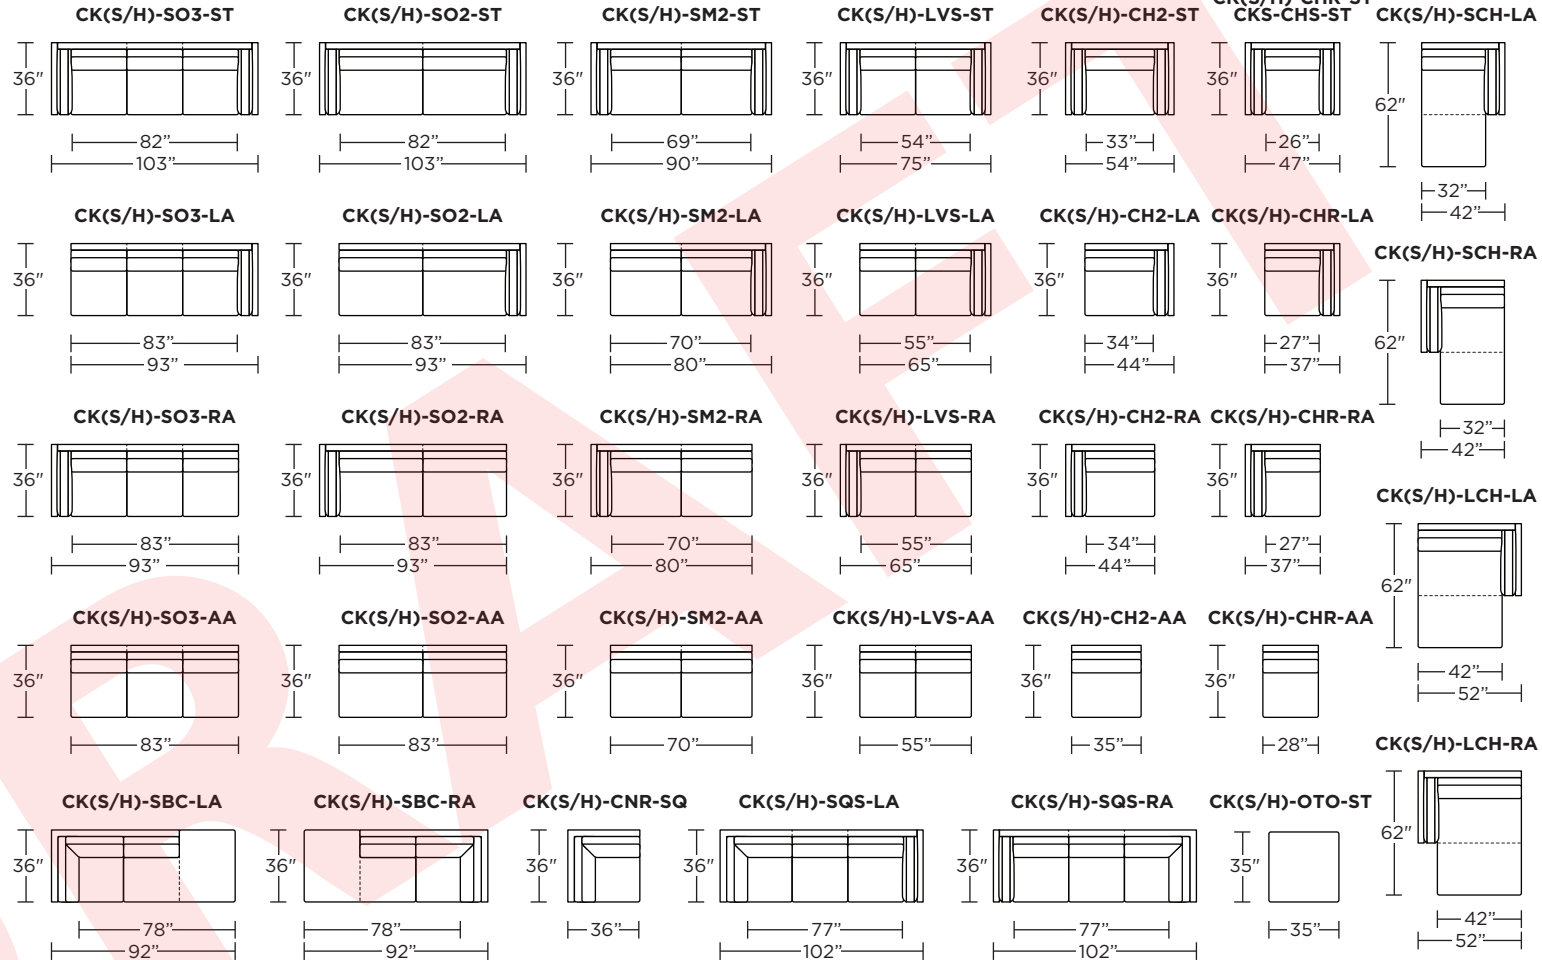

### Cooks High Leg (CKH):

**CKS = LOW LEG  
CKH = HIGH LEG**

**Note:** Dotted line indicates seam on leather, Ultrasuede® and up the roll fabrics. Seams are eliminated with railroaded fabrics.

Scale: 1/8 inch = 1 foot  
All dimensions are approximate and subject to change.  
Specify components from the sitting position.