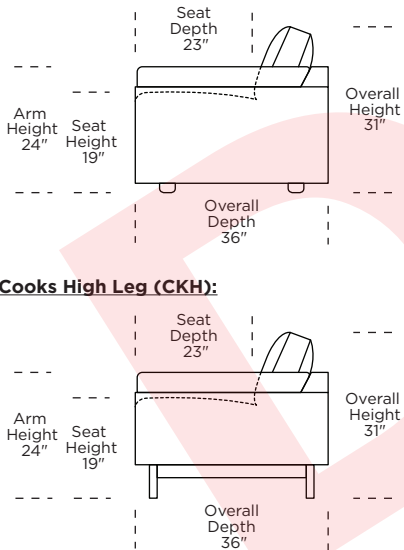

### Cooks High Leg (CKH):

**CKS = LOW LEG  
CKH = HIGH LEG**

**Note:** Dotted line indicates seam on leather, Ultrasuede® and up the roll fabrics. Seams are eliminated with railroaded fabrics.

Scale: 1/8 inch = 1 foot  
All dimensions are approximate and subject to change.  
Specify components from the sitting position.