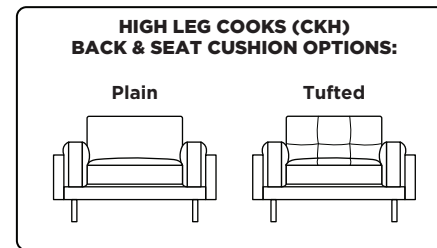

### Cooks High Leg (CKH):

**CKS = LOW LEG  
CKH = HIGH LEG**

**Note:** Dotted line indicates seam on leather, Ultrasuede® and up the roll fabrics. Seams are eliminated with railroaded fabrics.

Scale: 1/8 inch = 1 foot  
All dimensions are approximate and subject to change.  
Specify components from the sitting position.