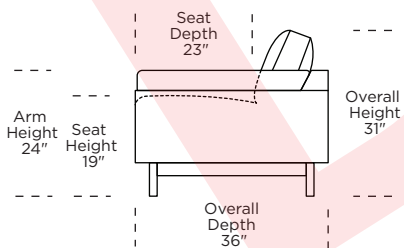

### Cooks High Leg (CKH):

**CKS = LOW LEG  
CKH = HIGH LEG**

**Note:** Dotted line indicates seam on leather, Ultrasuede® and up the roll fabrics. Seams are eliminated with railroaded fabrics.

Scale: 1/8 inch = 1 foot  
All dimensions are approximate and subject to change.  
Specify components from the sitting position.