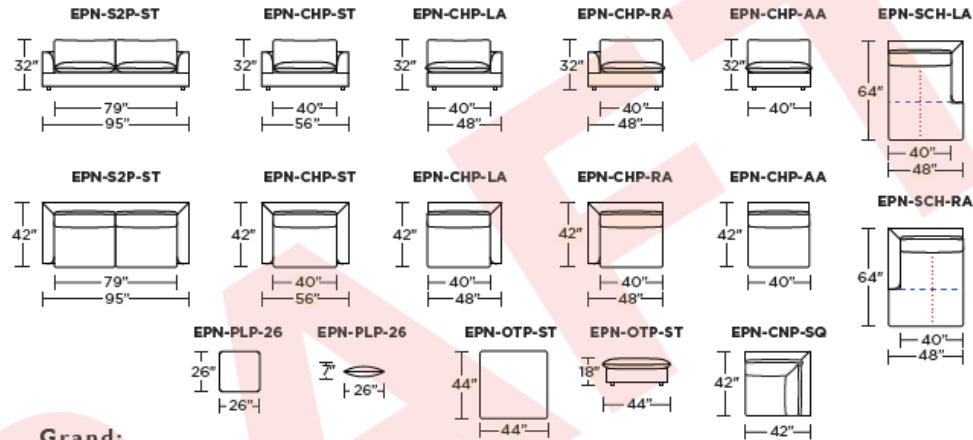

ESPEN

Studio:

Grand:

Studio:

Grand:

Note: Dashed horizontal line (---) indicates seam on leather, Ultrasuede® and railroaded fabrics. Dotted vertical line (.....) indicates seam on up the roll fabrics.

Scale: 1/8 inch = 1 foot
All dimensions are approximate and subject to change.
Specify components from the sitting position.