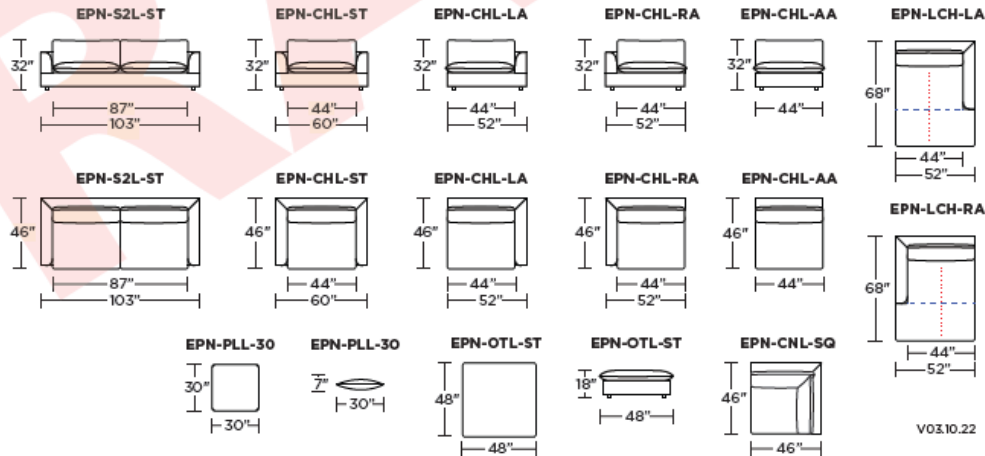

Options:

- Down toss pillows available separately; Use EPN-PLP-26 for Studio pillows or EPN-PLL-30 for Grand pillows

Please use actual leather, fabric, Crypton®, Sunbrella® and Ultrasuede® swatches when specifying furniture as the colors shown may vary due to the printing process.

ESPEN

Studio:

Grand:

Studio:

Grand:

Note: Dashed horizontal line (---) indicates seam on leather, Ultrasuede® and railroaded fabrics. Dotted vertical line (.....) indicates seam on up the roll fabrics.

Scale: 1/8 inch = 1 foot
All dimensions are approximate and subject to change.
Specify components from the sitting position.