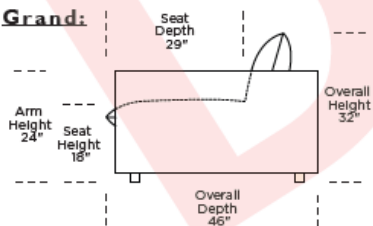

ESPEN

Studio:

Grand:

Studio:

Grand:

Note: Dashed horizontal line (---) indicates seam on leather, Ultrasuede® and railroaded fabrics. Dotted vertical line (.....) indicates seam on up the roll fabrics.

Scale: 1/8 inch = 1 foot
All dimensions are approximate and subject to change.
Specify components from the sitting position.