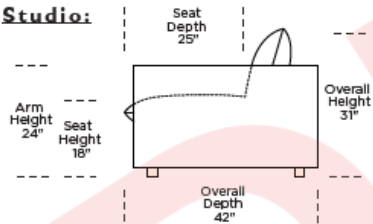

ESPEN

Studio:

Grand:

Studio:

Grand:

Note: Dashed horizontal line (---) indicates seam on leather, Ultrasuede® and railroaded fabrics. Dotted vertical line (.....) indicates seam on up the roll fabrics.

Scale: 1/8 inch = 1 foot
All dimensions are approximate and subject to change.
Specify components from the sitting position.