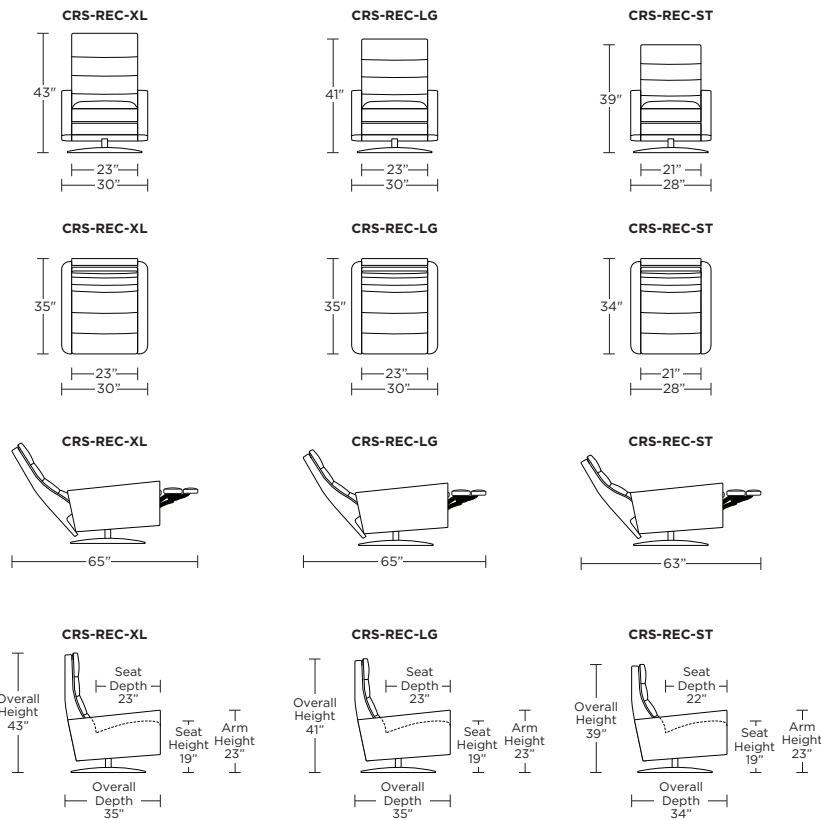

Please use actual leather, fabric, Crypton®, Sunbrella® and Ultrasuede® swatches when specifying furniture as the colors shown may vary due to the printing process.

Wall Clearance: ST - 16", LG - 17", XL - 18"

Scale: 1/4 inch = 1 foot
All dimensions are approximate and subject to change.
Specify components from the sitting position.

V02.03.23