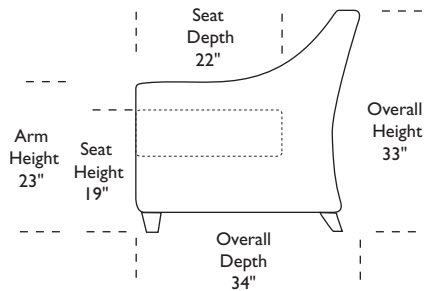

BLL-OTO-ST

Scale: 1/4 inch = 1 foot
All dimensions are approximate and subject to change.
Specify components from the sitting position.