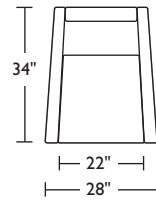

BLL-OTO-ST

Scale: 1/4 inch = 1 foot
All dimensions are approximate and subject to change.
Specify components from the sitting position.