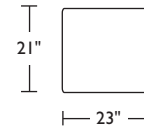

BLL-OTO-ST

Scale: 1/4 inch = 1 foot
All dimensions are approximate and subject to change.
Specify components from the sitting position.