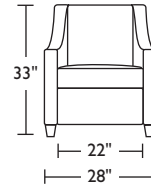

Standard Features:

- Advanced unidirectional suspension system
- Premium high-density, high-resiliency foam seat
- Welt cord trim on seat cushion and arms
- Single-needle top-stitch
- Loose seat cushion
- Tight back
- Lifetime warranty on frame and suspension
- Quick-ship delivery

Options:

- Extra firm premium high-density, high-resiliency foam seat
- Wood legs available in Acorn, Espresso or Walnut finish
- Chrome, brass or pewter tacks around entire base
- Contrasting welt cord trim

Please use actual leather, fabric, Crypton®, Sunbrella® and Ultrasuede® swatches when specifying furniture as the colors shown may vary due to the printing process.

BLL-CHR-ST
BLL-CHS-ST