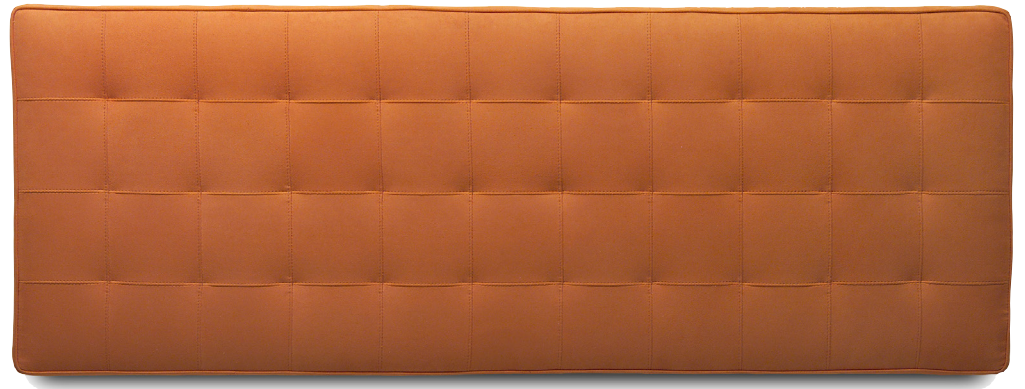

BEDS COLLECTION

LOJA

AMERICAN
LEATHER®

Standard Features:

- Premium high-density, high-resiliency foam seats
- Quick-ship delivery
- Lifetime warranty on frame & suspension
- Buttonless tufting
- Welt cord trim

Options:

- Wood legs available in Acorn, Espresso or Walnut finish

Please use actual leather, fabric and Ultrasuede® swatches when specifying furniture as the colors shown may vary due to the printing process.

Head Board Front View

Double Head Board Front View

Head Board Top View

Frame Front View

Frame Top View