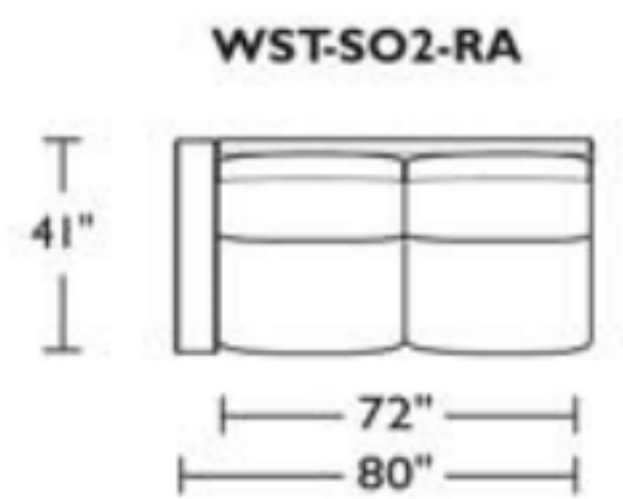

Sofas & Sectionals Collection

WESTCHESTER

WESTCHESTER

Standard Features:

- Advanced unidirectional suspension system
- Premium high-density, high-resiliency foam seats encased in down
- Quick-ship delivery
- Lifetime warranty on frame & suspension
- Single needle top stitch using thick thread
- Loose back & seat cushions
- Metal legs

*Note: arm height for this frame is measured at the highest point of the curved arm.

Scale: 1/8 inch = 1 foot
All dimensions are approximate and subject to change.
Specify components from the sitting position.