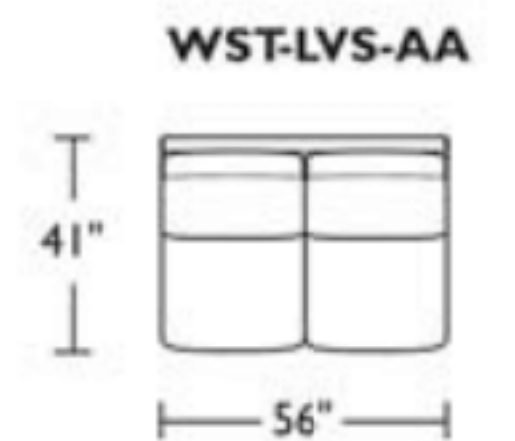

*Note: arm height for this frame is measured at the highest point of the curved arm.

Scale: 1/8 inch = 1 foot
All dimensions are approximate and subject to change.
Specify components from the sitting position.