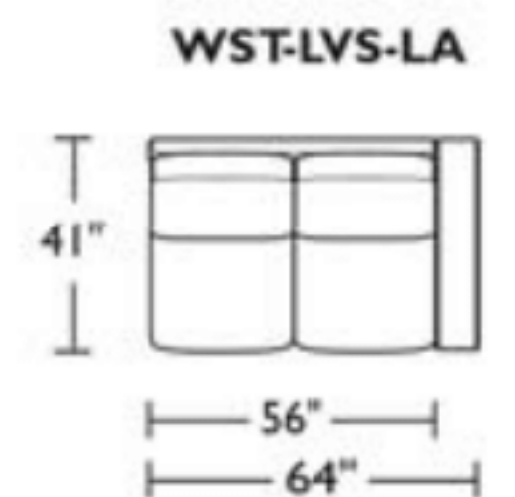

*Note: arm height for this frame is measured at the highest point of the curved arm.

Scale: 1/8 inch = 1 foot
All dimensions are approximate and subject to change.
Specify components from the sitting position.