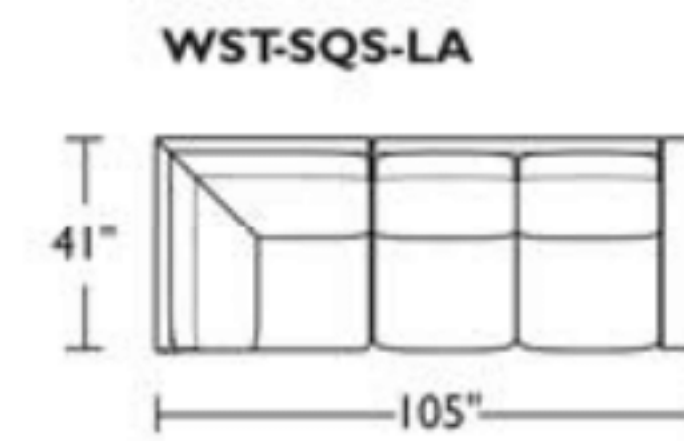

*Note: arm height for this frame is measured at the highest point of the curved arm.

Scale: 1/8 inch = 1 foot
All dimensions are approximate and subject to change.
Specify components from the sitting position.