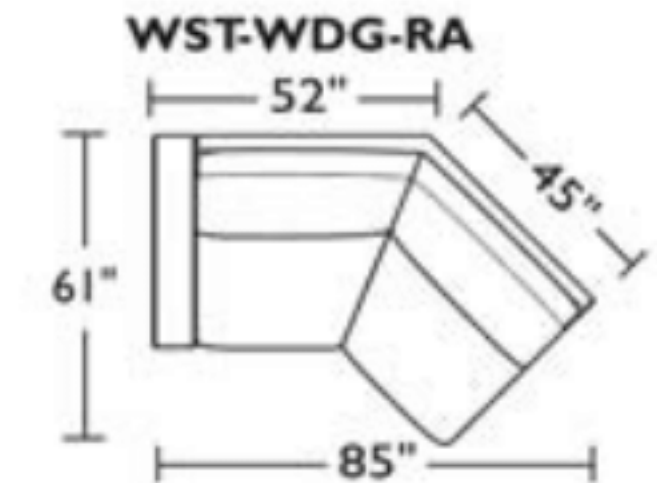

*Note: arm height for this frame is measured at the highest point of the curved arm.

Scale: 1/8 inch = 1 foot
All dimensions are approximate and subject to change.
Specify components from the sitting position.