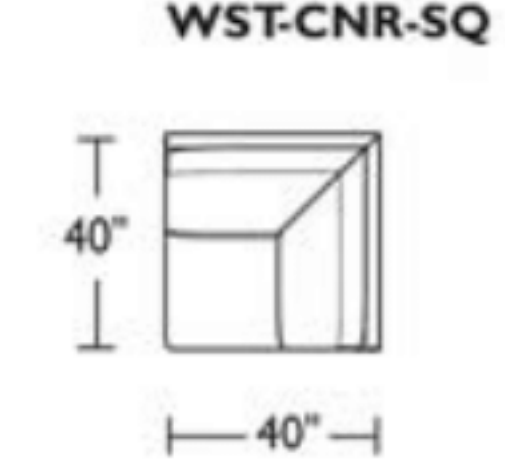

*Note: arm height for this frame is measured at the highest point of the curved arm.

Scale: 1/8 inch = 1 foot
All dimensions are approximate and subject to change.
Specify components from the sitting position.