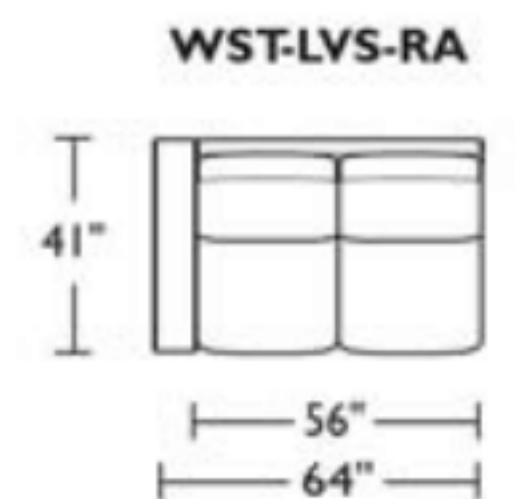

*Note: arm height for this frame is measured at the highest point of the curved arm.

Scale: 1/8 inch = 1 foot
All dimensions are approximate and subject to change.
Specify components from the sitting position.