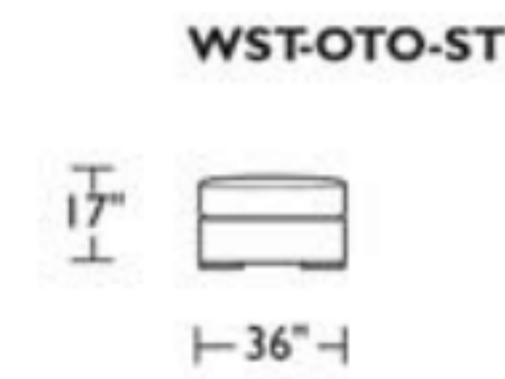

*Note: arm height for this frame is measured at the highest point of the curved arm.

Scale: 1/8 inch = 1 foot
All dimensions are approximate and subject to change.
Specify components from the sitting position.