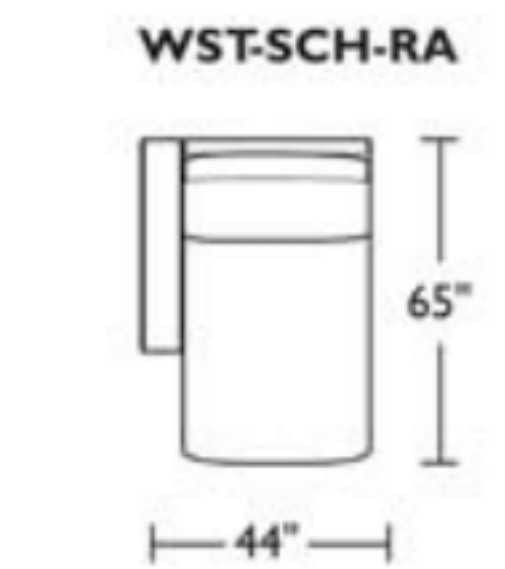

*Note: arm height for this frame is measured at the highest point of the curved arm.

Scale: 1/8 inch = 1 foot
All dimensions are approximate and subject to change.
Specify components from the sitting position.