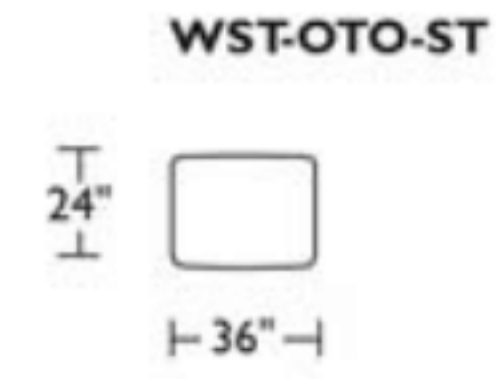

*Note: arm height for this frame is measured at the highest point of the curved arm.

Scale: 1/8 inch = 1 foot
All dimensions are approximate and subject to change.
Specify components from the sitting position.