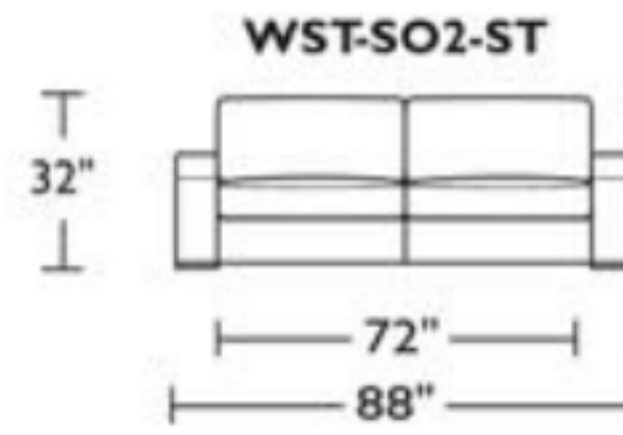

Sofas & Sectionals Collection

WESTCHESTER

WESTCHESTER

Standard Features:

- Advanced unidirectional suspension system
- Premium high-density, high-resiliency foam seats encased in down
- Quick-ship delivery
- Lifetime warranty on frame & suspension
- Single needle top stitch using thick thread
- Loose back & seat cushions
- Metal legs

*Note: arm height for this frame is measured at the highest point of the curved arm.

Scale: 1/8 inch = 1 foot
All dimensions are approximate and subject to change.
Specify components from the sitting position.