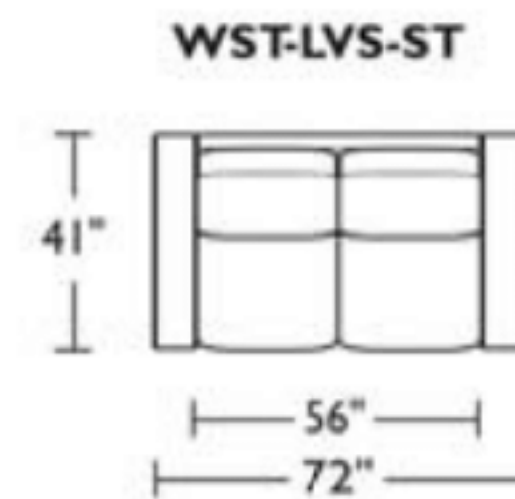

*Note: arm height for this frame is measured at the highest point of the curved arm.

Scale: 1/8 inch = 1 foot
All dimensions are approximate and subject to change.
Specify components from the sitting position.