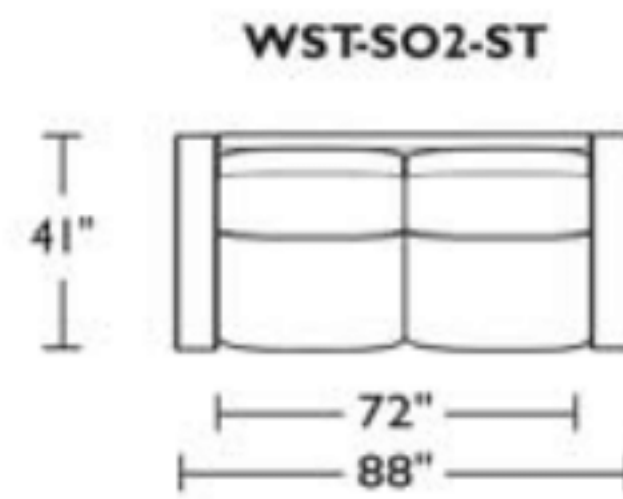

Sofas & Sectionals Collection

WESTCHESTER

WESTCHESTER

Standard Features:

- Advanced unidirectional suspension system
- Premium high-density, high-resiliency foam seats encased in down
- Quick-ship delivery
- Lifetime warranty on frame & suspension
- Single needle top stitch using thick thread
- Loose back & seat cushions
- Metal legs

*Note: arm height for this frame is measured at the highest point of the curved arm.

Scale: 1/8 inch = 1 foot
All dimensions are approximate and subject to change.
Specify components from the sitting position.