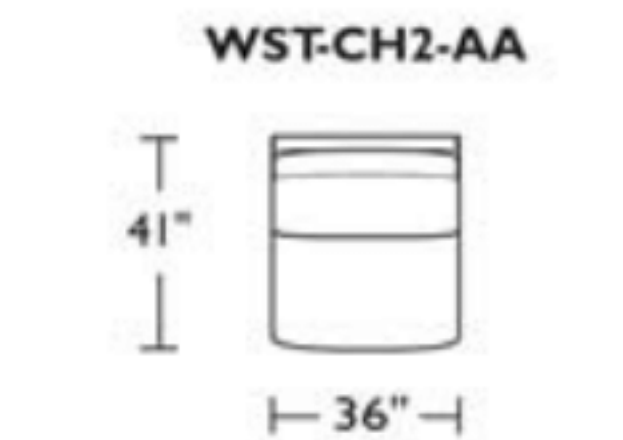

*Note: arm height for this frame is measured at the highest point of the curved arm.

Scale: 1/8 inch = 1 foot
All dimensions are approximate and subject to change.
Specify components from the sitting position.