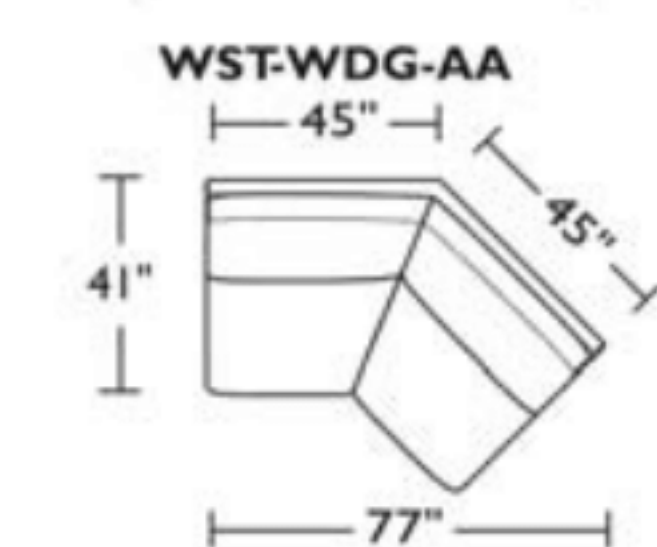

*Note: arm height for this frame is measured at the highest point of the curved arm.

Scale: 1/8 inch = 1 foot
All dimensions are approximate and subject to change.
Specify components from the sitting position.