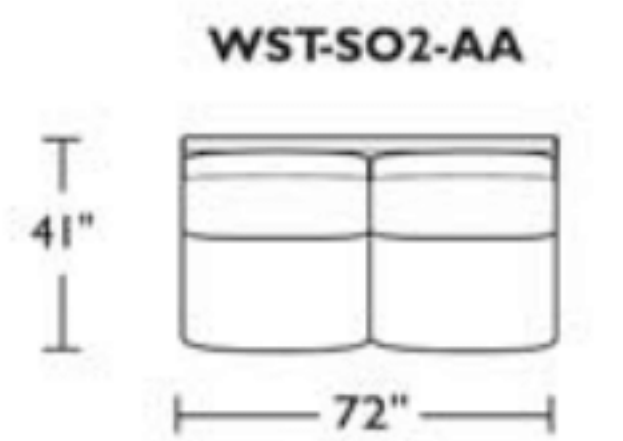

*Note: arm height for this frame is measured at the highest point of the curved arm.

Scale: 1/8 inch = 1 foot
All dimensions are approximate and subject to change.
Specify components from the sitting position.