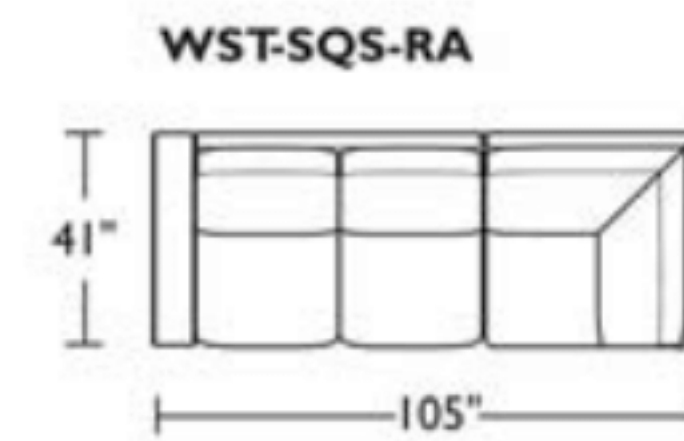

Sofas & Sectionals Collection

WESTCHESTER

WESTCHESTER

Standard Features:

- Advanced unidirectional suspension system
- Premium high-density, high-resiliency foam seats encased in down
- Quick-ship delivery
- Lifetime warranty on frame & suspension
- Single needle top stitch using thick thread
- Loose back & seat cushions
- Metal legs

*Note: arm height for this frame is measured at the highest point of the curved arm.

Scale: 1/8 inch = 1 foot
All dimensions are approximate and subject to change.
Specify components from the sitting position.