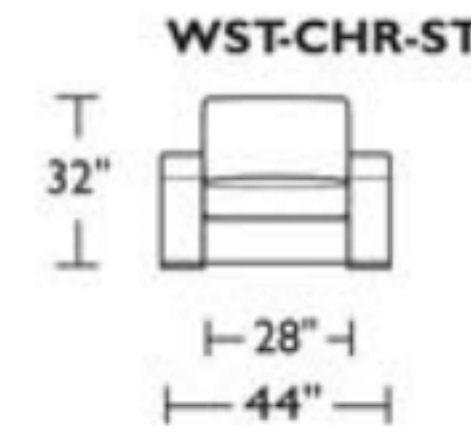

*Note: arm height for this frame is measured at the highest point of the curved arm.

Scale: 1/8 inch = 1 foot
All dimensions are approximate and subject to change.
Specify components from the sitting position.