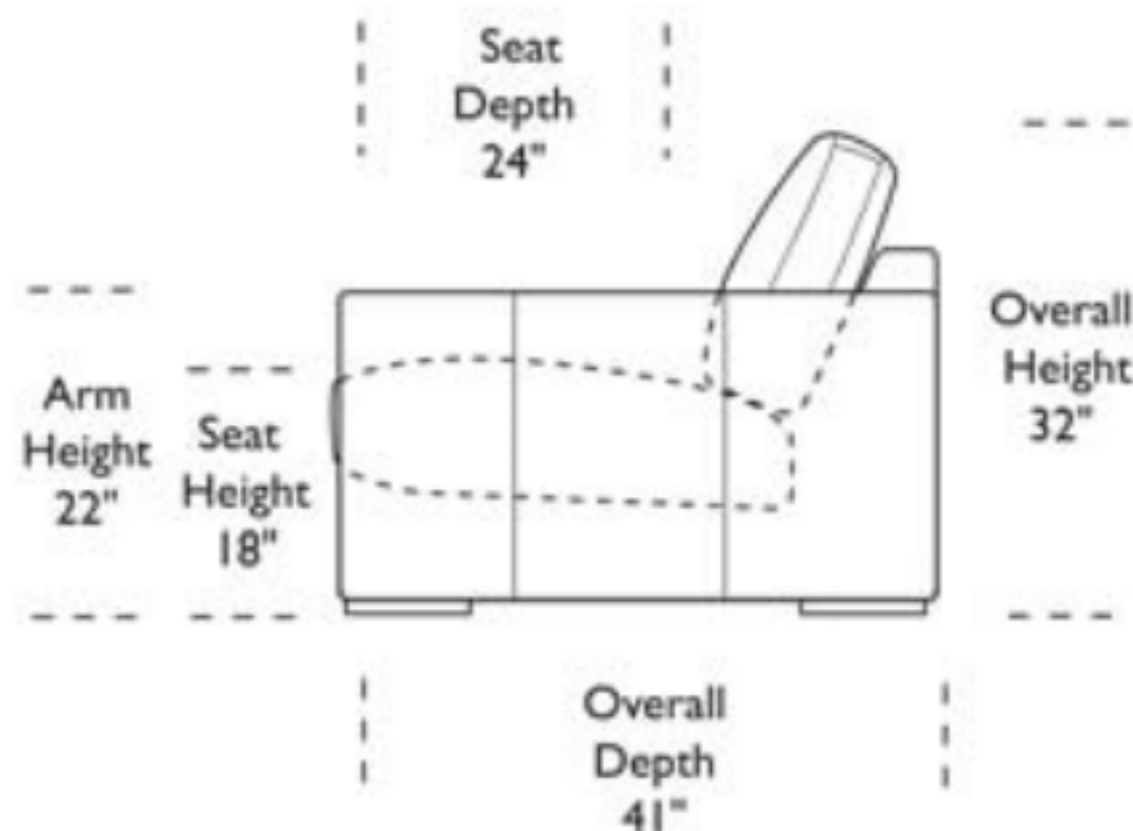

*Note: arm height for this frame is measured at the highest point of the curved arm.

Scale: 1/8 inch = 1 foot
All dimensions are approximate and subject to change.
Specify components from the sitting position.