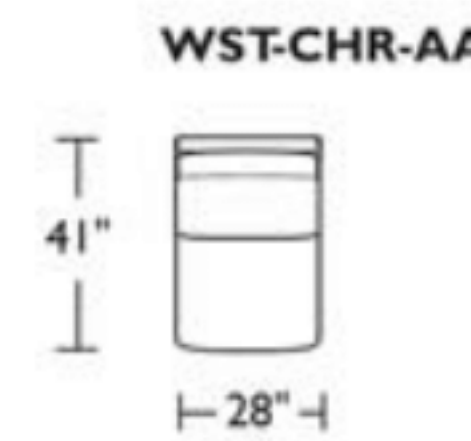

*Note: arm height for this frame is measured at the highest point of the curved arm.

Scale: 1/8 inch = 1 foot
All dimensions are approximate and subject to change.
Specify components from the sitting position.