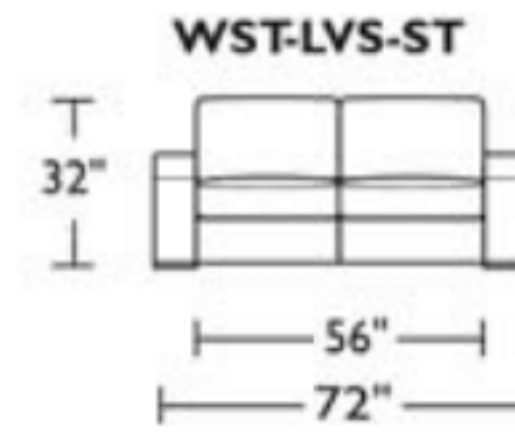

Sofas & Sectionals Collection

WESTCHESTER

WESTCHESTER

Standard Features:

- Advanced unidirectional suspension system
- Premium high-density, high-resiliency foam seats encased in down
- Quick-ship delivery
- Lifetime warranty on frame & suspension
- Single needle top stitch using thick thread
- Loose back & seat cushions
- Metal legs

*Note: arm height for this frame is measured at the highest point of the curved arm.

Scale: 1/8 inch = 1 foot
All dimensions are approximate and subject to change.
Specify components from the sitting position.