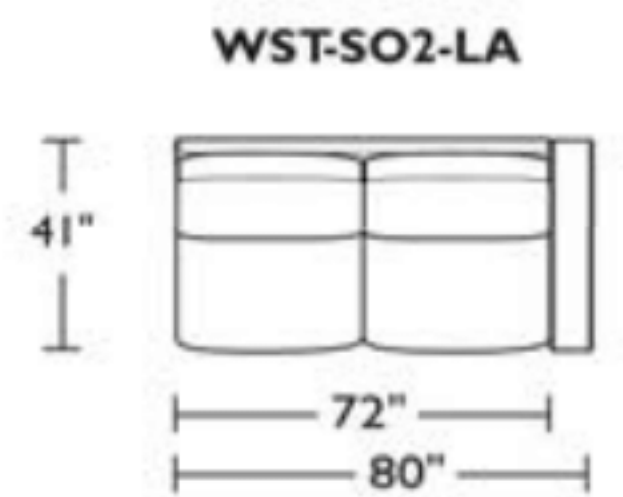

*Note: arm height for this frame is measured at the highest point of the curved arm.

Scale: 1/8 inch = 1 foot
All dimensions are approximate and subject to change.
Specify components from the sitting position.