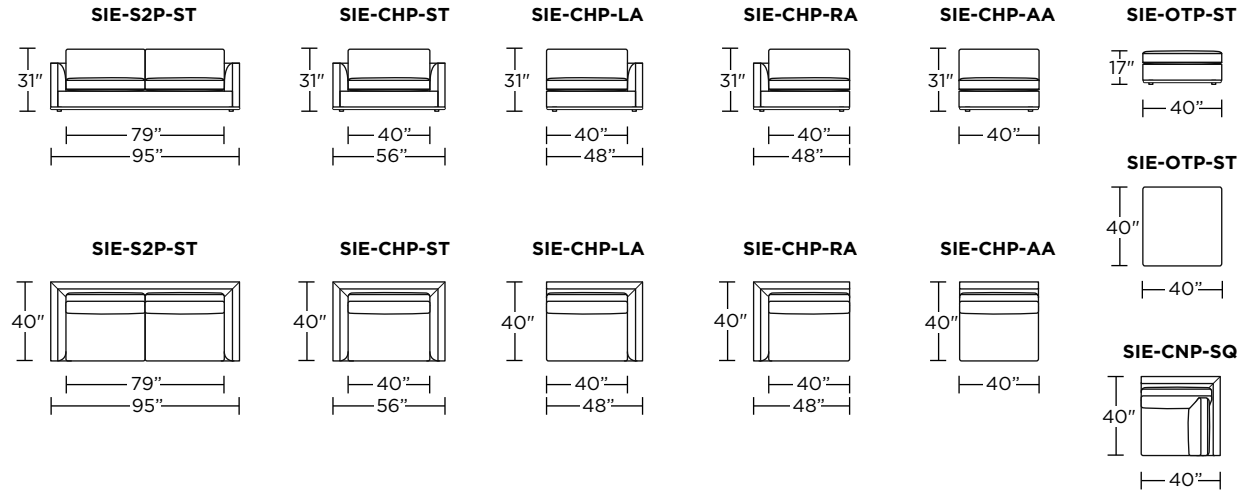

SOFAS & SECTIONALS COLLECTION

SIENA

AMERICAN
LEATHER®

Standard Features:

- Advanced unidirectional suspension system
- Premium high-density, high-resiliency foam seat cushions
- Premium down-filled back cushions
- Loose back and seat cushions
- Double-needle top-stitch
- Lifetime warranty on frame and suspension
- Quick-ship delivery

Please use actual leather, fabric, Crypton®, Sunbrella® and Ultrasuede® swatches when specifying furniture as the colors shown may vary due to the printing process.

SIENA

Studio:

Grand:

udio:

rand:

Scale: 1/8 inch = 1 foot
All dimensions are approximate and subject to change.
Specify components from the sitting position.