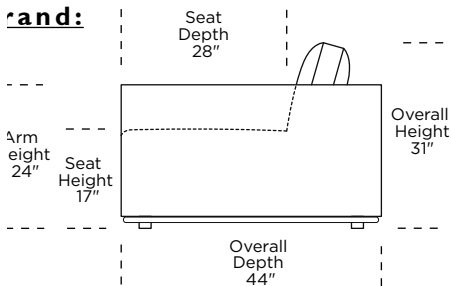

Please use actual leather, fabric, Crypton®, Sunbrella® and Ultrasuede® swatches when specifying furniture as the colors shown may vary due to the printing process.

SIENA

Studio:

Grand:

udio:

rand:

Scale: 1/8 inch = 1 foot
All dimensions are approximate and subject to change.
Specify components from the sitting position.