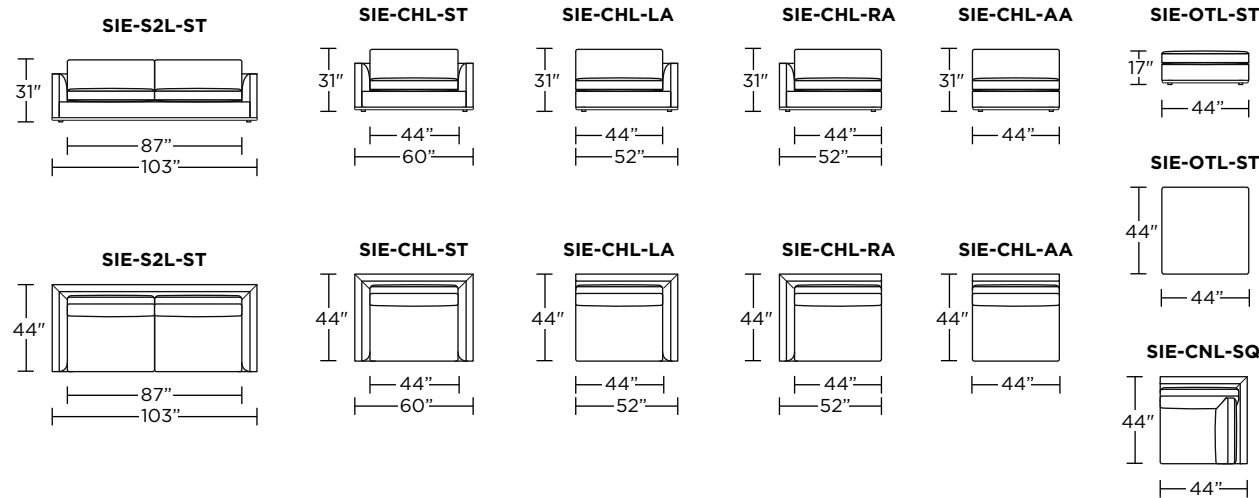

Please use actual leather, fabric, Crypton®, Sunbrella® and Ultrasuede® swatches when specifying furniture as the colors shown may vary due to the printing process.

SIENA

Studio:

Grand:

udio:

rand:

Scale: 1/8 inch = 1 foot
All dimensions are approximate and subject to change.
Specify components from the sitting position.