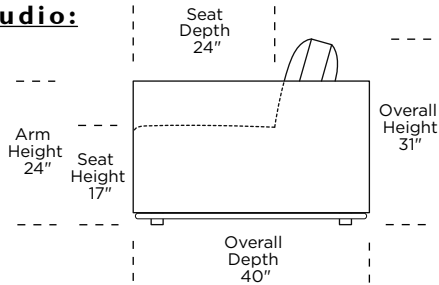

Please use actual leather, fabric, Crypton®, Sunbrella® and Ultrasuede® swatches when specifying furniture as the colors shown may vary due to the printing process.

SIENA

Studio:

Grand:

udio:

rand:

Scale: 1/8 inch = 1 foot
All dimensions are approximate and subject to change.
Specify components from the sitting position.