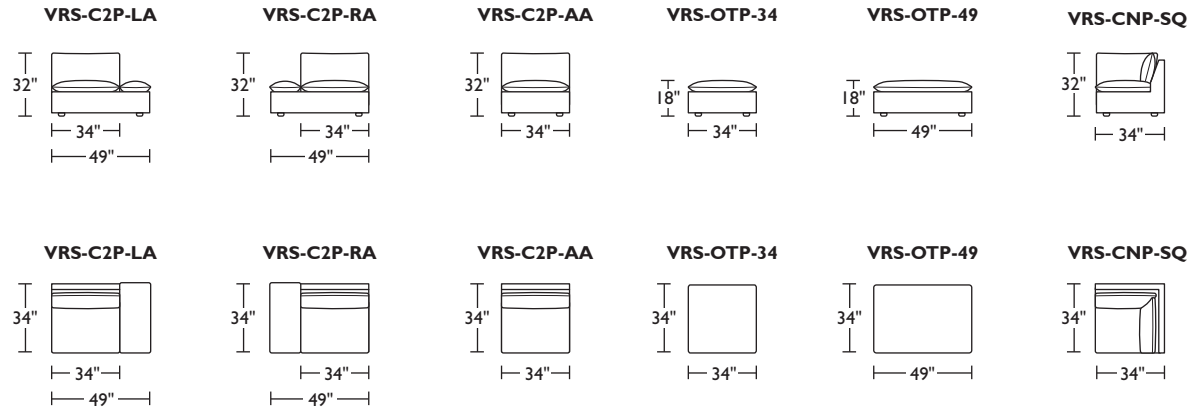

SOFAS & SECTIONALS COLLECTION

VERSA

AMERICAN
LEATHER®

Standard Features:

- Advanced unidirectional suspension system
- Premium high-density, high-resiliency foam seat cushions encased in down
- Down-filled back cushions
- Adjustable height down-filled arm cushions
- Loose back and seat cushions on all armless pieces
- Loose back and semi-attached seat cushions on all pieces with arms
- Knife edge cushions
- Recessed floating legs
- Lifetime warranty on frame and suspension
- Quick-ship delivery

Studio:

Grand:

Studio:

Grand:

Scale: 1/8 inch = 1 foot
All dimensions are approximate and subject to change.
Specify components from the sitting position.