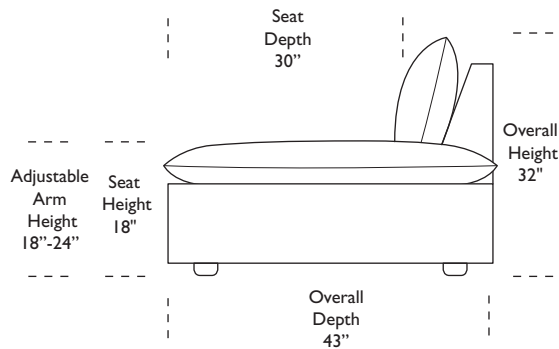

Studio:

Grand:

Studio:

Grand:

Scale: 1/8 inch = 1 foot
All dimensions are approximate and subject to change.
Specify components from the sitting position.