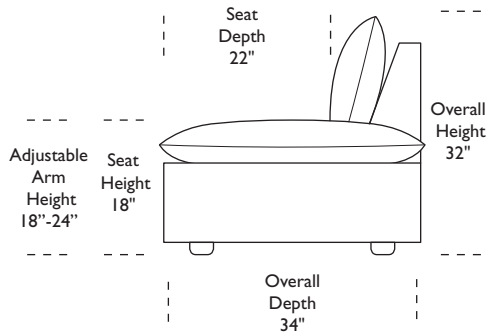

Studio:

Grand:

Studio:

Grand:

Scale: 1/8 inch = 1 foot
All dimensions are approximate and subject to change.
Specify components from the sitting position.