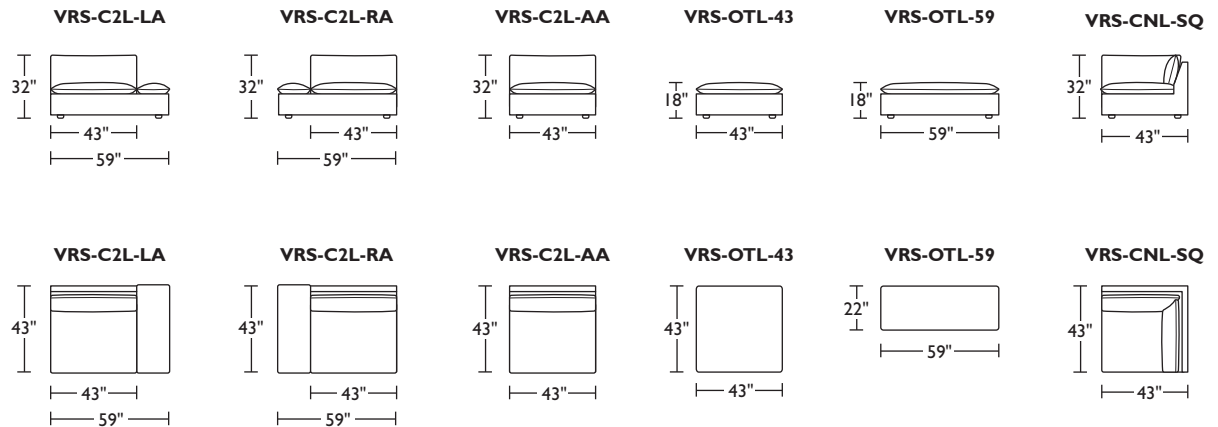

Studio:

Grand:

Studio:

Grand:

Scale: 1/8 inch = 1 foot
All dimensions are approximate and subject to change.
Specify components from the sitting position.