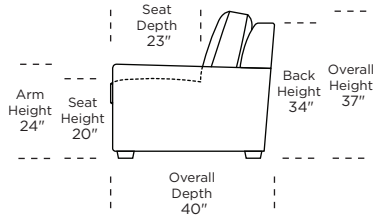

Standard Comfort Sleeper®

Features:

- Featuring the patented Tiffany 24/7™ platform sleep system
- Room to stretch out with true 80 inches of bedroom-length sleeping surface
- Ultimate comfort on five inches of plush, high-density foam mattress
- Under-sofa dust covers keeps dust and dirt from ever touching the mattress
- Zero wall clearance
- Quick-ship delivery
- Double-needle top-stitch
- High-density, high-resiliency foam seat cushions
- Loose back and seat cushions
- Limited lifetime warranty on frame
- 10-year mechanism warranty

Leg height is 2"

Please use actual leather, fabric, Crypton®, Sunbrella® and Ultrasuede® swatches when specifying furniture as the colors shown may vary due to the printing process.

Note: Seat depth includes cushion overhang which may be up to 1"

* Picture shows left arm seated. Please specify left or right arm seated when ordering.

All orders are in seated position.

† Dotted lines for Queen Plus sizes indicates the number of seats.

All dimensions are approximate and subject to change.