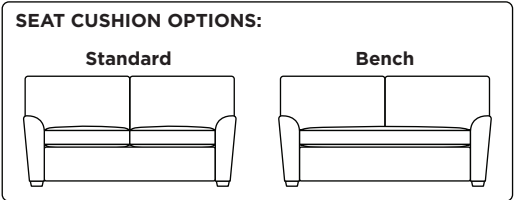

Standard Comfort Sleeper®

Features:

- Featuring the patented Tiffany 24/7™ platform sleep system
- Room to stretch out with true 80 inches of bedroom-length sleeping surface
- Ultimate comfort on five inches of plush, high-density foam mattress
- Under-sofa dust covers keeps dust and dirt from ever touching the mattress
- Zero wall clearance
- Quick-ship delivery
- Double-needle top-stitch
- High-density, high-resiliency foam seat cushions
- Loose back and seat cushions
- Limited lifetime warranty on frame
- 10-year mechanism warranty

Leg height is 2"

Please use actual leather, fabric, Crypton®, Sunbrella® and Ultrasuede® swatches when specifying furniture as the colors shown may vary due to the printing process.

Note: Seat depth includes cushion overhang which may be up to 1"

* Picture shows left arm seated. Please specify left or right arm seated when ordering.

All orders are in seated position.

† Dotted lines for Queen Plus sizes indicates the number of seats.

All dimensions are approximate and subject to change.

‡ Chaise lifts up to reveal hidden storage space. • Storage

ADALYN

AAL-STO-DW•

AAL-STO-DW•

**AAL-OTO-ST
AAL-STO-ST•**

**AAL-OTO-ST
AAL-STO-ST•**