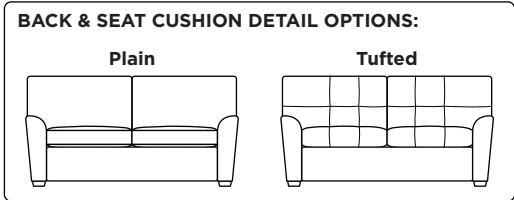

Standard Comfort Sleeper®

Features:

- Featuring the patented Tiffany 24/7™ platform sleep system
- Room to stretch out with true 80 inches of bedroom-length sleeping surface
- Ultimate comfort on five inches of plush, high-density foam mattress
- Under-sofa dust covers keeps dust and dirt from ever touching the mattress
- Zero wall clearance
- Quick-ship delivery
- Double-needle top-stitch
- High-density, high-resiliency foam seat cushions
- Loose back and seat cushions
- Limited lifetime warranty on frame
- 10-year mechanism warranty

Leg height is 2"

Please use actual leather, fabric, Crypton®, Sunbrella® and Ultrasuede® swatches when specifying furniture as the colors shown may vary due to the printing process.

Note: Seat depth includes cushion overhang which may be up to 1"

* Picture shows left arm seated. Please specify left or right arm seated when ordering.

All orders are in seated position.

† Dotted lines for Queen Plus sizes indicates the number of seats.

All dimensions are approximate and subject to change.

‡ Chaise lifts up to reveal hidden storage space. • Storage

ADALYN

AAL-STO-DW•

AAL-STO-DW•

**AAL-OTO-ST
AAL-STO-ST•**

**AAL-OTO-ST
AAL-STO-ST•**