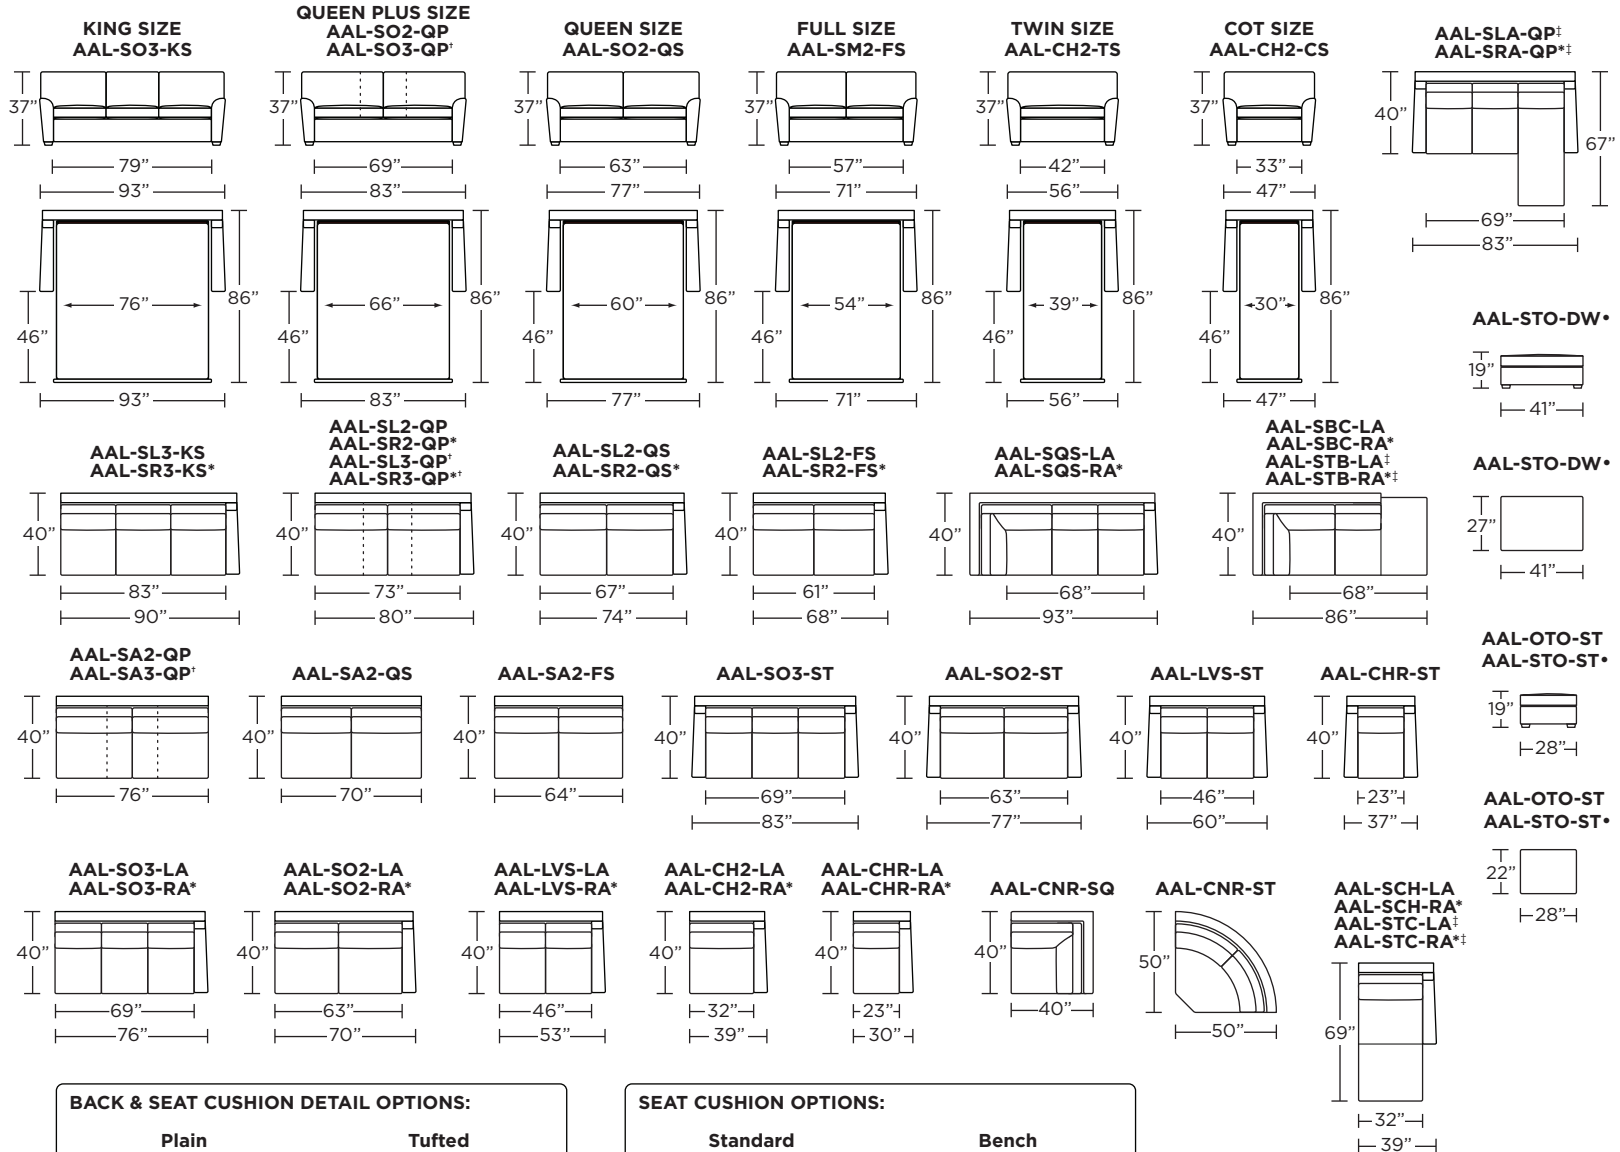

Standard Comfort Sleeper®

Features:

- Featuring the patented Tiffany 24/7™ platform sleep system
- Room to stretch out with true 80 inches of bedroom-length sleeping surface
- Ultimate comfort on five inches of plush, high-density foam mattress
- Under-sofa dust covers keeps dust and dirt from ever touching the mattress
- Zero wall clearance
- Quick-ship delivery
- Double-needle top-stitch
- High-density, high-resiliency foam seat cushions
- Loose back and seat cushions
- Limited lifetime warranty on frame
- 10-year mechanism warranty

Leg height is 2"

Please use actual leather, fabric, Crypton®, Sunbrella® and Ultrasuede® swatches when specifying furniture as the colors shown may vary due to the printing process.

Note: Seat depth includes cushion overhang which may be up to 1"

* Picture shows left arm seated. Please specify left or right arm seated when ordering.

All orders are in seated position.

† Dotted lines for Queen Plus sizes indicates the number of seats.

All dimensions are approximate and subject to change.

‡ Chaise lifts up to reveal hidden storage space. • Storage

ADALYN

AAL-STO-DW•

AAL-STO-DW•

**AAL-OTO-ST
AAL-STO-ST•**

**AAL-OTO-ST
AAL-STO-ST•**