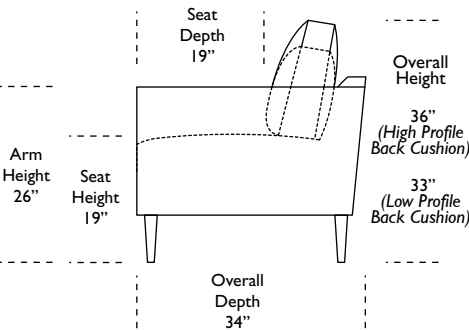

Please use actual leather, fabric, Crypton®, Sunbrella® and Ultrasuede® swatches when specifying furniture as the colors shown may vary due to the printing process.

**34" Overall Depth**

**Note:** Dotted line indicates seam on leather, Ultrasuede® and up the roll fabrics. Seams are eliminated with railroaded fabrics.