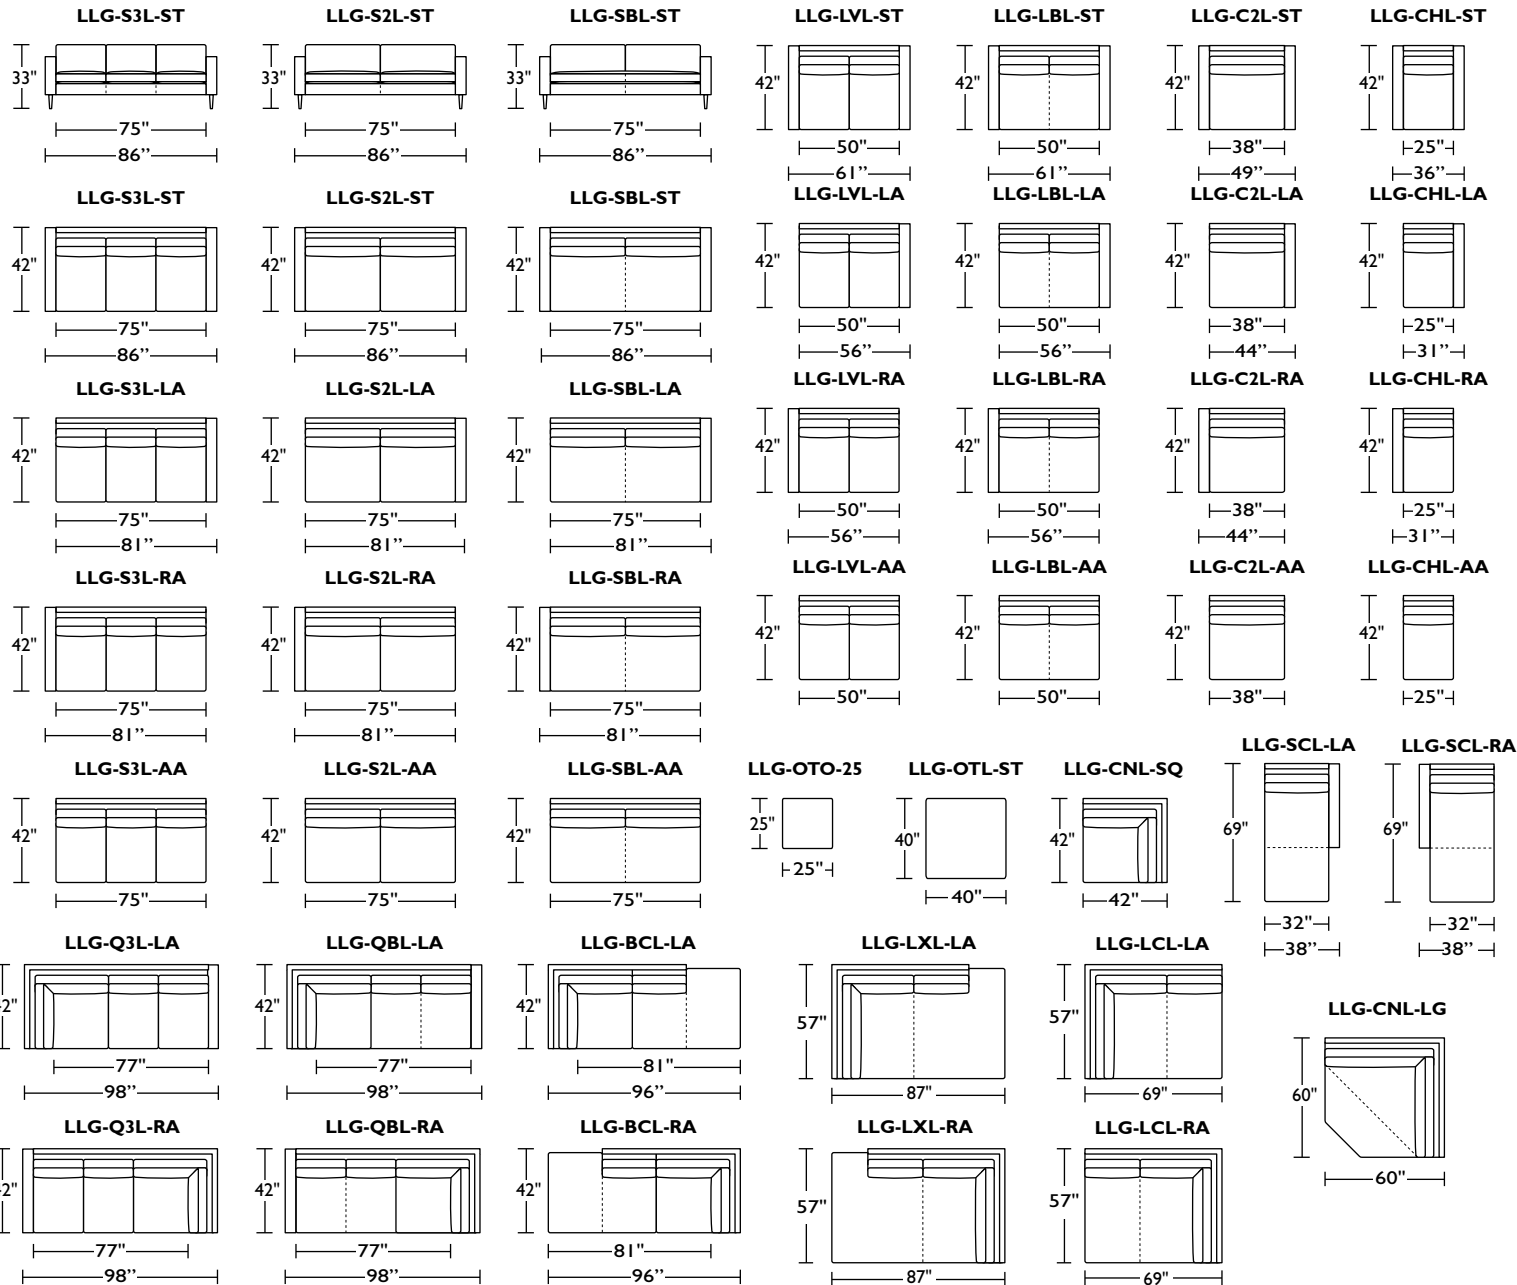

Standard Features:

- Advanced unidirectional suspension system
- Loose back and seat cushions
- Single-needle top-stitch
- Lifetime warranty on frame and suspension
- Quick-ship delivery

Options:

- Premium high-density, high-resiliency foam seat cushions encased in down
- Premium high-density, high-resiliency foam seat cushions
- Metal legs available in Antique Brass, Burnished Bronze or Polished Nickel finish
- Solid wood legs available in Natural Walnut or Gray Ash
- Contrasting seat and back cushions (two-tone) available
- Low profile back cushions available (overall height 33")
- High profile back cushions available (overall height 36")

Please use actual leather, fabric, Crypton®, Sunbrella® and Ultrasuede® swatches when specifying furniture as the colors shown may vary due to the printing process.

42" Overall Depth

Note: Dotted line indicates seam on leather, Ultrasuede® and up the roll fabrics. Seams are eliminated with railroaded fabrics.