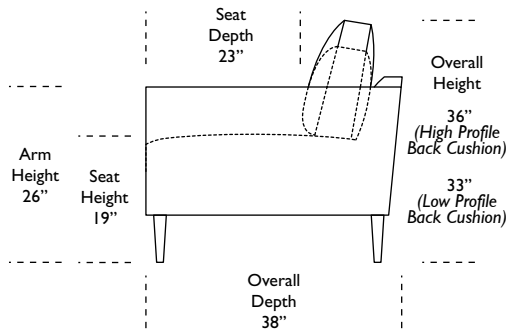

Standard Features:

- Advanced unidirectional suspension system
- Loose back and seat cushions
- Single-needle top-stitch
- Lifetime warranty on frame and suspension
- Quick-ship delivery

Options:

- Premium high-density, high-resiliency foam seat cushions encased in down
- Premium high-density, high-resiliency foam seat cushions
- Metal legs available in Antique Brass, Burnished Bronze or Polished Nickel finish
- Solid wood legs available in Natural Walnut or Gray Ash
- Contrasting seat and back cushions (two-tone) available
- Low profile back cushions available (overall height 33")
- High profile back cushions available (overall height 36")

Please use actual leather, fabric, Crypton®, Sunbrella® and Ultrasuede® swatches when specifying furniture as the colors shown may vary due to the printing process.

38" Overall Depth

Note: Dotted line indicates seam on leather, Ultrasuede® and up the roll fabrics. Seams are eliminated with railroaded fabrics.