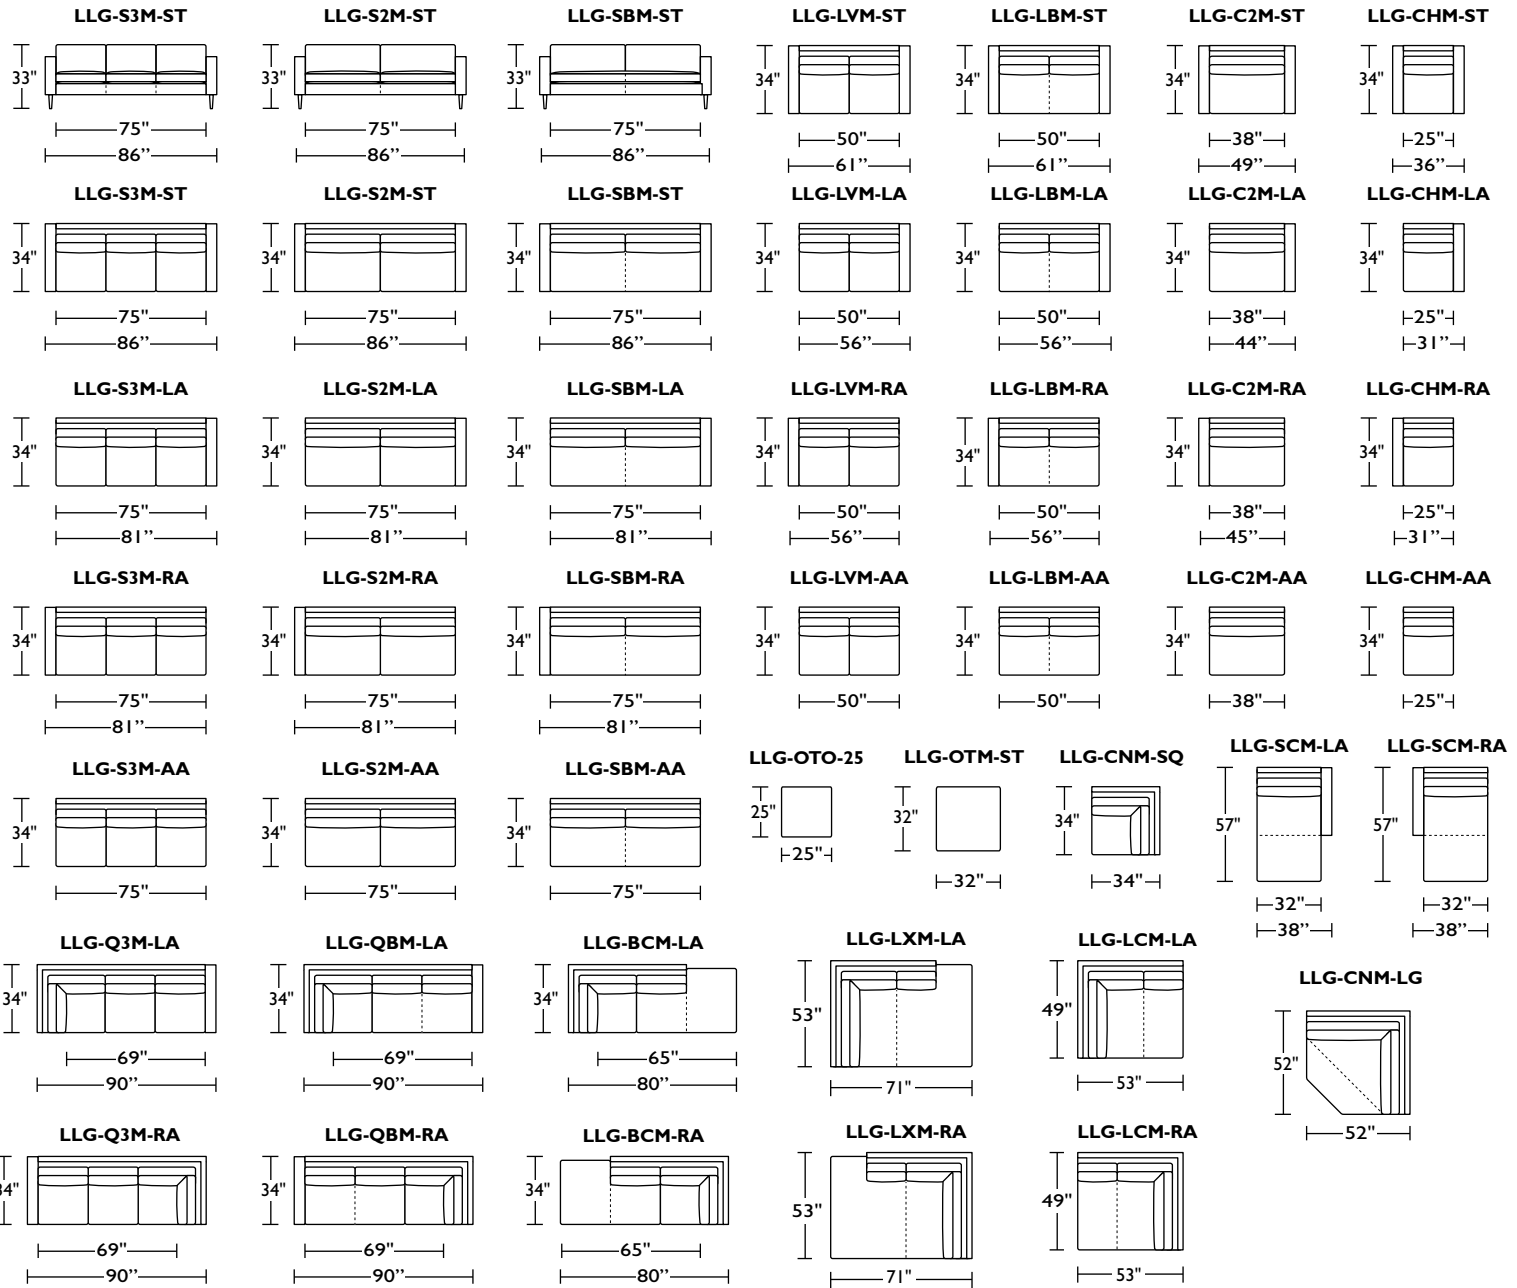

Please use actual leather, fabric, Crypton®, Sunbrella® and Ultrasuede® swatches when specifying furniture as the colors shown may vary due to the printing process.

**34" Overall Depth**

**Note:** Dotted line indicates seam on leather, Ultrasuede® and up the roll fabrics. Seams are eliminated with railroaded fabrics.

Please use actual leather, fabric, Crypton®, Sunbrella® and Ultrasuede® swatches when specifying furniture as the colors shown may vary due to the printing process.

**38" Overall Depth**

**Note:** Dotted line indicates seam on leather, Ultrasuede® and up the roll fabrics. Seams are eliminated with railroaded fabrics.

Please use actual leather, fabric, Crypton®, Sunbrella® and Ultrasuede® swatches when specifying furniture as the colors shown may vary due to the printing process.

**42" Overall Depth**

**Note:** Dotted line indicates seam on leather, Ultrasuede® and up the roll fabrics. Seams are eliminated with railroaded fabrics.