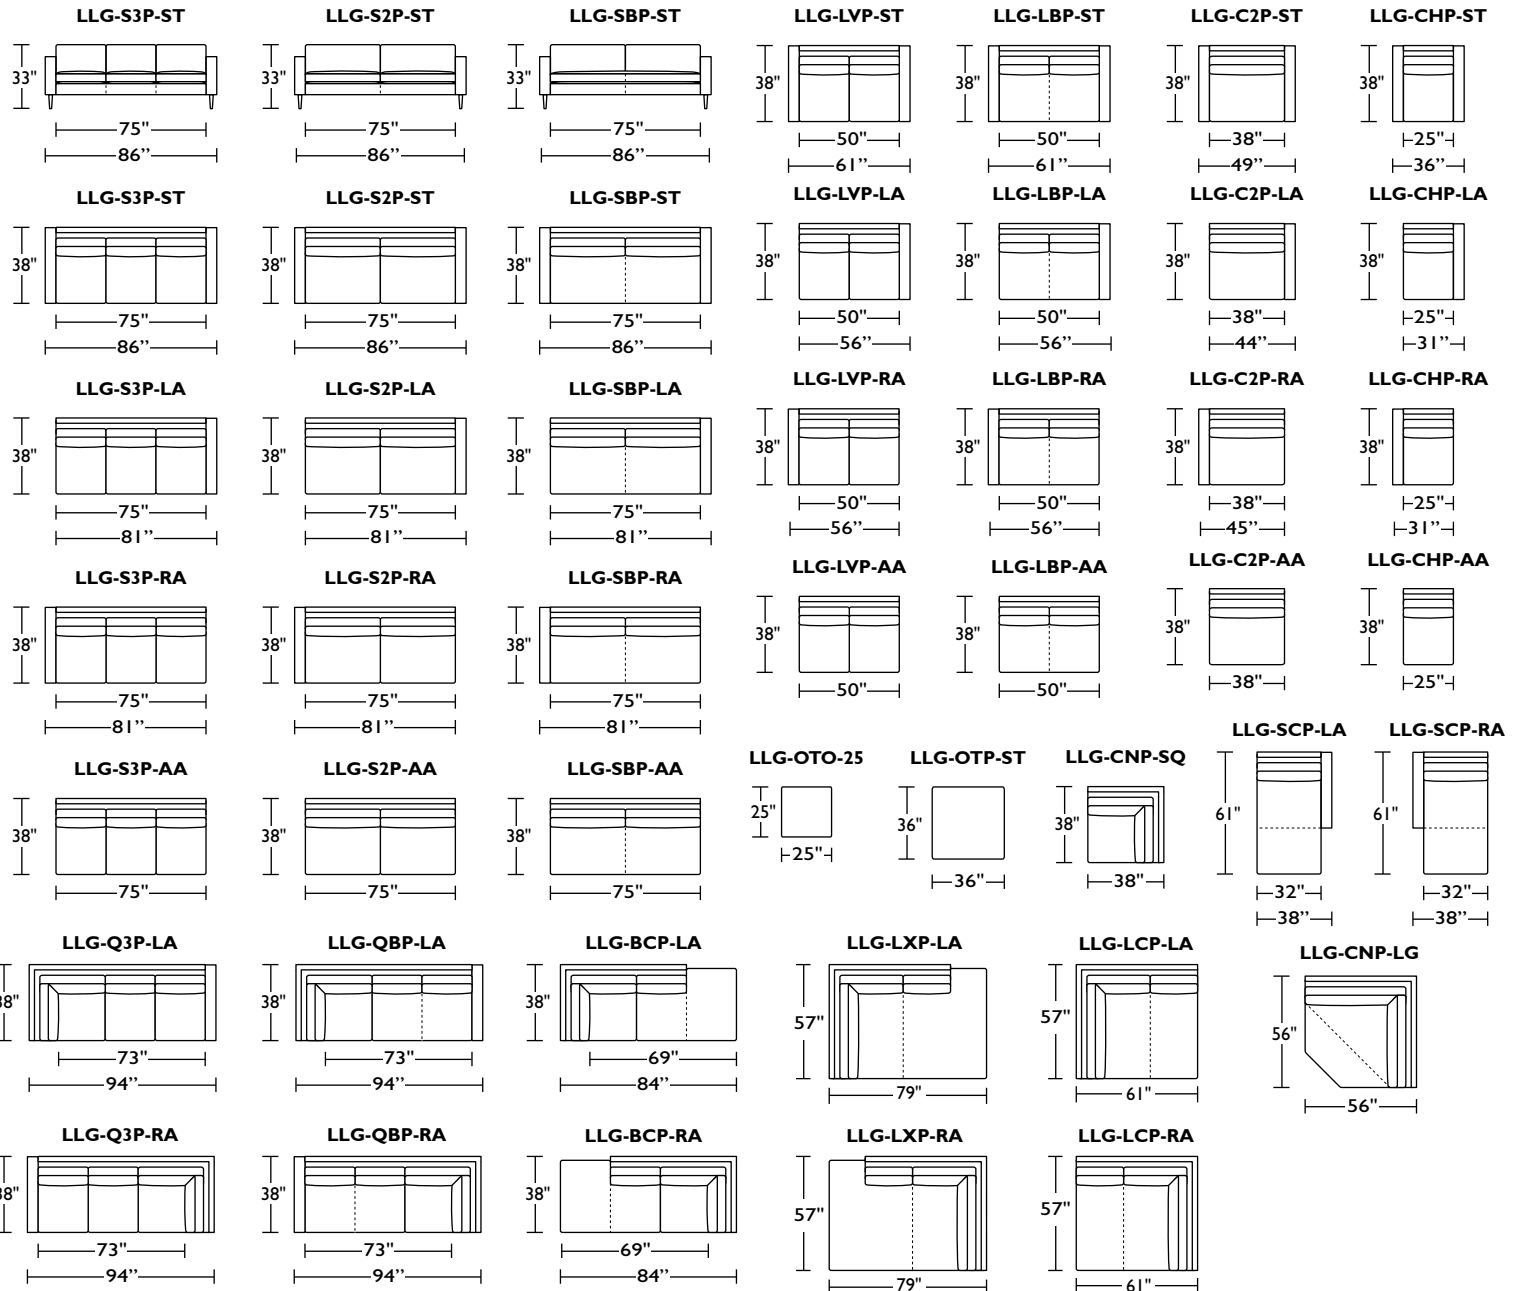

Please use actual leather, fabric, Crypton®, Sunbrella® and Ultrasuede® swatches when specifying furniture as the colors shown may vary due to the printing process.

**34" Overall Depth**

**Note:** Dotted line indicates seam on leather, Ultrasuede® and up the roll fabrics. Seams are eliminated with railroaded fabrics.

Please use actual leather, fabric, Crypton®, Sunbrella® and Ultrasuede® swatches when specifying furniture as the colors shown may vary due to the printing process.

**38" Overall Depth**

**Note:** Dotted line indicates seam on leather, Ultrasuede® and up the roll fabrics. Seams are eliminated with railroaded fabrics.