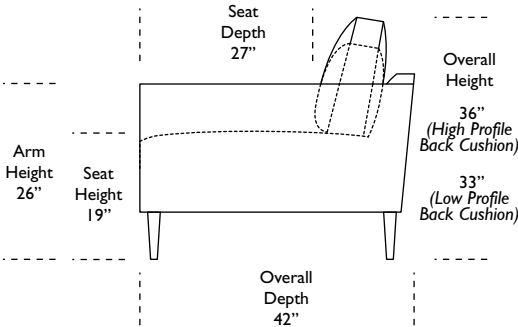

Standard Features:

- Advanced unidirectional suspension system
- Loose back and seat cushions
- Single-needle top-stitch
- Lifetime warranty on frame and suspension
- Quick-ship delivery

Options:

- Premium high-density, high-resiliency foam seat cushions encased in down
- Premium high-density, high-resiliency foam seat cushions
- Metal legs available in Antique Brass, Burnished Bronze or Polished Nickel finish
- Solid wood legs available in Natural Walnut or Gray Ash
- Contrasting seat and back cushions (two-tone) available
- Low profile back cushions available (overall height 33")
- High profile back cushions available (overall height 36")

Please use actual leather, fabric, Crypton®, Sunbrella® and Ultrasuede® swatches when specifying furniture as the colors shown may vary due to the printing process.

42" Overall Depth

Note: Dotted line indicates seam on leather, Ultrasuede® and up the roll fabrics. Seams are eliminated with railroaded fabrics.