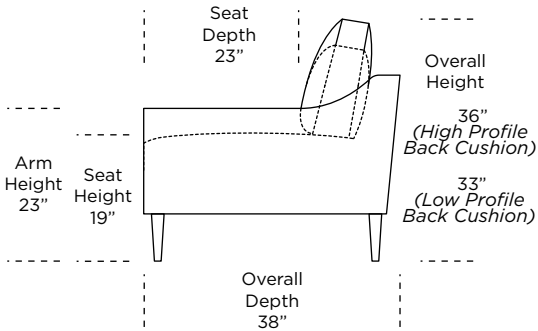

PERSONALIZE WITH AMERICAN LEATHER® SLOPE ARM - STUDIO

Standard Features:

- Advanced unidirectional suspension system
- Loose back and seat cushions
- Single-needle top-stitch
- Lifetime warranty on frame and suspension
- Quick-ship delivery

Options:

- Premium high-density, high-resiliency foam seat cushions encased in down
- Premium high-density, high-resiliency foam seat cushions
- Metal legs available in Antique Brass, Burnished Bronze or Polished Nickel finish
- Solid wood legs available in Natural Walnut or Gray Ash
- Contrasting seat and back cushions (two-tone) available
- Low profile back cushions available (overall height 33")
- High profile back cushions available (overall height 36")

Please use actual leather, fabric, Crypton®, Sunbrella® and Ultrasuede® swatches when specifying furniture as the colors shown may vary due to the printing process.