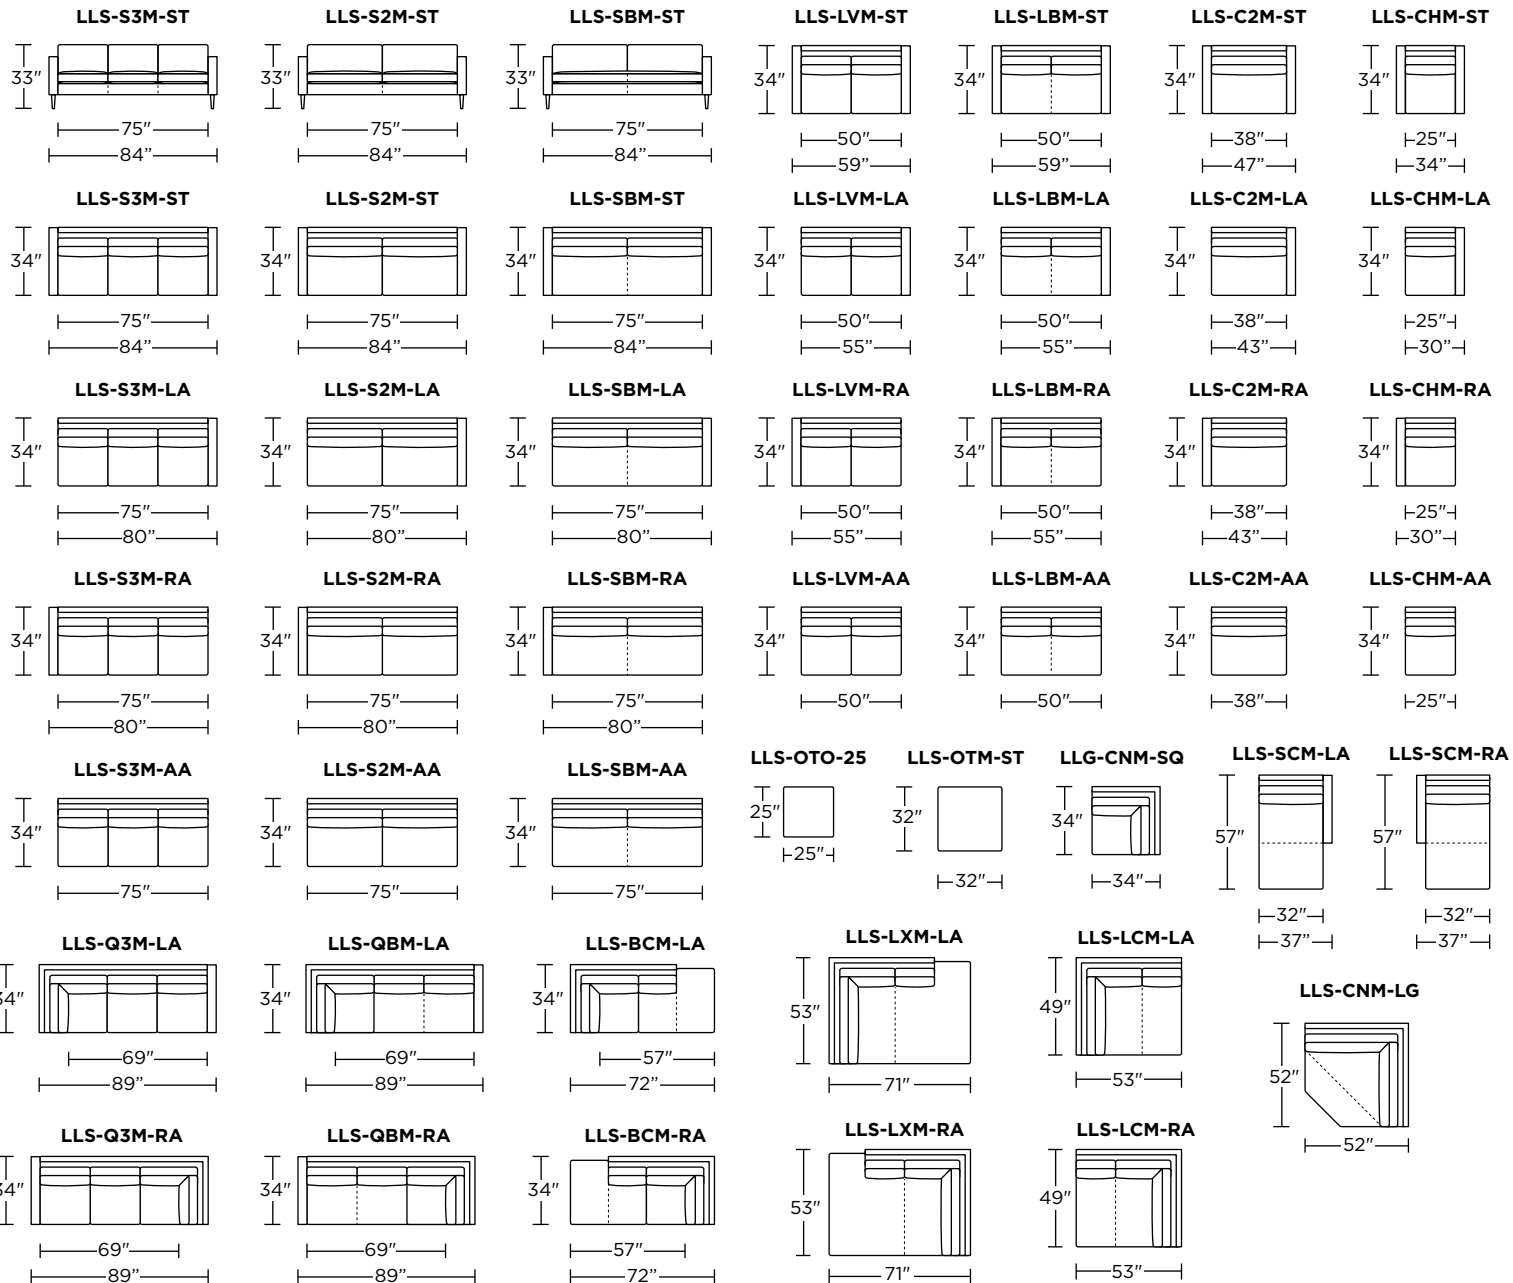

Please use actual leather, fabric, Crypton®, Sunbrella® and Ultrasuede® swatches when specifying furniture as the colors shown may vary due to the printing process.

34" Overall Depth

Note: Dotted line indicates seam on leather, Ultrasuede® and up the roll fabrics. Seams are eliminated with railroaded fabrics.

Please use actual leather, fabric, Crypton®, Sunbrella® and Ultrasuede® swatches when specifying furniture as the colors shown may vary due to the printing process.

38" Overall Depth

Note: Dotted line indicates seam on leather, Ultrasuede® and up the roll fabrics. Seams are eliminated with railroaded fabrics.

Scale: 1/8 inch = 1 foot

All dimensions are approximate and subject to change.

V.10.07.20

PERSONALIZE WITH AMERICAN LEATHER® SLOPE ARM - GRAND

42" Overall Depth

Standard Features:

- Advanced unidirectional suspension system
- Loose back and seat cushions
- Single-needle top-stitch
- Lifetime warranty on frame and suspension
- Quick-ship delivery