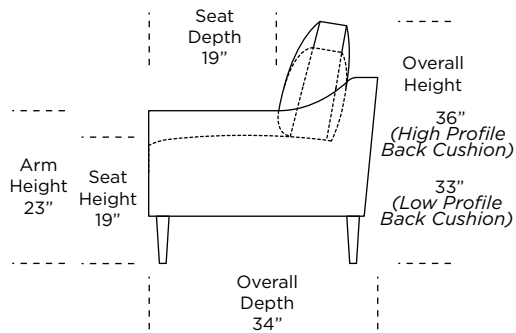

Please use actual leather, fabric, Crypton®, Sunbrella® and Ultrasuede® swatches when specifying furniture as the colors shown may vary due to the printing process.

34" Overall Depth

Note: Dotted line indicates seam on leather, Ultrasuede® and up the roll fabrics. Seams are eliminated with railroaded fabrics.

Scale: 1/8 inch = 1 foot

All dimensions are approximate and subject to change.

V.10.07.20

PERSONALIZE WITH AMERICAN LEATHER® SLOPE ARM - STUDIO

Standard Features:

- Advanced unidirectional suspension system
- Loose back and seat cushions
- Single-needle top-stitch
- Lifetime warranty on frame and suspension
- Quick-ship delivery

Scale: 1/8 inch = 1 foot

All dimensions are approximate and subject to change.

V.10.07.20

PERSONALIZE WITH AMERICAN LEATHER® SLOPE ARM - GRAND

42" Overall Depth

Standard Features:

- Advanced unidirectional suspension system
- Loose back and seat cushions
- Single-needle top-stitch
- Lifetime warranty on frame and suspension
- Quick-ship delivery

Scale: 1/8 inch = 1 foot

V.10.07.20

All dimensions are approximate and subject to change.