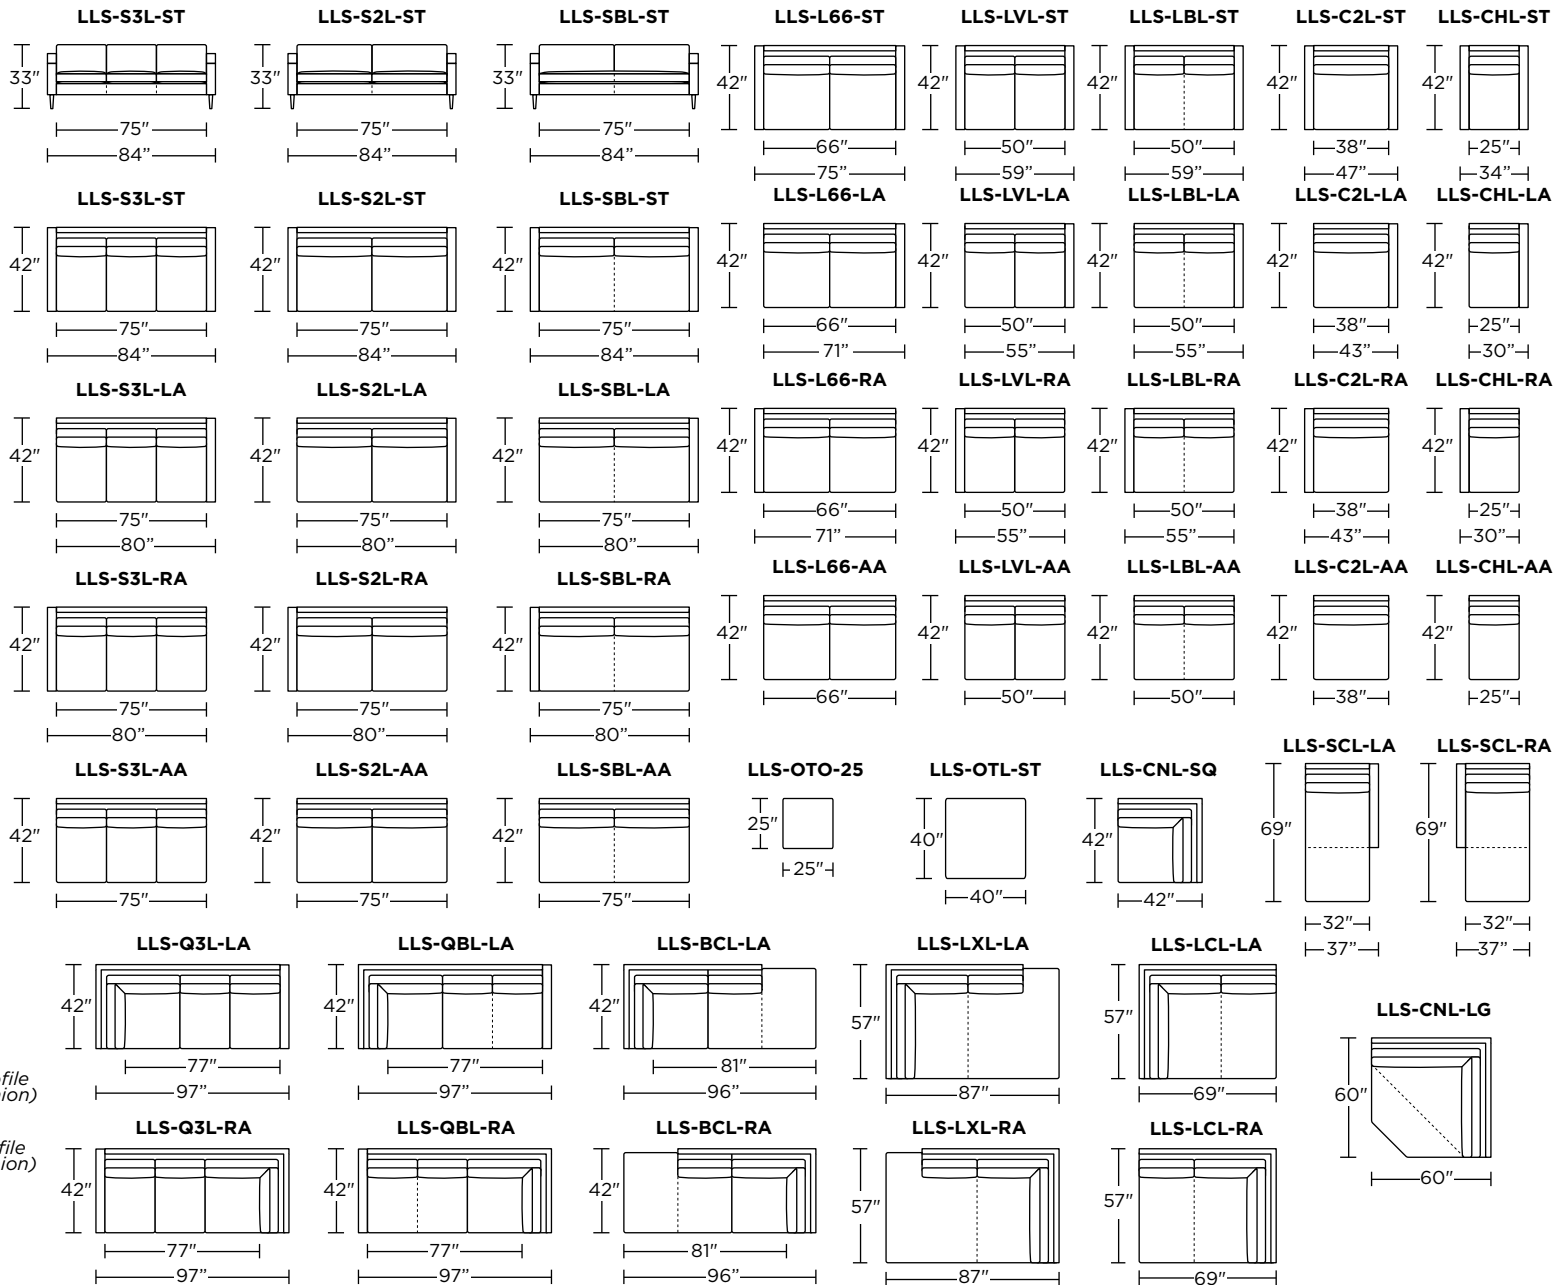

PERSONALIZE WITH AMERICAN LEATHER® SLOPE ARM - GRAND

42" Overall Depth

Standard Features:

- Advanced unidirectional suspension system
- Loose back and seat cushions
- Single-needle top-stitch
- Lifetime warranty on frame and suspension
- Quick-ship delivery

Options:

- Premium high-density, high-resiliency foam seat cushions encased in down
- Premium high-density, high-resiliency foam seat cushions
- Metal legs available in Antique Brass, Burnished Bronze or Polished Nickel finish
- Solid wood legs available in Natural Walnut or Gray Ash
- Contrasting seat and back cushions (two-tone) available
- Low profile back cushions available (overall height 33")
- High profile back cushions available (overall height 36")

Please use actual leather, fabric, Crypton®, Sunbrella® and Ultrasuede® swatches when specifying furniture as the colors shown may vary due to the printing process.

Note: Dotted line indicates seam on leather, Ultrasuede® and up the roll fabrics. Seams are eliminated with railroaded fabrics.

Scale: 1/8 inch = 1 foot

V.10.07.20

All dimensions are approximate and subject to change.