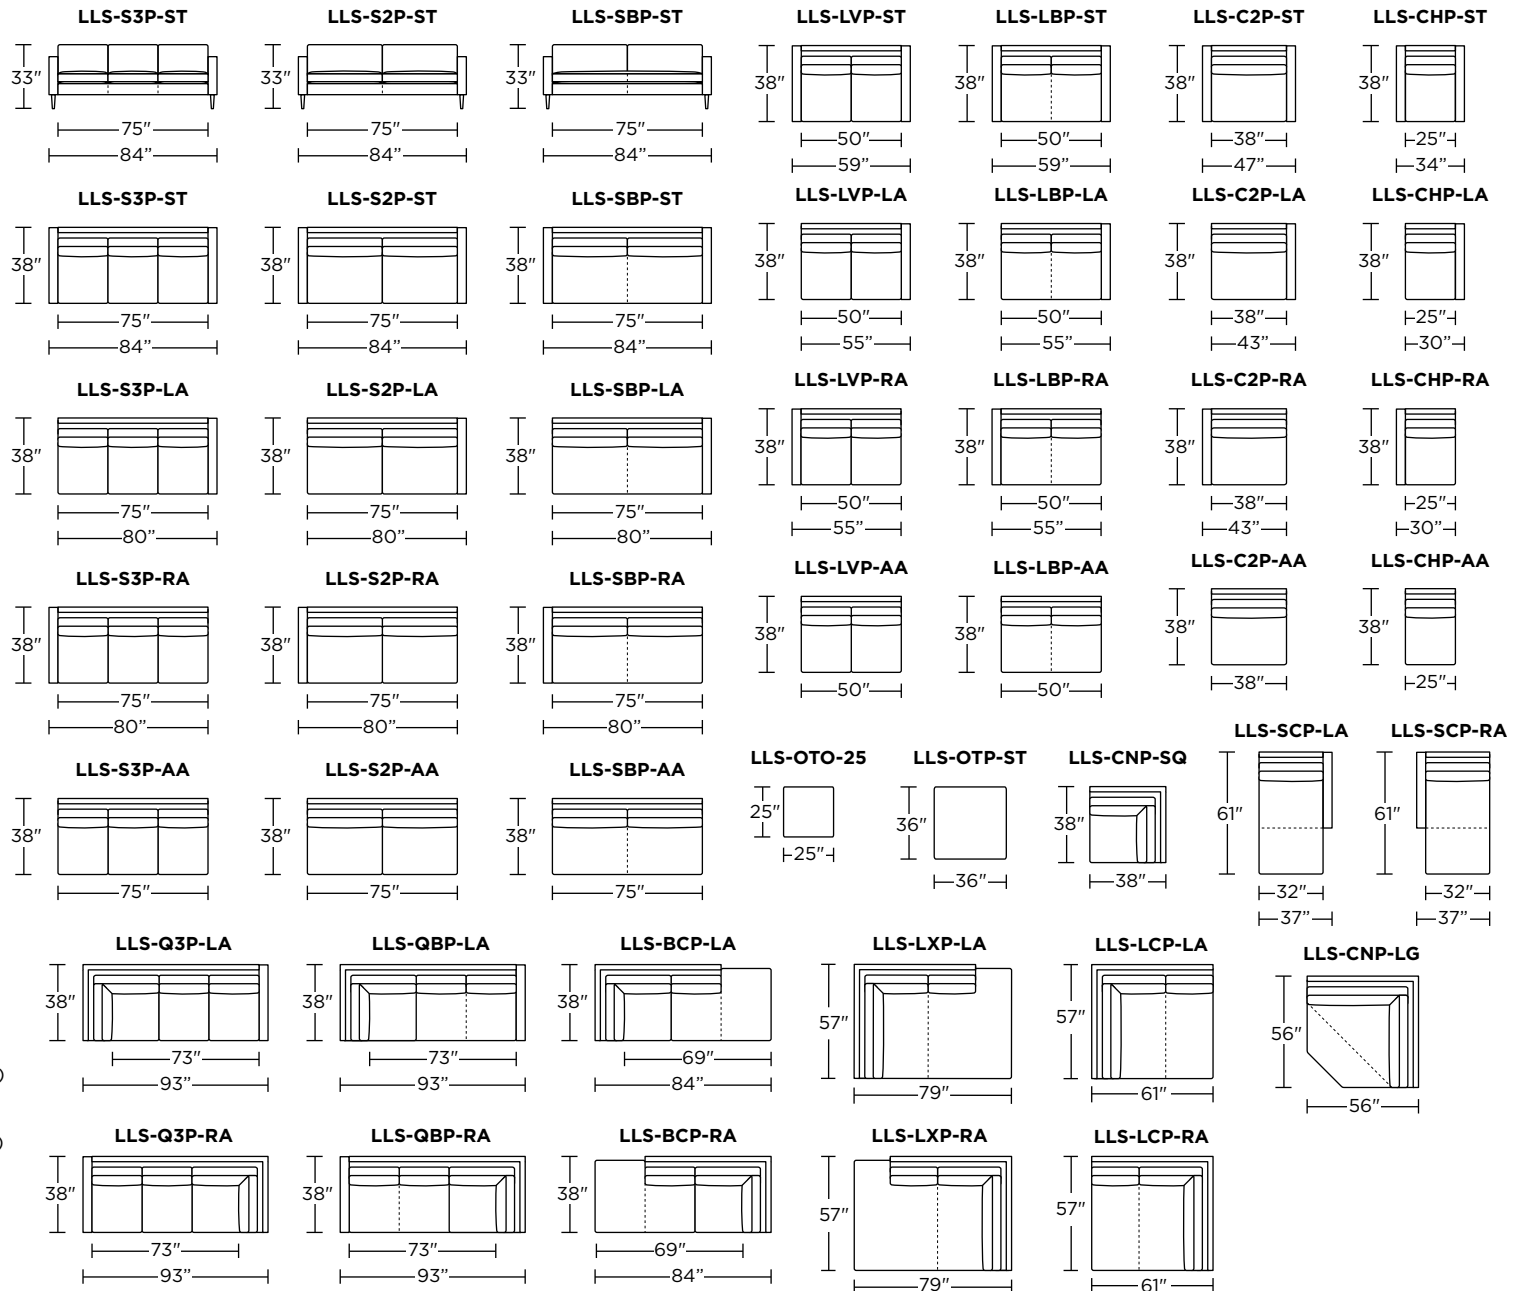

Please use actual leather, fabric, Crypton®, Sunbrella® and Ultrasuede® swatches when specifying furniture as the colors shown may vary due to the printing process.

34" Overall Depth

Note: Dotted line indicates seam on leather, Ultrasuede® and up the roll fabrics. Seams are eliminated with railroaded fabrics.

Please use actual leather, fabric, Crypton®, Sunbrella® and Ultrasuede® swatches when specifying furniture as the colors shown may vary due to the printing process.

38" Overall Depth

Note: Dotted line indicates seam on leather, Ultrasuede® and up the roll fabrics. Seams are eliminated with railroaded fabrics.