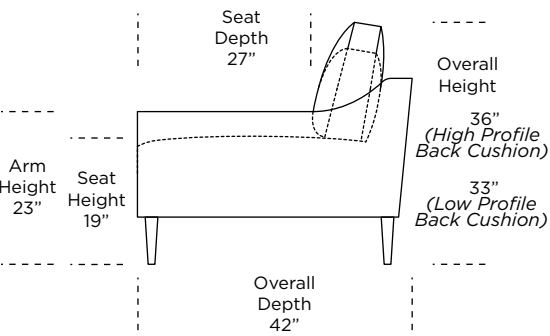

PERSONALIZE WITH AMERICAN LEATHER® SLOPE ARM - GRAND

42" Overall Depth

Standard Features:

- Advanced unidirectional suspension system
- Loose back and seat cushions
- Single-needle top-stitch
- Lifetime warranty on frame and suspension
- Quick-ship delivery

Options:

- Premium high-density, high-resiliency foam seat cushions encased in down
- Premium high-density, high-resiliency foam seat cushions
- Metal legs available in Antique Brass, Burnished Bronze or Polished Nickel finish
- Solid wood legs available in Natural Walnut or Gray Ash
- Contrasting seat and back cushions (two-tone) available
- Low profile back cushions available (overall height 33")
- High profile back cushions available (overall height 36")

Please use actual leather, fabric, Crypton®, Sunbrella® and Ultrasuede® swatches when specifying furniture as the colors shown may vary due to the printing process.

Note: Dotted line indicates seam on leather, Ultrasuede® and up the roll fabrics. Seams are eliminated with railroaded fabrics.

Scale: 1/8 inch = 1 foot

V.10.07.20

All dimensions are approximate and subject to change.