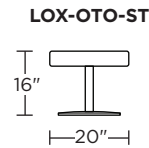

Wall clearance is 12"

Please use actual leather, fabric, Crypton®, Sunbrella® and Ultrasuede® swatches when specifying furniture as the colors shown may vary due to the printing process.

Scale: 1/4 inch = 1 foot
All dimensions are approximate and subject to change.
Specify components from the sitting position.