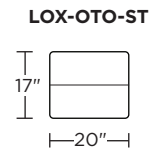

Wall clearance is 12"

Please use actual leather, fabric, Crypton®, Sunbrella® and Ultrasuede® swatches when specifying furniture as the colors shown may vary due to the printing process.

Scale: 1/4 inch = 1 foot
All dimensions are approximate and subject to change.
Specify components from the sitting position.