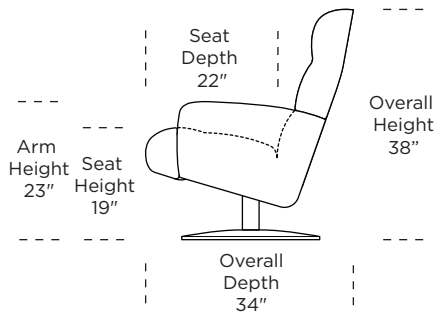

Wall clearance is 12"

Please use actual leather, fabric, Crypton®, Sunbrella® and Ultrasuede® swatches when specifying furniture as the colors shown may vary due to the printing process.

Scale: 1/4 inch = 1 foot
All dimensions are approximate and subject to change.
Specify components from the sitting position.