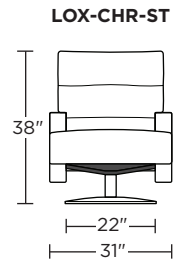

Wall clearance is 12"

Please use actual leather, fabric, Crypton®, Sunbrella® and Ultrasuede® swatches when specifying furniture as the colors shown may vary due to the printing process.

Scale: 1/4 inch = 1 foot
All dimensions are approximate and subject to change.
Specify components from the sitting position.