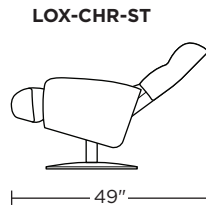

Wall clearance is 12"

Please use actual leather, fabric, Crypton®, Sunbrella® and Ultrasuede® swatches when specifying furniture as the colors shown may vary due to the printing process.

Scale: 1/4 inch = 1 foot
All dimensions are approximate and subject to change.
Specify components from the sitting position.