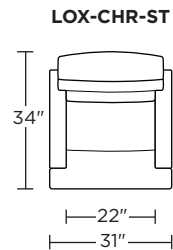

Wall clearance is 12"

Please use actual leather, fabric, Crypton®, Sunbrella® and Ultrasuede® swatches when specifying furniture as the colors shown may vary due to the printing process.

Scale: 1/4 inch = 1 foot
All dimensions are approximate and subject to change.
Specify components from the sitting position.