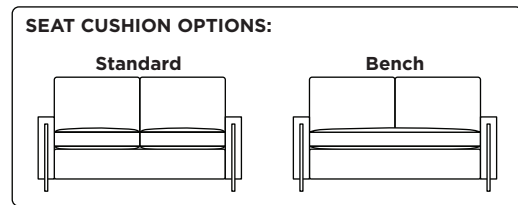

Standard Comfort Sleeper®

Features:

- Featuring the patented Tiffany 24/7™ platform sleep system
- Room to stretch out with true 80 inches of bedroom-length sleeping surface
- Ultimate comfort on four inches of plush, high-density foam mattress
- Under-sofa dust covers keeps dust and dirt from ever touching the mattress
- Zero wall clearance
- Quick-ship delivery
- Double-needle top-stitch
- High-density, high-resiliency foam seat cushions
- Loose back and seat cushions
- Limited lifetime warranty on frame
- 10-year mechanism warranty
- Brushed stainless steel leg

Leg height is 4"

Please use actual leather, fabric, Crypton®, Sunbrella® and Ultrasuede® swatches when specifying furniture as the colors shown may vary due to the printing process.

Note: Seat depth includes cushion overhang which may be up to 1"

* Picture shows left arm seated. Please specify left or right arm seated when ordering.
 All orders are in seated position.
 † Dotted lines for Queen Plus sizes indicates the number of seats.
 All dimensions are approximate and subject to change.
 ‡ Chaise lifts up to reveal hidden storage space. • Storage