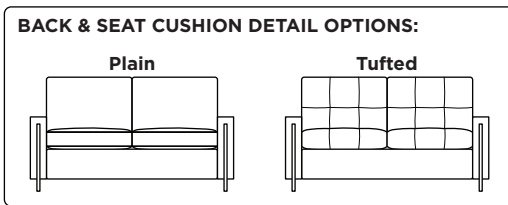

Standard Comfort Sleeper®

Features:

- Featuring the patented Tiffany 24/7™ platform sleep system
- Room to stretch out with true 80 inches of bedroom-length sleeping surface
- Ultimate comfort on four inches of plush, high-density foam mattress
- Under-sofa dust covers keeps dust and dirt from ever touching the mattress
- Zero wall clearance
- Quick-ship delivery
- Double-needle top-stitch
- High-density, high-resiliency foam seat cushions
- Loose back and seat cushions
- Limited lifetime warranty on frame
- 10-year mechanism warranty
- Brushed stainless steel leg

Mattress Options:

- HiPerform with Crypton® ticking
- Cooling Gel
- Tempur-Pedic®

Options:

- High-density, high-resiliency foam seat cushions encased in down and down back cushions available
- Bench seat cushion
- Tufted back and seat cushion decorative detail

Leg height is 4"

Please use actual leather, fabric, Crypton®, Sunbrella® and Ultrasuede® swatches when specifying furniture as the colors shown may vary due to the printing process.

Note: Seat depth includes cushion overhang which may be up to 1"

* Picture shows left arm seated. Please specify left or right arm seated when ordering.
 All orders are in seated position.
 † Dotted lines for Queen Plus sizes indicates the number of seats.
 All dimensions are approximate and subject to change.
 ‡ Chaise lifts up to reveal hidden storage space. • Storage