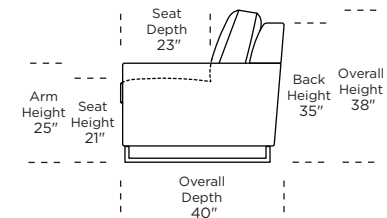

Standard Comfort Sleeper®

Features:

- Featuring the patented Tiffany 24/7™ platform sleep system
- Room to stretch out with true 80 inches of bedroom-length sleeping surface
- Ultimate comfort on four inches of plush, high-density foam mattress
- Under-sofa dust covers keeps dust and dirt from ever touching the mattress
- Zero wall clearance
- Quick-ship delivery
- Double-needle top-stitch
- High-density, high-resiliency foam seat cushions
- Loose back and seat cushions
- Limited lifetime warranty on frame
- 10-year mechanism warranty
- Brushed stainless steel leg

Leg height is 4"

Please use actual leather, fabric, Crypton®, Sunbrella® and Ultrasuede® swatches when specifying furniture as the colors shown may vary due to the printing process.

Note: Seat depth includes cushion overhang which may be up to 1"

* Picture shows left arm seated. Please specify left or right arm seated when ordering.
 All orders are in seated position.
 † Dotted lines for Queen Plus sizes indicates the number of seats.
 All dimensions are approximate and subject to change.
 ‡ Chaise lifts up to reveal hidden storage space. • Storage