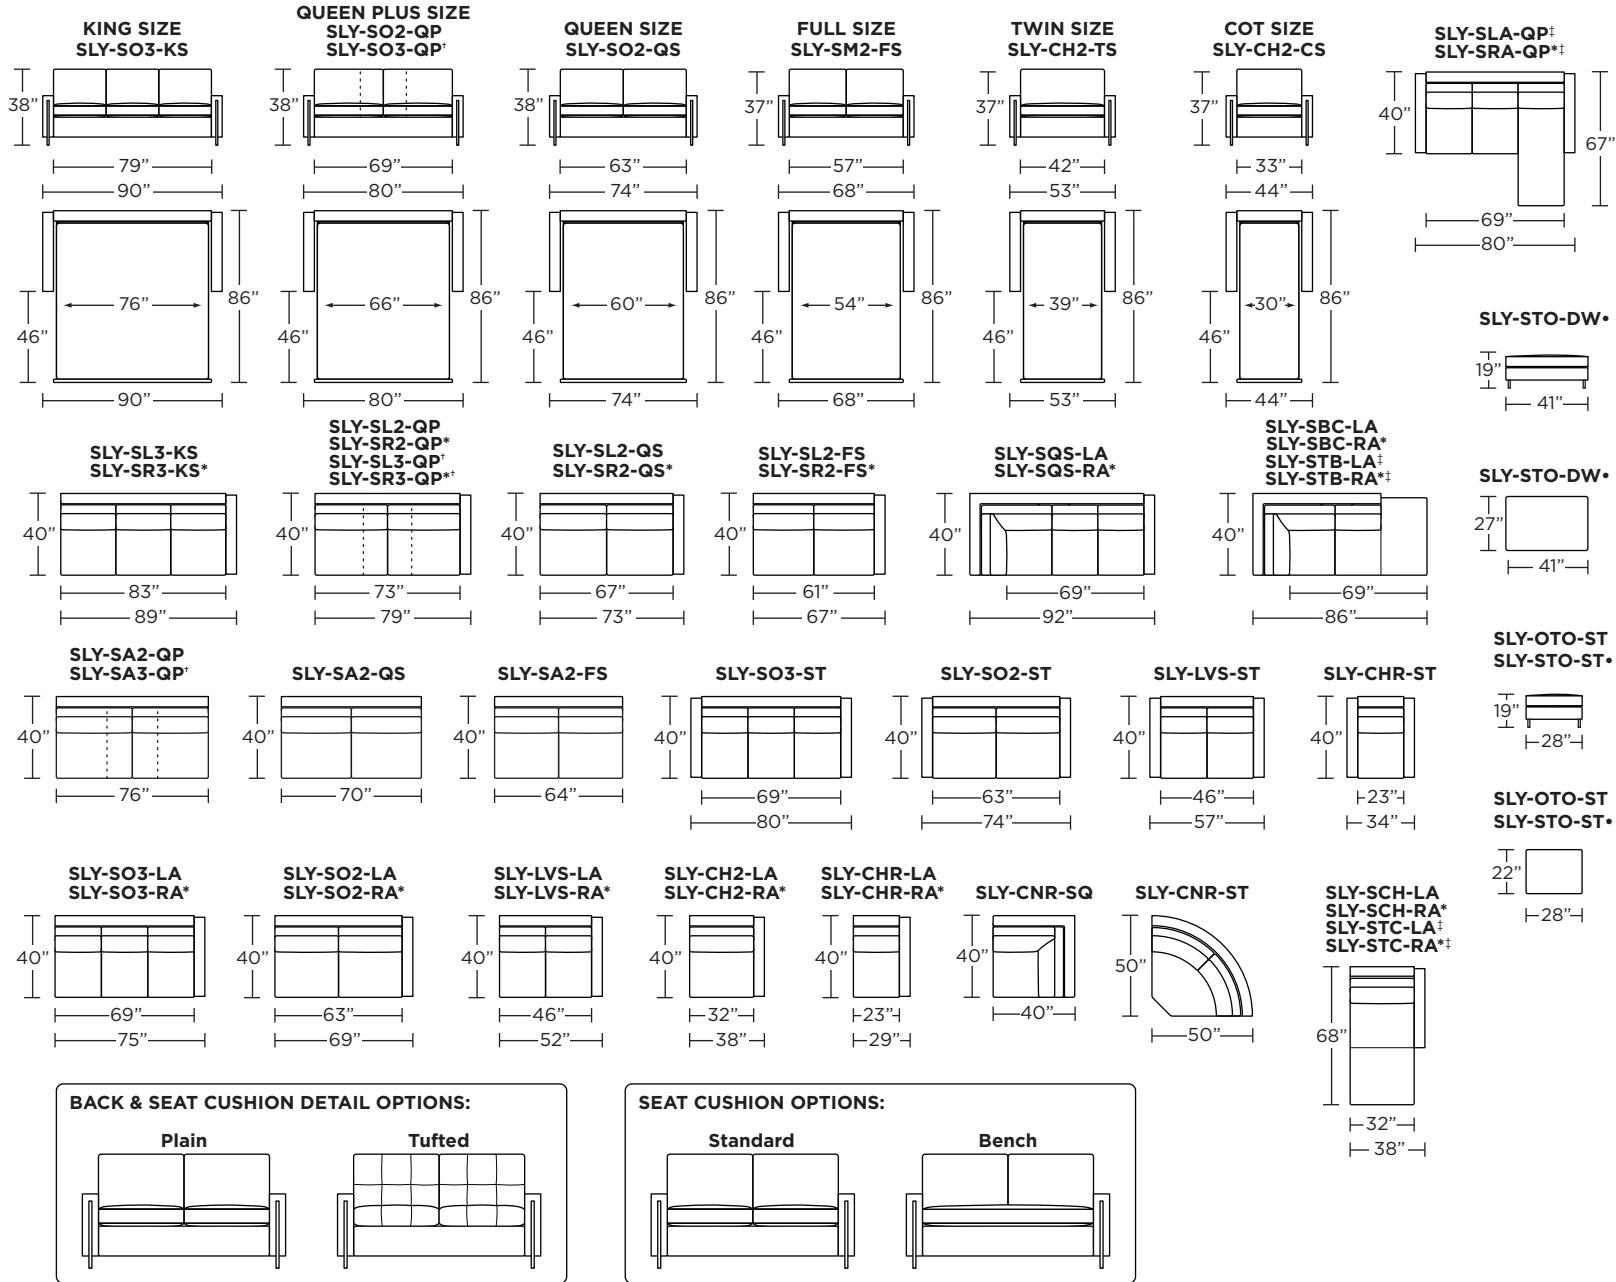

Standard Comfort Sleeper®

Features:

- Featuring the patented Tiffany 24/7™ platform sleep system
- Room to stretch out with true 80 inches of bedroom-length sleeping surface
- Ultimate comfort on four inches of plush, high-density foam mattress
- Under-sofa dust covers keeps dust and dirt from ever touching the mattress
- Zero wall clearance
- Quick-ship delivery
- Double-needle top-stitch
- High-density, high-resiliency foam seat cushions
- Loose back and seat cushions
- Limited lifetime warranty on frame
- 10-year mechanism warranty
- Brushed stainless steel leg

Leg height is 4"

Please use actual leather, fabric, Crypton®, Sunbrella® and Ultrasuede® swatches when specifying furniture as the colors shown may vary due to the printing process.

Note: Seat depth includes cushion overhang which may be up to 1"

* Picture shows left arm seated. Please specify left or right arm seated when ordering.
 All orders are in seated position.
 † Dotted lines for Queen Plus sizes indicates the number of seats.
 All dimensions are approximate and subject to change.
 ‡ Chaise lifts up to reveal hidden storage space. • Storage