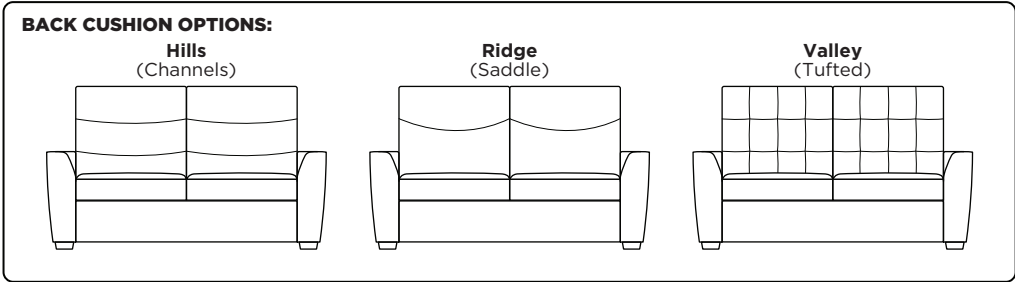

Standard Features:

- Featuring the patented Tiffany 24/7™ platform sleep system
- Room to stretch out with true 80 inches of bedroom-length sleeping surface
- Ultimate comfort on five inches of plush, high-density foam mattress
- Under-sofa dust covers keeps dust and dirt from ever touching the mattress
- Zero wall clearance
- Single-needle top-stitch
- Premium high-density, high-resiliency foam seat cushions
- Loose back and seat cushions
- Lifetime warranty on frame
- Ten-year warranty on mechanism
- Quick-ship delivery

Mattress Options:

- Premier with Crypton® ticking
- Gel
- Tempur-Pedic®

Options:

- High-density, high-resiliency foam seat cushions encased in down
- Back cushion options: **Hills** (channels), **Ridge** (saddle) or **Valley** (tufted)
- Contrasting stitch detail available in Black, Brown, Charcoal, Cream, Espresso, Grey, Lemon, Pink, Royal, Scarlet, Tangerine, or Teal thread color
- Wood legs available in Acorn, Espresso or Walnut finish

* Picture shows left arm seated. Please specify left or right arm seated when ordering.
 All orders are in seated position.
 † Dotted lines for Queen Plus sizes indicates the number of seats.

Scale: 1/8 inch = 1 foot
 All dimensions are approximate and subject to change.