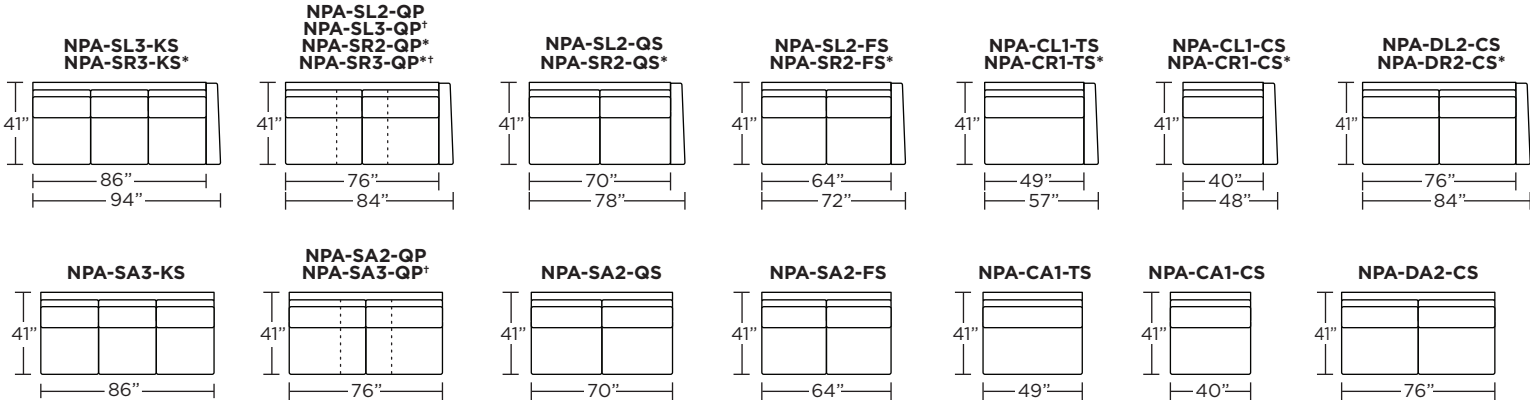

Standard Features:

- Featuring the patented Tiffany 24/7™ platform sleep system
- Room to stretch out with true 80 inches of bedroom-length sleeping surface
- Ultimate comfort on five inches of plush, high-density foam mattress
- Under-sofa dust covers keeps dust and dirt from ever touching the mattress
- Zero wall clearance
- Single-needle top-stitch
- Premium high-density, high-resiliency foam seat cushions
- Loose back and seat cushions
- Lifetime warranty on frame
- Ten-year warranty on mechanism
- Quick-ship delivery

Mattress Options:

- Premier with Crypton® ticking
- Gel
- Tempur-Pedic®

Options:

- High-density, high-resiliency foam seat cushions encased in down
- Back cushion options: **Hills** (channels), **Ridge** (saddle) or **Valley** (tufted)
- Contrasting stitch detail available in Black, Brown, Charcoal, Cream, Espresso, Grey, Lemon, Pink, Royal, Scarlet, Tangerine, or Teal thread color
- Wood legs available in Acorn, Espresso or Walnut finish

* Picture shows left arm seated. Please specify left or right arm seated when ordering.
 All orders are in seated position.
 † Dotted lines for Queen Plus sizes indicates the number of seats.

Scale: 1/8 inch = 1 foot
 All dimensions are approximate and subject to change.