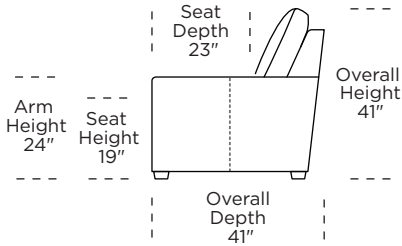

Standard Features:

- Featuring the patented Tiffany 24/7™ platform sleep system
- Room to stretch out with true 80 inches of bedroom-length sleeping surface
- Ultimate comfort on five inches of plush, high-density foam mattress
- Under-sofa dust covers keeps dust and dirt from ever touching the mattress
- Zero wall clearance
- Single-needle top-stitch
- Premium high-density, high-resiliency foam seat cushions
- Loose back and seat cushions
- Lifetime warranty on frame
- Ten-year warranty on mechanism
- Quick-ship delivery

* Picture shows left arm seated. Please specify left or right arm seated when ordering.
 All orders are in seated position.
 † Dotted lines for Queen Plus sizes indicates the number of seats.

Scale: 1/8 inch = 1 foot
 All dimensions are approximate and subject to change.