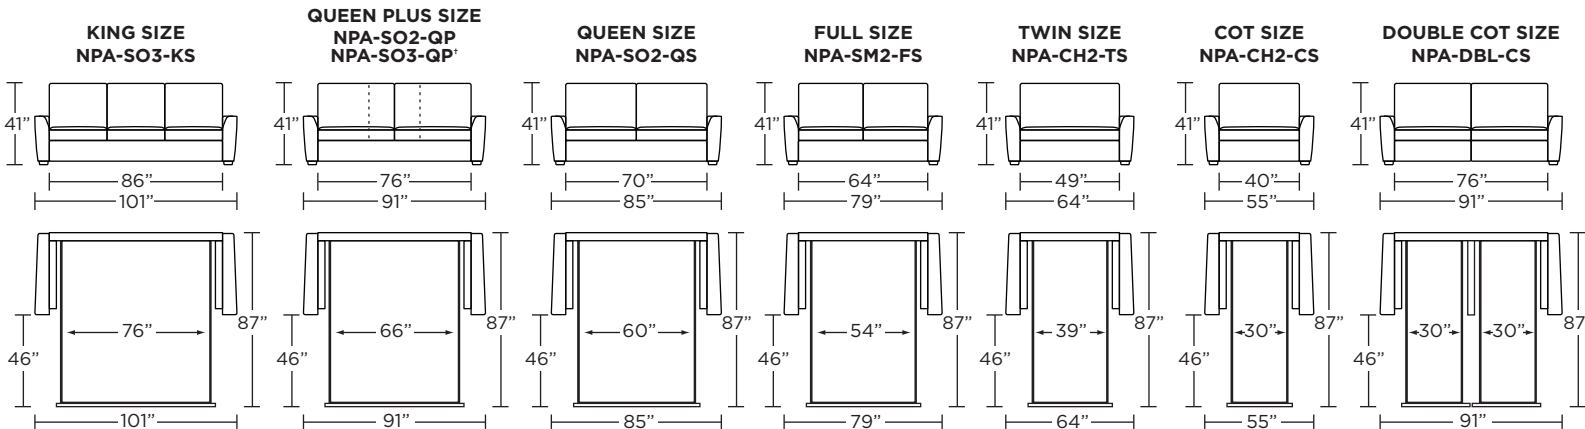

Standard Features:

- Featuring the patented Tiffany 24/7™ platform sleep system
- Room to stretch out with true 80 inches of bedroom-length sleeping surface
- Ultimate comfort on five inches of plush, high-density foam mattress
- Under-sofa dust covers keeps dust and dirt from ever touching the mattress
- Zero wall clearance
- Single-needle top-stitch
- Premium high-density, high-resiliency foam seat cushions
- Loose back and seat cushions
- Lifetime warranty on frame
- Ten-year warranty on mechanism
- Quick-ship delivery

* Picture shows left arm seated. Please specify left or right arm seated when ordering.
 All orders are in seated position.
 † Dotted lines for Queen Plus sizes indicates the number of seats.

Scale: 1/8 inch = 1 foot
 All dimensions are approximate and subject to change.