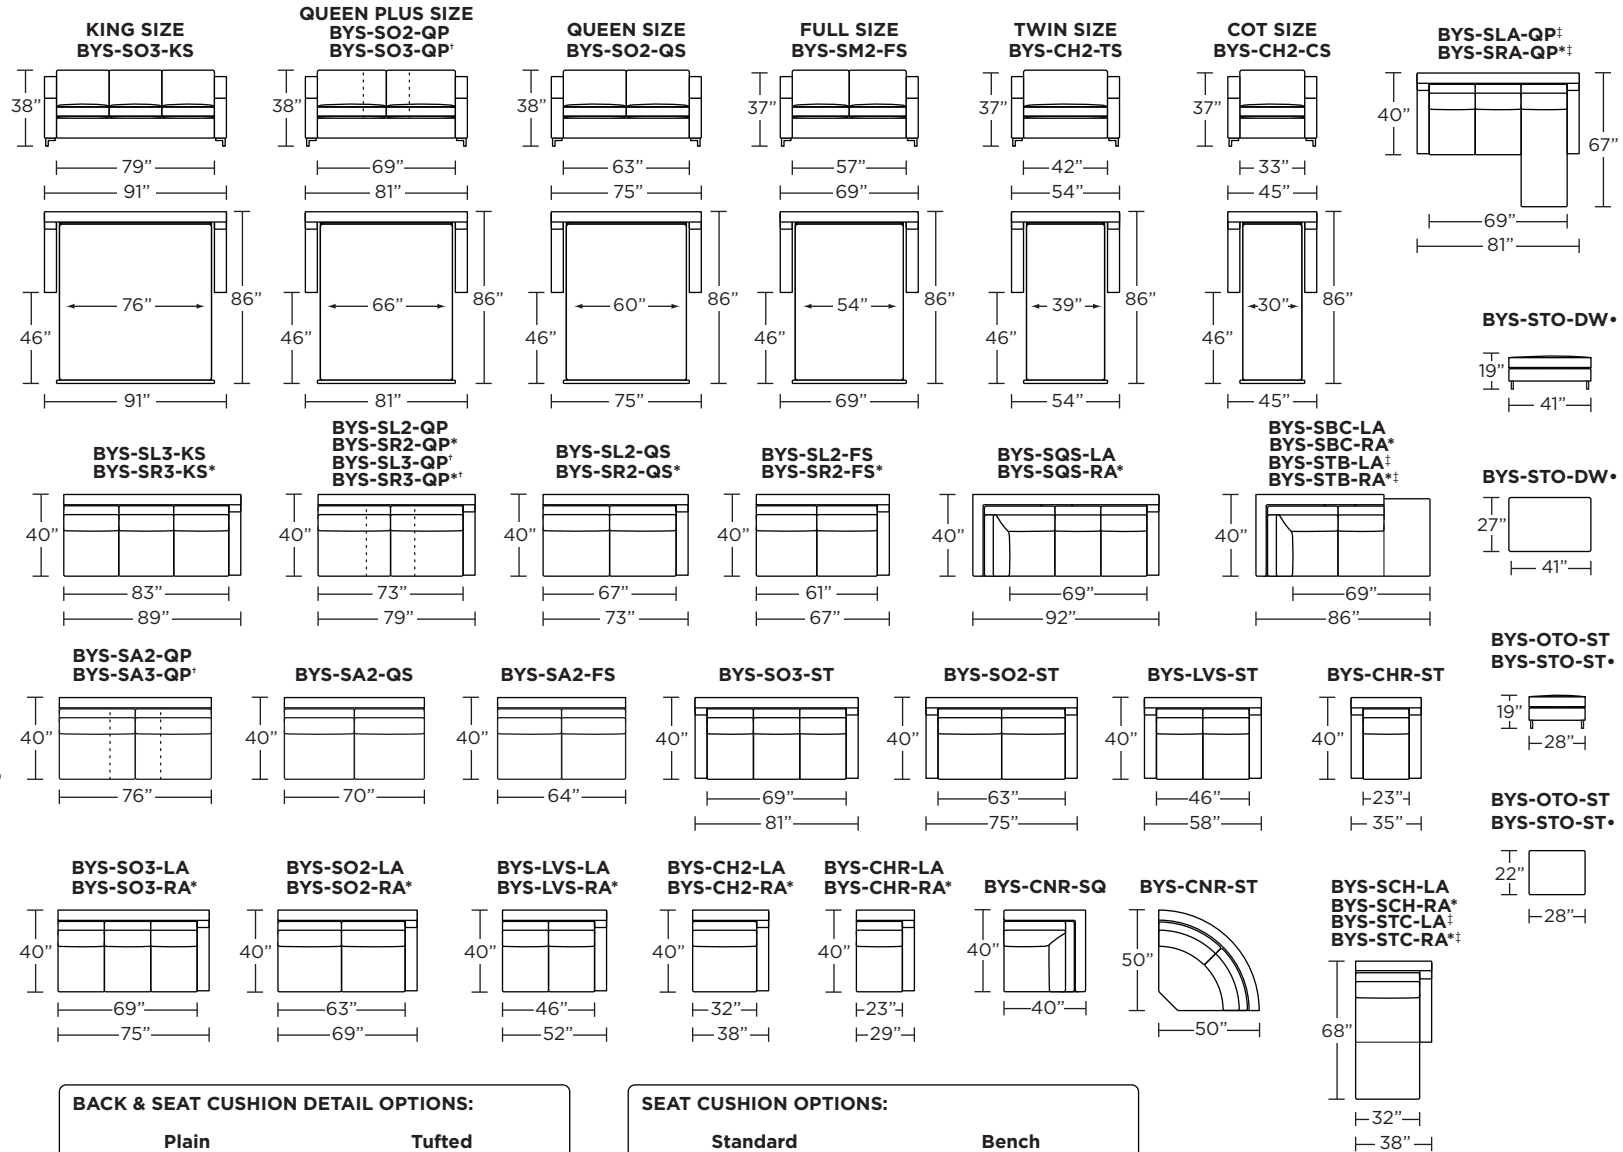

BRYSON

Standard Comfort Sleeper®

Features:

- Featuring the patented Tiffany 24/7™ platform sleep system
- Room to stretch out with true 80 inches of bedroom-length sleeping surface
- Ultimate comfort on four inches of plush, high-density foam mattress
- Under-sofa dust covers keeps dust and dirt from ever touching the mattress
- Zero wall clearance
- Quick-ship delivery
- Double-needle top-stitch
- High-density, high-resiliency foam seat cushions
- Loose back and seat cushions
- Limited lifetime warranty on frame
- 10-year mechanism warranty

Leg height is 4"

Please use actual leather, fabric, Crypton®, Sunbrella® and Ultrasuede® swatches when specifying furniture as the colors shown may vary due to the printing process.

Note: Seat depth includes cushion overhang which may be up to 1"

* Picture shows left arm seated. Please specify left or right arm seated when ordering.

All orders are in seated position.

† Dotted lines for Queen Plus sizes indicates the number of seats.

All dimensions are approximate and subject to change.