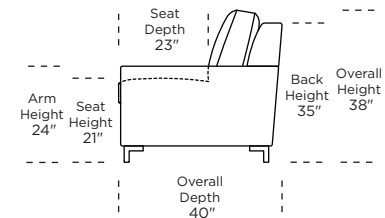

BRYSON

Standard Comfort Sleeper®

Features:

- Featuring the patented Tiffany 24/7™ platform sleep system
- Room to stretch out with true 80 inches of bedroom-length sleeping surface
- Ultimate comfort on four inches of plush, high-density foam mattress
- Under-sofa dust covers keeps dust and dirt from ever touching the mattress
- Zero wall clearance
- Quick-ship delivery
- Double-needle top-stitch
- High-density, high-resiliency foam seat cushions
- Loose back and seat cushions
- Limited lifetime warranty on frame
- 10-year mechanism warranty

Leg height is 4"

Please use actual leather, fabric, Crypton®, Sunbrella® and Ultrasuede® swatches when specifying furniture as the colors shown may vary due to the printing process.

Note: Seat depth includes cushion overhang which may be up to 1"

* Picture shows left arm seated. Please specify left or right arm seated when ordering.

All orders are in seated position.

† Dotted lines for Queen Plus sizes indicates the number of seats.

All dimensions are approximate and subject to change.