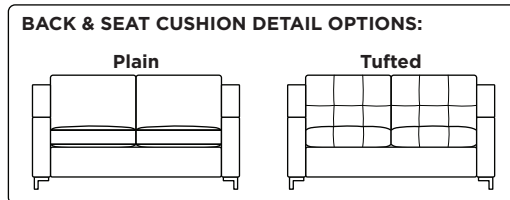

BRYSON

Standard Comfort Sleeper®

Features:

- Featuring the patented Tiffany 24/7™ platform sleep system
- Room to stretch out with true 80 inches of bedroom-length sleeping surface
- Ultimate comfort on four inches of plush, high-density foam mattress
- Under-sofa dust covers keeps dust and dirt from ever touching the mattress
- Zero wall clearance
- Quick-ship delivery
- Double-needle top-stitch
- High-density, high-resiliency foam seat cushions
- Loose back and seat cushions
- Limited lifetime warranty on frame
- 10-year mechanism warranty

Leg height is 4"

Please use actual leather, fabric, Crypton®, Sunbrella® and Ultrasuede® swatches when specifying furniture as the colors shown may vary due to the printing process.

Note: Seat depth includes cushion overhang which may be up to 1"

* Picture shows left arm seated. Please specify left or right arm seated when ordering.

All orders are in seated position.

† Dotted lines for Queen Plus sizes indicates the number of seats.

All dimensions are approximate and subject to change.