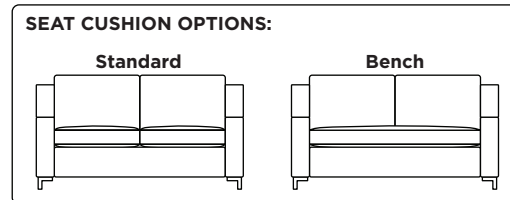

BRYSON

Standard Comfort Sleeper®

Features:

- Featuring the patented Tiffany 24/7™ platform sleep system
- Room to stretch out with true 80 inches of bedroom-length sleeping surface
- Ultimate comfort on four inches of plush, high-density foam mattress
- Under-sofa dust covers keeps dust and dirt from ever touching the mattress
- Zero wall clearance
- Quick-ship delivery
- Double-needle top-stitch
- High-density, high-resiliency foam seat cushions
- Loose back and seat cushions
- Limited lifetime warranty on frame
- 10-year mechanism warranty

Leg height is 4"

Please use actual leather, fabric, Crypton®, Sunbrella® and Ultrasuede® swatches when specifying furniture as the colors shown may vary due to the printing process.

Note: Seat depth includes cushion overhang which may be up to 1"

* Picture shows left arm seated. Please specify left or right arm seated when ordering.

All orders are in seated position.

† Dotted lines for Queen Plus sizes indicates the number of seats.

All dimensions are approximate and subject to change.