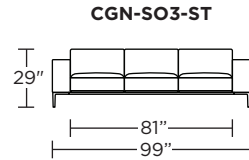

Options:

- Choice of decorative stitch detail - blanket, cross, double-needle, or zig-zag
 - Contrasting stitch detail available in Black, Brown, Charcoal, Cream, Espresso, Grey, Lemon, Pink, Royal, Scarlet, Tangerine, or Teal thread color
 - Aluminum legs available in Black, Bronze or Polished finish
- Please use actual leather, fabric, Crypton®, Sunbrella® and Ultrasuede® swatches when specifying furniture as the colors shown may vary due to the printing process.*

Note: Dotted line indicates seam on leather, Ultrasuede® and up the roll fabrics. Seams are eliminated with railroaded fabrics.

Scale: 1/8 inch = 1 foot
All dimensions are approximate and subject to change.
Specify components from the sitting position.