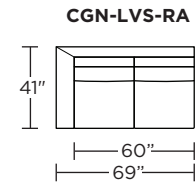

Note: Dotted line indicates seam on leather, Ultrasuede® and up the roll fabrics. Seams are eliminated with railroaded fabrics.

Scale: 1/8 inch = 1 foot
All dimensions are approximate and subject to change.
Specify components from the sitting position.