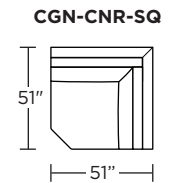

Note: Dotted line indicates seam on leather, Ultrasuede® and up the roll fabrics. Seams are eliminated with railroaded fabrics.

Scale: 1/8 inch = 1 foot
All dimensions are approximate and subject to change.
Specify components from the sitting position.