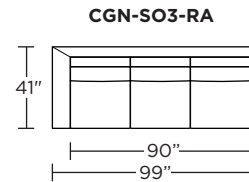

Note: Dotted line indicates seam on leather, Ultrasuede® and up the roll fabrics. Seams are eliminated with railroaded fabrics.

Scale: 1/8 inch = 1 foot
All dimensions are approximate and subject to change.
Specify components from the sitting position.