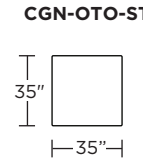

Note: Dotted line indicates seam on leather, Ultrasuede® and up the roll fabrics. Seams are eliminated with railroaded fabrics.

Scale: 1/8 inch = 1 foot
All dimensions are approximate and subject to change.
Specify components from the sitting position.