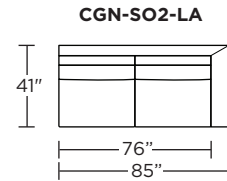

Note: Dotted line indicates seam on leather, Ultrasuede® and up the roll fabrics. Seams are eliminated with railroaded fabrics.

Scale: 1/8 inch = 1 foot
All dimensions are approximate and subject to change.
Specify components from the sitting position.