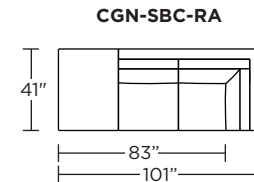

Note: Dotted line indicates seam on leather, Ultrasuede® and up the roll fabrics. Seams are eliminated with railroaded fabrics.

Scale: 1/8 inch = 1 foot
All dimensions are approximate and subject to change.
Specify components from the sitting position.