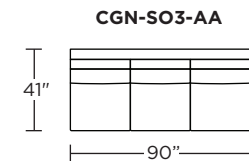

Note: Dotted line indicates seam on leather, Ultrasuede® and up the roll fabrics. Seams are eliminated with railroaded fabrics.

Scale: 1/8 inch = 1 foot
All dimensions are approximate and subject to change.
Specify components from the sitting position.