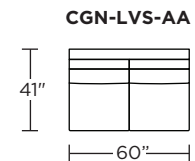

Note: Dotted line indicates seam on leather, Ultrasuede® and up the roll fabrics. Seams are eliminated with railroaded fabrics.

Scale: 1/8 inch = 1 foot
All dimensions are approximate and subject to change.
Specify components from the sitting position.