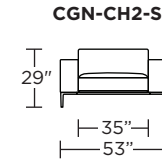

Note: Dotted line indicates seam on leather, Ultrasuede® and up the roll fabrics. Seams are eliminated with railroaded fabrics.

Scale: 1/8 inch = 1 foot
All dimensions are approximate and subject to change.
Specify components from the sitting position.