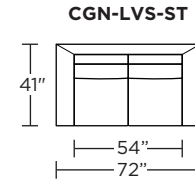

Note: Dotted line indicates seam on leather, Ultrasuede® and up the roll fabrics. Seams are eliminated with railroaded fabrics.

Scale: 1/8 inch = 1 foot
All dimensions are approximate and subject to change.
Specify components from the sitting position.