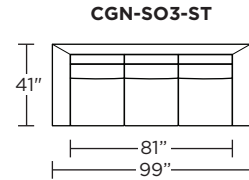

Note: Dotted line indicates seam on leather, Ultrasuede® and up the roll fabrics. Seams are eliminated with railroaded fabrics.

Scale: 1/8 inch = 1 foot
All dimensions are approximate and subject to change.
Specify components from the sitting position.