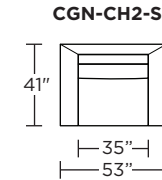

Note: Dotted line indicates seam on leather, Ultrasuede® and up the roll fabrics. Seams are eliminated with railroaded fabrics.

Scale: 1/8 inch = 1 foot
All dimensions are approximate and subject to change.
Specify components from the sitting position.