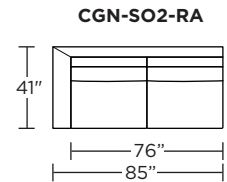

Note: Dotted line indicates seam on leather, Ultrasuede® and up the roll fabrics. Seams are eliminated with railroaded fabrics.

Scale: 1/8 inch = 1 foot
All dimensions are approximate and subject to change.
Specify components from the sitting position.