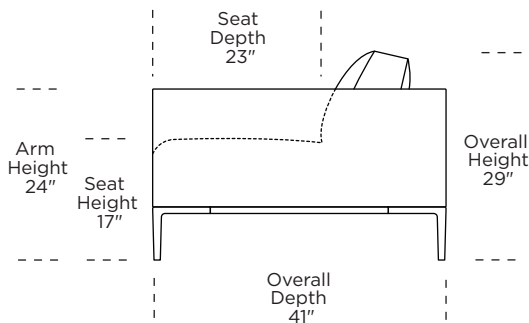

Note: Dotted line indicates seam on leather, Ultrasuede® and up the roll fabrics. Seams are eliminated with railroaded fabrics.

Scale: 1/8 inch = 1 foot
All dimensions are approximate and subject to change.
Specify components from the sitting position.