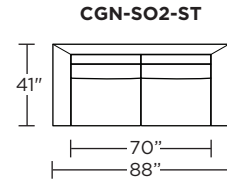

Note: Dotted line indicates seam on leather, Ultrasuede® and up the roll fabrics. Seams are eliminated with railroaded fabrics.

Scale: 1/8 inch = 1 foot
All dimensions are approximate and subject to change.
Specify components from the sitting position.