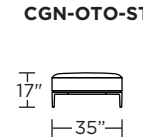

Note: Dotted line indicates seam on leather, Ultrasuede® and up the roll fabrics. Seams are eliminated with railroaded fabrics.

Scale: 1/8 inch = 1 foot
All dimensions are approximate and subject to change.
Specify components from the sitting position.