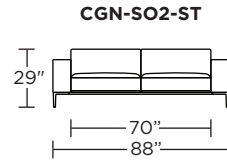

Options:

- Choice of decorative stitch detail - blanket, cross, double-needle, or zig-zag
 - Contrasting stitch detail available in Black, Brown, Charcoal, Cream, Espresso, Grey, Lemon, Pink, Royal, Scarlet, Tangerine, or Teal thread color
 - Aluminum legs available in Black, Bronze or Polished finish
- Please use actual leather, fabric, Crypton®, Sunbrella® and Ultrasuede® swatches when specifying furniture as the colors shown may vary due to the printing process.*

Note: Dotted line indicates seam on leather, Ultrasuede® and up the roll fabrics. Seams are eliminated with railroaded fabrics.

Scale: 1/8 inch = 1 foot
All dimensions are approximate and subject to change.
Specify components from the sitting position.