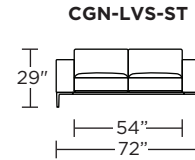

Note: Dotted line indicates seam on leather, Ultrasuede® and up the roll fabrics. Seams are eliminated with railroaded fabrics.

Scale: 1/8 inch = 1 foot
All dimensions are approximate and subject to change.
Specify components from the sitting position.