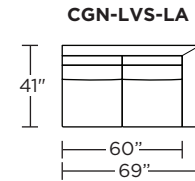

Note: Dotted line indicates seam on leather, Ultrasuede® and up the roll fabrics. Seams are eliminated with railroaded fabrics.

Scale: 1/8 inch = 1 foot
All dimensions are approximate and subject to change.
Specify components from the sitting position.