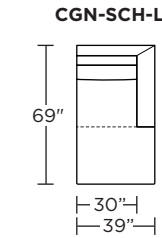

Note: Dotted line indicates seam on leather, Ultrasuede® and up the roll fabrics. Seams are eliminated with railroaded fabrics.

Scale: 1/8 inch = 1 foot
All dimensions are approximate and subject to change.
Specify components from the sitting position.