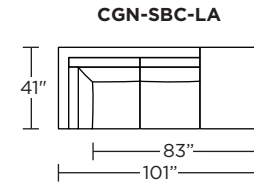

Note: Dotted line indicates seam on leather, Ultrasuede® and up the roll fabrics. Seams are eliminated with railroaded fabrics.

Scale: 1/8 inch = 1 foot
All dimensions are approximate and subject to change.
Specify components from the sitting position.