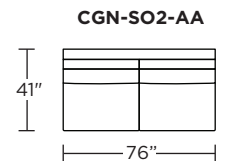

Note: Dotted line indicates seam on leather, Ultrasuede® and up the roll fabrics. Seams are eliminated with railroaded fabrics.

Scale: 1/8 inch = 1 foot
All dimensions are approximate and subject to change.
Specify components from the sitting position.