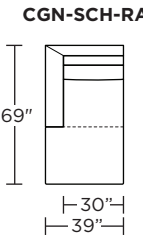

Note: Dotted line indicates seam on leather, Ultrasuede® and up the roll fabrics. Seams are eliminated with railroaded fabrics.

Scale: 1/8 inch = 1 foot
All dimensions are approximate and subject to change.
Specify components from the sitting position.