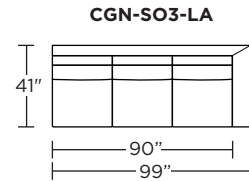

Note: Dotted line indicates seam on leather, Ultrasuede® and up the roll fabrics. Seams are eliminated with railroaded fabrics.

Scale: 1/8 inch = 1 foot
All dimensions are approximate and subject to change.
Specify components from the sitting position.