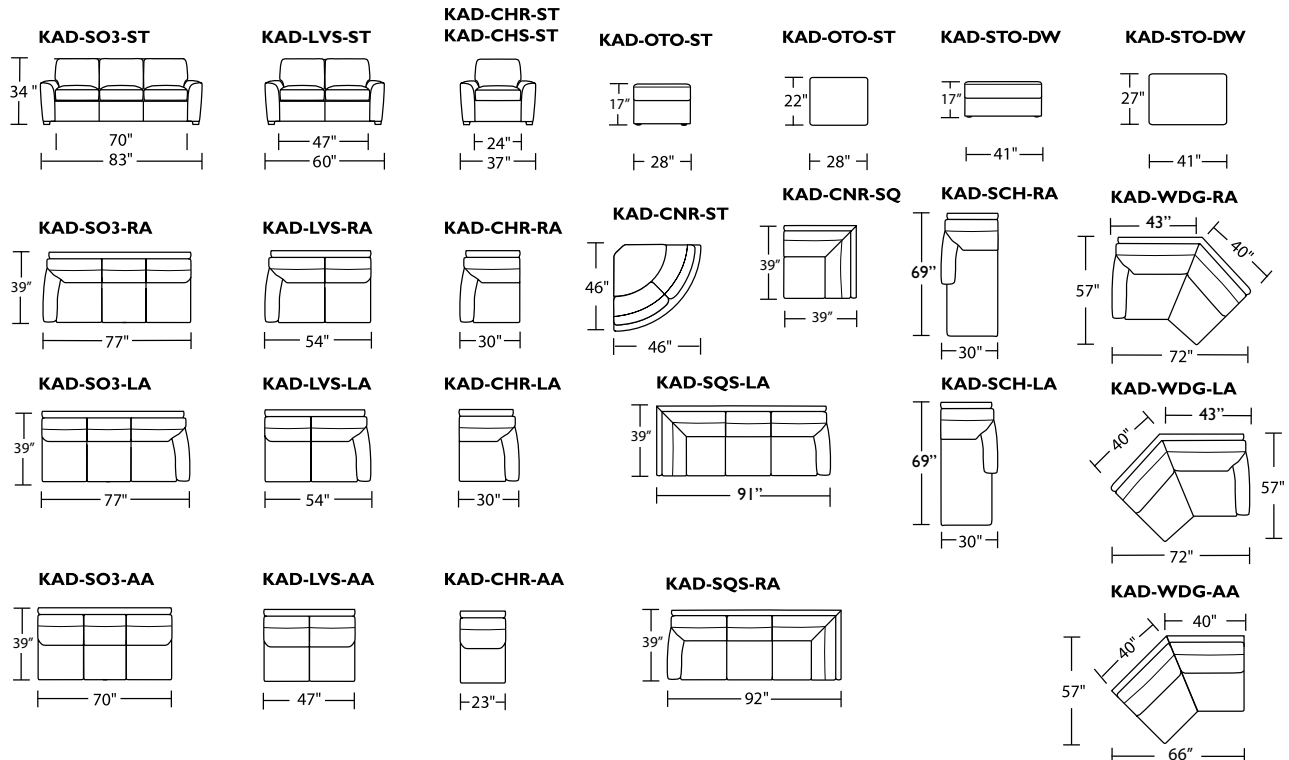

AMERICAN LEATHER®
AMERICAN LEATHER® CLASSICS COLLECTION
SOFAS & SECTIONALS

KADEN

Standard Stationary Features:

- Advanced unidirectional suspension system
- Premium high-density, high-resiliency foam seats
- Quick-ship delivery
- Lifetime warranty on frame & suspension
- Welt cord on arms
- Double-needle top stitching
- Loose back & seat cushions

Options:

- Wood legs available in Acorn, Espresso or Walnut finish
- Premium high-density, high-resiliency foam seats encased in down
- Extra firm premium high-density, high-resiliency foam seats
- Contrasting welt cord trim on arms

Please use actual leather, fabric and Ultrasuede® swatches when specifying furniture as the colors shown may vary due to the printing process.

Suggested Configurations