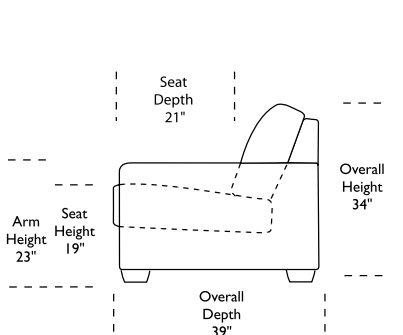

Please use actual leather, fabric and Ultrasuede® swatches when specifying furniture as the colors shown may vary due to the printing process.

Suggested Configurations

*Note: arm height for this frame is measured at the highest point of the arm.

Scale: 1/8 inch = 1 foot
 All dimensions are approximate and subject to change.
 Specify components from the sitting position.

Also available in six different bed sizes as **KAYLA** in the Comfort Sleeper™ Collection
 Comfort Sleepers utilize the Tiffany 24/7™ Convertible bed mechanism, U.S. Patent #4737996 and #6904628