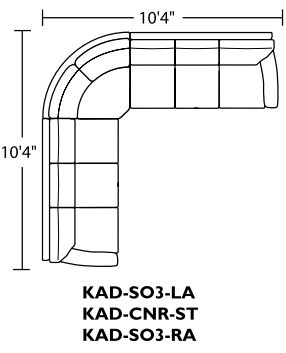

*Note: arm height for this frame is measured at the highest point of the arm.

Scale: 1/8 inch = 1 foot
All dimensions are approximate and subject to change.
Specify components from the sitting position.

Also available in six different bed sizes as **KAYLA** in the Comfort Sleeper™ Collection
Comfort Sleepers utilize the Tiffany 24/7™ Convertible bed mechanism, U.S. Patent #4737996 and #6904628