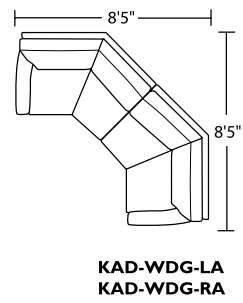

*Note: arm height for this frame is measured at the highest point of the arm.

Scale: 1/8 inch = 1 foot
All dimensions are approximate and subject to change.
Specify components from the sitting position.

Also available in six different bed sizes as **KAYLA** in the Comfort Sleeper™ Collection
Comfort Sleepers utilize the Tiffany 24/7™ Convertible bed mechanism, U.S. Patent #4737996 and #6904628