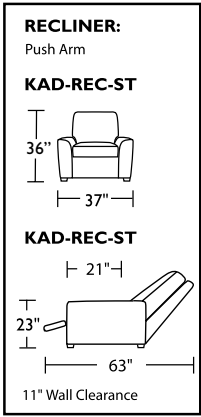

Please use actual leather, fabric and Ultrasuede® swatches when specifying furniture as the colors shown may vary due to the printing process.

Suggested Configurations

*Note: arm height for this frame is measured at the highest point of the arm.

Scale: 1/8 inch = 1 foot
 All dimensions are approximate and subject to change.
 Specify components from the sitting position.

Also available in six different bed sizes as **KAYLA** in the Comfort Sleeper™ Collection
 Comfort Sleepers utilize the Tiffany 24/7™ Convertible bed mechanism, U.S. Patent #4737996 and #6904628