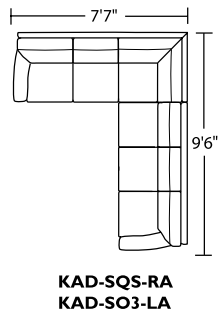

Please use actual leather, fabric and Ultrasuede® swatches when specifying furniture as the colors shown may vary due to the printing process.

Suggested Configurations

*Note: arm height for this frame is measured at the highest point of the arm.

Scale: 1/8 inch = 1 foot
 All dimensions are approximate and subject to change.
 Specify components from the sitting position.

Also available in six different bed sizes as **KAYLA** in the Comfort Sleeper™ Collection
 Comfort Sleepers utilize the Tiffany 24/7™ Convertible bed mechanism, U.S. Patent #4737996 and #6904628