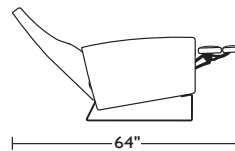

Wall Clearance is 16"

NIO-REC-ST

NIO-REC-ST

NIO-REC-ST

Scale: 1/4 inch = 1 foot
All dimensions are approximate and subject to change.
Specify components from the sitting position.