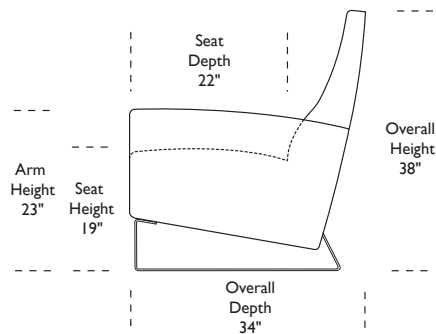

Wall Clearance is 16"

NIO-REC-ST

NIO-REC-ST

NIO-REC-ST

Scale: 1/4 inch = 1 foot
All dimensions are approximate and subject to change.
Specify components from the sitting position.