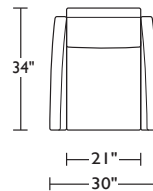

Wall Clearance is 16"

NIO-REC-ST

NIO-REC-ST

NIO-REC-ST

Scale: 1/4 inch = 1 foot
All dimensions are approximate and subject to change.
Specify components from the sitting position.