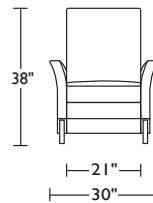

Wall Clearance is 16"

NIO-REC-ST

NIO-REC-ST

NIO-REC-ST

Scale: 1/4 inch = 1 foot
All dimensions are approximate and subject to change.
Specify components from the sitting position.