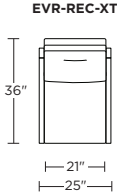

AMERICAN LEATHER®
RE-INVENTED RECLINER™ COLLECTION

EVANDER

Standard Features:

- Advanced unidirectional suspension system
- Premium high-density, high-resiliency foam seat
- Semi-attached back cushion
- Tight seat cushion
- Single-needle top-stitch
- Lifetime warranty on frame and suspension
- Quick-ship delivery

Options:

- Solid wood base available in Natural Walnut or Gray Ash

Additional Power Options:

- Motorized recliner with an on-seat control panel that is easy to use and includes a USB charging port
- Motor has a five-year warranty
- Lithium-ion battery pack available
- Battery pack has a one-year warranty

Please use actual leather, fabric, Crypton®, Sunbrella® and Ultrasuede® swatches when specifying furniture as the colors shown may vary due to the printing process.

Wall Clearance is 16"

V.09.06.22