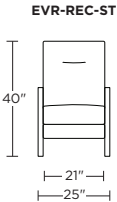

AMERICAN LEATHER®
RE-INVENTED RECLINER™ COLLECTION

EVANDER

Standard Features:

- Advanced unidirectional suspension system
- Premium high-density, high-resiliency foam seat
- Semi-attached back cushion
- Tight seat cushion
- Single-needle top-stitch
- Lifetime warranty on frame and suspension
- Quick-ship delivery

Options:

- Solid wood base available in Natural Walnut or Gray Ash

Additional Power Options:

- Motorized recliner with an on-seat control panel that is easy to use and includes a USB charging port
- Motor has a five-year warranty
- Lithium-ion battery pack available
- Battery pack has a one-year warranty

Please use actual leather, fabric, Crypton®, Sunbrella® and Ultrasuede® swatches when specifying furniture as the colors shown may vary due to the printing process.

Wall Clearance is 16"

V.09.06.22