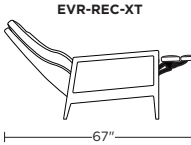

AMERICAN LEATHER®
RE-INVENTED RECLINER™ COLLECTION

EVANDER

Standard Features:

- Advanced unidirectional suspension system
- Premium high-density, high-resiliency foam seat
- Semi-attached back cushion
- Tight seat cushion
- Single-needle top-stitch
- Lifetime warranty on frame and suspension
- Quick-ship delivery

Options:

- Solid wood base available in Natural Walnut or Gray Ash

Additional Power Options:

- Motorized recliner with an on-seat control panel that is easy to use and includes a USB charging port
- Motor has a five-year warranty
- Lithium-ion battery pack available
- Battery pack has a one-year warranty

Please use actual leather, fabric, Crypton®, Sunbrella® and Ultrasuede® swatches when specifying furniture as the colors shown may vary due to the printing process.

Wall Clearance is 16"

V.09.06.22