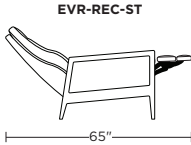

AMERICAN LEATHER®
RE-INVENTED RECLINER™ COLLECTION

EVANDER

Standard Features:

- Advanced unidirectional suspension system
- Premium high-density, high-resiliency foam seat
- Semi-attached back cushion
- Tight seat cushion
- Single-needle top-stitch
- Lifetime warranty on frame and suspension
- Quick-ship delivery

Options:

- Solid wood base available in Natural Walnut or Gray Ash

Additional Power Options:

- Motorized recliner with an on-seat control panel that is easy to use and includes a USB charging port
- Motor has a five-year warranty
- Lithium-ion battery pack available
- Battery pack has a one-year warranty

Please use actual leather, fabric, Crypton®, Sunbrella® and Ultrasuede® swatches when specifying furniture as the colors shown may vary due to the printing process.

Wall Clearance is 16"

V.09.06.22