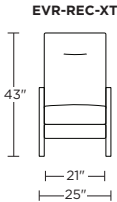

AMERICAN LEATHER®
RE-INVENTED RECLINER™ COLLECTION

EVANDER

Standard Features:

- Advanced unidirectional suspension system
- Premium high-density, high-resiliency foam seat
- Semi-attached back cushion
- Tight seat cushion
- Single-needle top-stitch
- Lifetime warranty on frame and suspension
- Quick-ship delivery

Options:

- Solid wood base available in Natural Walnut or Gray Ash

Additional Power Options:

- Motorized recliner with an on-seat control panel that is easy to use and includes a USB charging port
- Motor has a five-year warranty
- Lithium-ion battery pack available
- Battery pack has a one-year warranty

Please use actual leather, fabric, Crypton®, Sunbrella® and Ultrasuede® swatches when specifying furniture as the colors shown may vary due to the printing process.

Wall Clearance is 16"

V.09.06.22