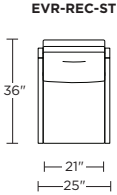

AMERICAN LEATHER®
RE-INVENTED RECLINER™ COLLECTION

EVANDER

Standard Features:

- Advanced unidirectional suspension system
- Premium high-density, high-resiliency foam seat
- Semi-attached back cushion
- Tight seat cushion
- Single-needle top-stitch
- Lifetime warranty on frame and suspension
- Quick-ship delivery

Options:

- Solid wood base available in Natural Walnut or Gray Ash

Additional Power Options:

- Motorized recliner with an on-seat control panel that is easy to use and includes a USB charging port
- Motor has a five-year warranty
- Lithium-ion battery pack available
- Battery pack has a one-year warranty

Please use actual leather, fabric, Crypton®, Sunbrella® and Ultrasuede® swatches when specifying furniture as the colors shown may vary due to the printing process.

Wall Clearance is 16"

V.09.06.22