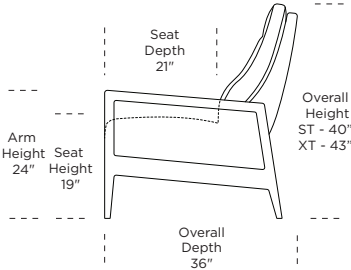

AMERICAN LEATHER®
RE-INVENTED RECLINER™ COLLECTION

EVANDER

Standard Features:

- Advanced unidirectional suspension system
- Premium high-density, high-resiliency foam seat
- Semi-attached back cushion
- Tight seat cushion
- Single-needle top-stitch
- Lifetime warranty on frame and suspension
- Quick-ship delivery

Options:

- Solid wood base available in Natural Walnut or Gray Ash

Additional Power Options:

- Motorized recliner with an on-seat control panel that is easy to use and includes a USB charging port
- Motor has a five-year warranty
- Lithium-ion battery pack available
- Battery pack has a one-year warranty

Please use actual leather, fabric, Crypton®, Sunbrella® and Ultrasuede® swatches when specifying furniture as the colors shown may vary due to the printing process.

Wall Clearance is 16"

V.09.06.22