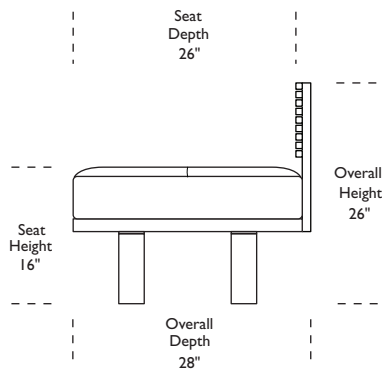

KNX-DAY-LA

KNX-DAY-RA

KNX-PLW-ST

KNX-PLW-ST

KNX-DAY-LA

KNX-DAY-RA

Scale : 1/4 inch = 1 foot
 All dimensions are approximate and subject to change.
 Specify all components from the sitting position.

V.11.09.15