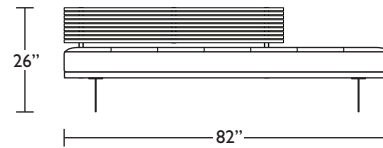

KNX-DAY-LA

KNX-DAY-RA

KNX-PLW-ST

KNX-PLW-ST

KNX-DAY-LA

KNX-DAY-RA

Scale : 1/4 inch = 1 foot
 All dimensions are approximate and subject to change.
 Specify all components from the sitting position.

V.11.09.15