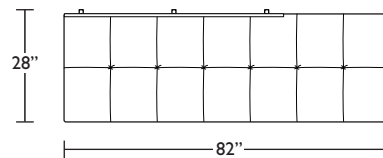

KNX-DAY-LA

KNX-DAY-RA

KNX-PLW-ST

KNX-PLW-ST

KNX-DAY-LA

KNX-DAY-RA

Scale : 1/4 inch = 1 foot
 All dimensions are approximate and subject to change.
 Specify all components from the sitting position.

V.11.09.15