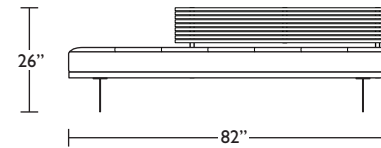

KNX-DAY-LA

KNX-DAY-RA

KNX-PLW-ST

KNX-PLW-ST

KNX-DAY-LA

KNX-DAY-RA

Scale : 1/4 inch = 1 foot
 All dimensions are approximate and subject to change.
 Specify all components from the sitting position.

V.11.09.15