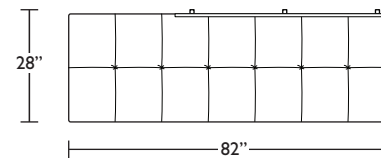

KNX-DAY-LA

KNX-DAY-RA

KNX-PLW-ST

KNX-PLW-ST

KNX-DAY-LA

KNX-DAY-RA

Scale : 1/4 inch = 1 foot
 All dimensions are approximate and subject to change.
 Specify all components from the sitting position.

V.11.09.15