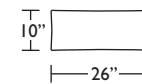

KNX-DAY-LA

KNX-DAY-RA

KNX-PLW-ST

KNX-PLW-ST

KNX-DAY-LA

KNX-DAY-RA

Scale : 1/4 inch = 1 foot
 All dimensions are approximate and subject to change.
 Specify all components from the sitting position.

V.11.09.15