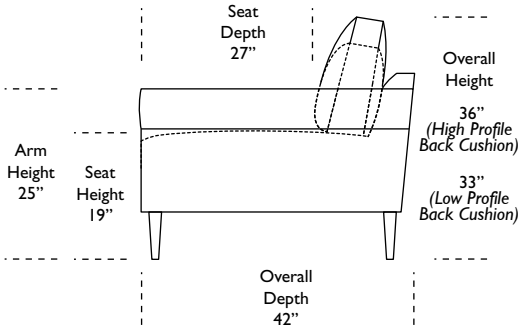

Standard Features:

- Advanced unidirectional suspension system
- Loose back and seat cushions
- Single-needle top-stitch
- Lifetime warranty on frame and suspension
- Quick-ship delivery

Options:

- Premium high-density, high-resiliency foam seat cushions encased in down
- Premium high-density, high-resiliency foam seat cushions
- Metal legs available in Antique Brass, Burnished Bronze or Polished Nickel finish
- Solid wood legs available in Natural Walnut or Gray Ash
- Contrasting seat and back cushions (two-tone) available
- Low profile back cushions available (overall height 33")
- High profile back cushions available (overall height 36")

Please use actual leather, fabric, Crypton®, Sunbrella® and Ultrasuede® swatches when specifying furniture as the colors shown may vary due to the printing process.

42" Overall Depth

Note: Dotted line indicates seam on leather, Ultrasuede® and up the roll fabrics. Seams are eliminated with railroaded fabrics.