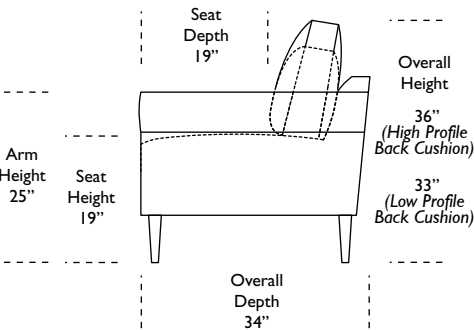

Please use actual leather, fabric, Crypton®, Sunbrella® and Ultrasuede® swatches when specifying furniture as the colors shown may vary due to the printing process.

**34" Overall Depth**

**Note:** Dotted line indicates seam on leather, Ultrasuede® and up the roll fabrics. Seams are eliminated with railroaded fabrics.

Scale: 1/8 inch = 1 foot  
All dimensions are approximate and subject to change.

V01.31.19

**Standard Features:**

- Advanced unidirectional suspension system
- Loose back and seat cushions
- Single-needle top-stitch
- Lifetime warranty on frame and suspension
- Quick-ship delivery