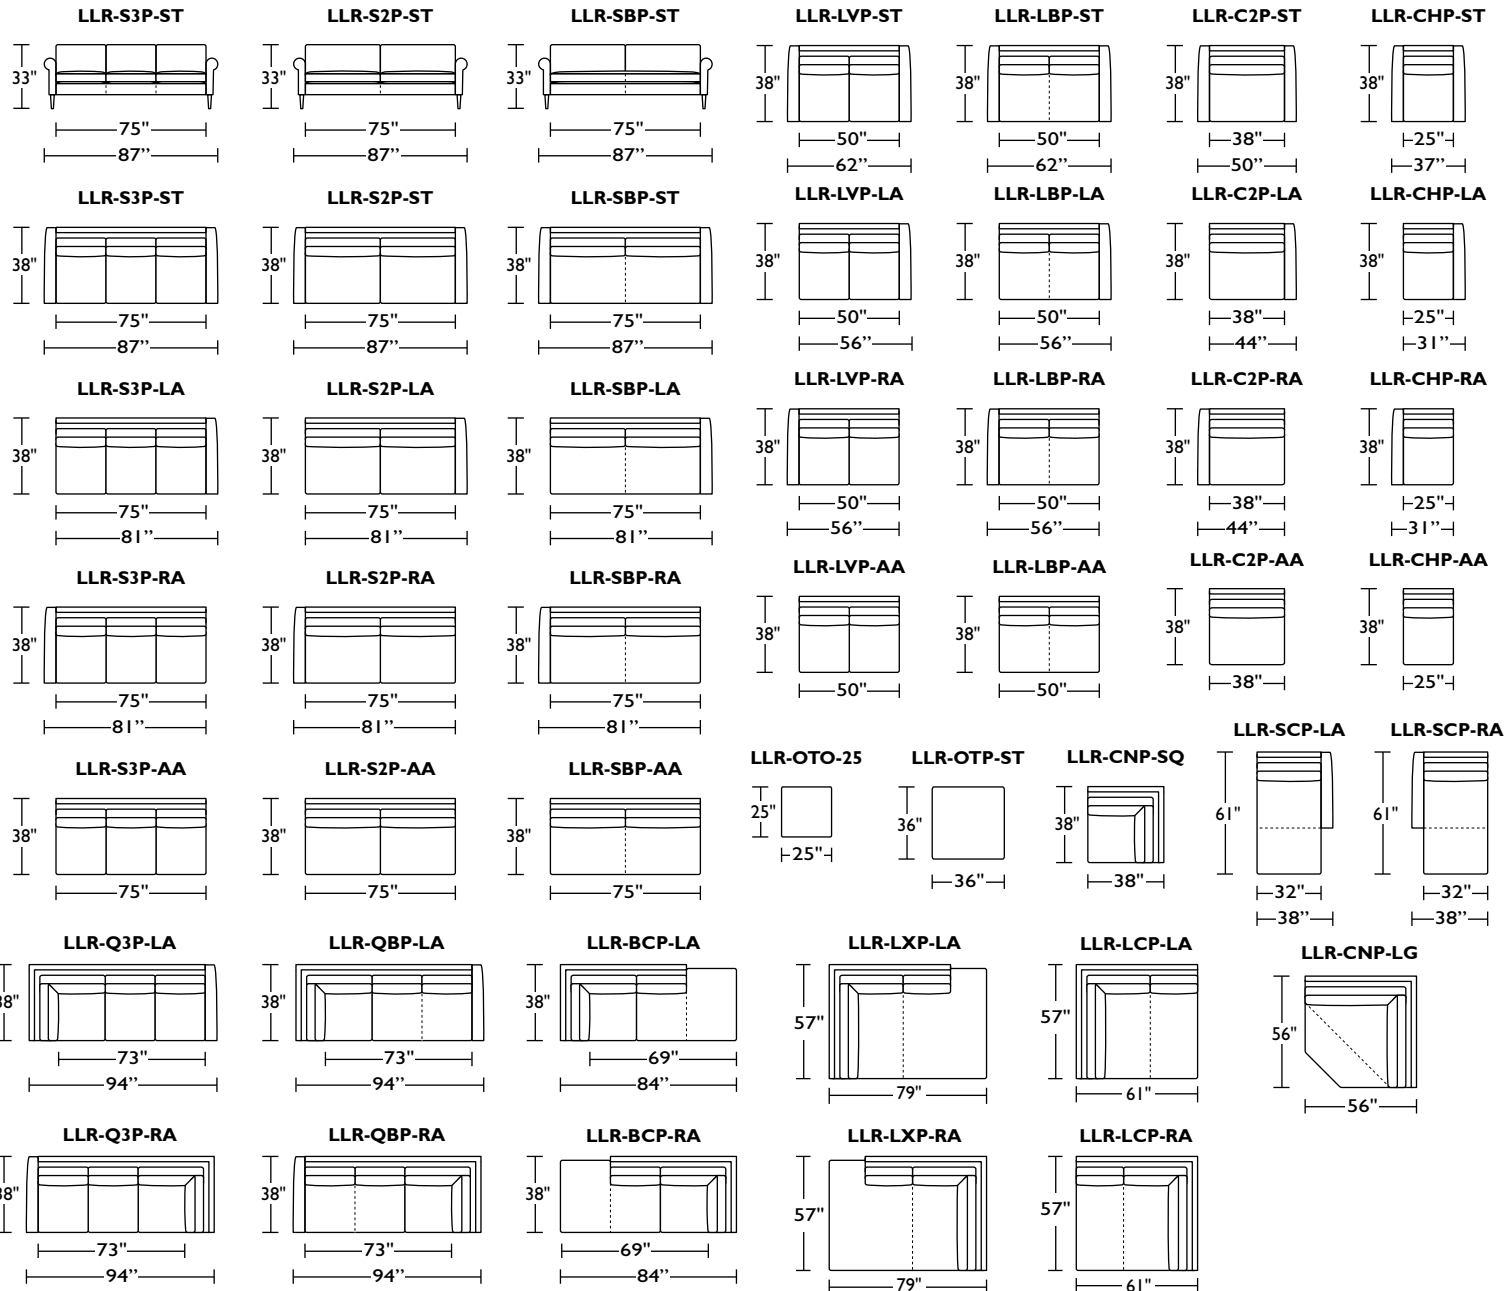

Please use actual leather, fabric, Crypton®, Sunbrella® and Ultrasuede® swatches when specifying furniture as the colors shown may vary due to the printing process.

**34" Overall Depth**

**Note:** Dotted line indicates seam on leather, Ultrasuede® and up the roll fabrics. Seams are eliminated with railroaded fabrics.

Scale: 1/8 inch = 1 foot  
All dimensions are approximate and subject to change.

V01.31.19

**Standard Features:**

- Advanced unidirectional suspension system
- Loose back and seat cushions
- Single-needle top-stitch
- Lifetime warranty on frame and suspension
- Quick-ship delivery

Please use actual leather, fabric, Crypton®, Sunbrella® and Ultrasuede® swatches when specifying furniture as the colors shown may vary due to the printing process.

**38" Overall Depth**

**Note:** Dotted line indicates seam on leather, Ultrasuede® and up the roll fabrics.  
Seams are eliminated with railroaded fabrics.