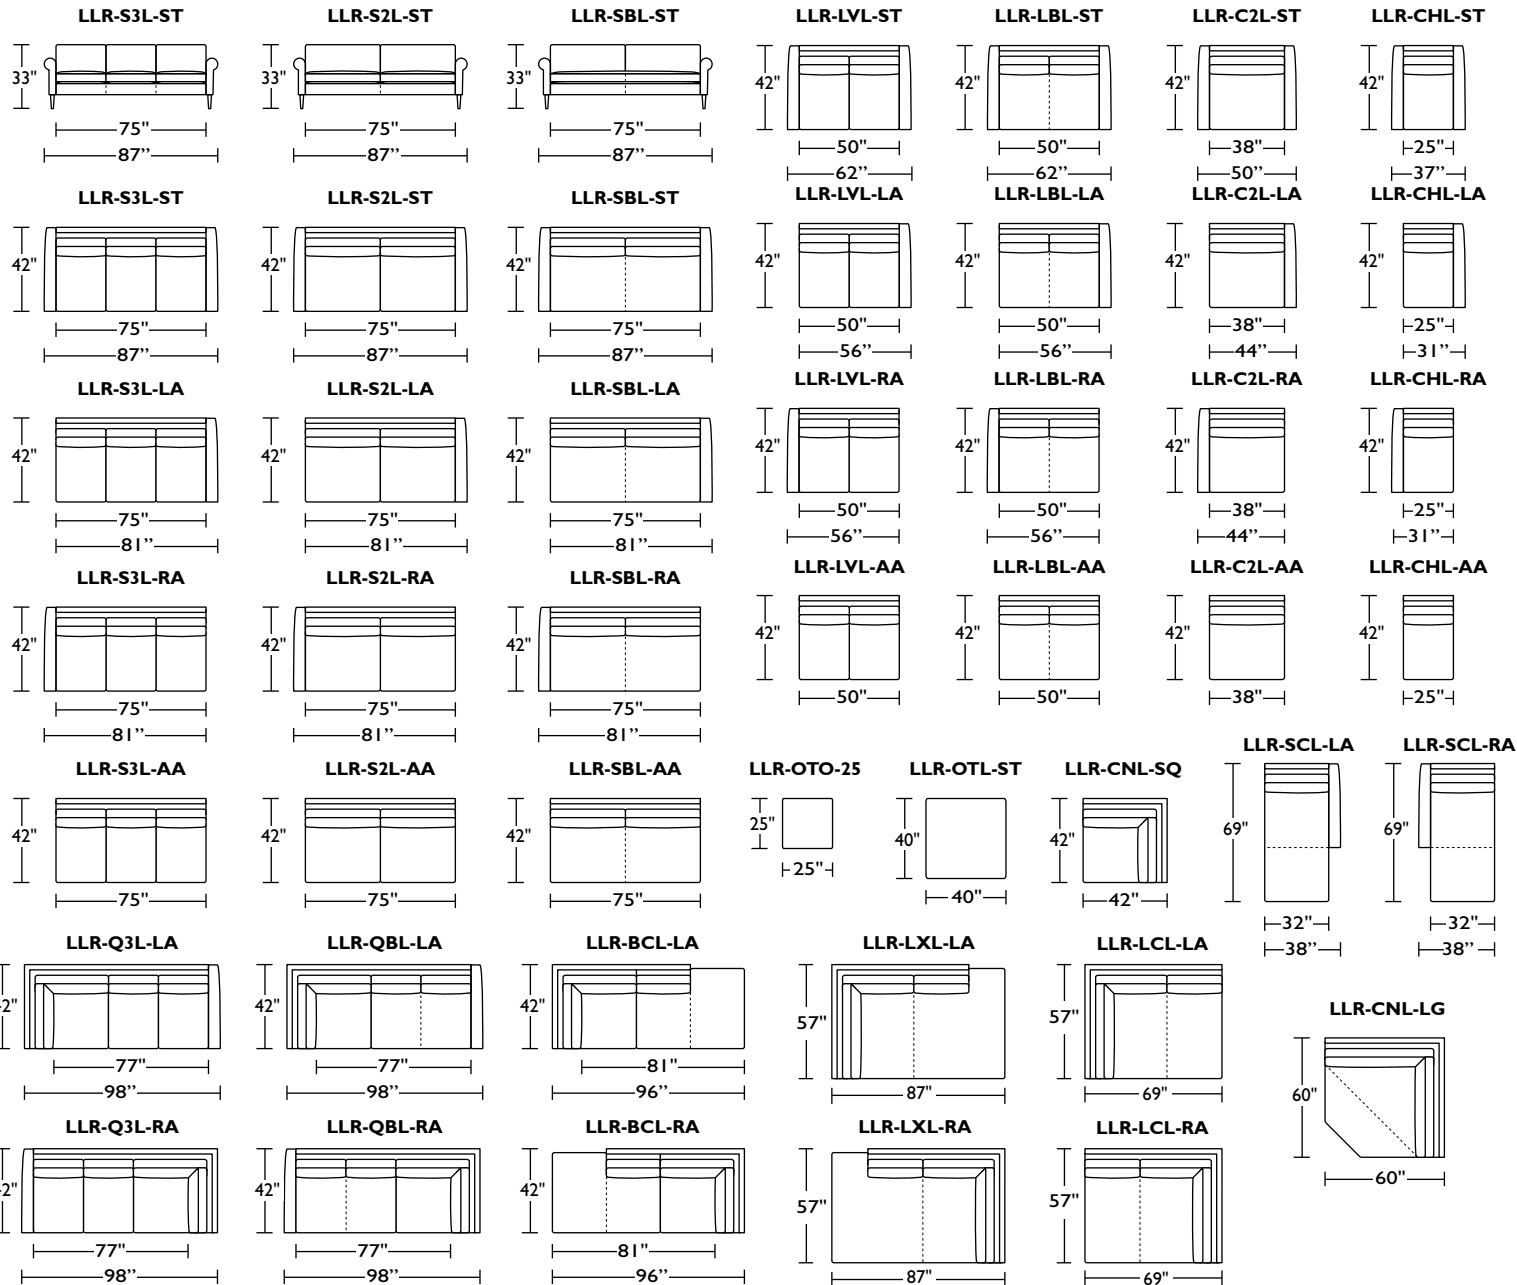

Standard Features:

- Advanced unidirectional suspension system
- Loose back and seat cushions
- Single-needle top-stitch
- Lifetime warranty on frame and suspension
- Quick-ship delivery

Options:

- Premium high-density, high-resiliency foam seat cushions encased in down
- Premium high-density, high-resiliency foam seat cushions
- Metal legs available in Antique Brass, Burnished Bronze or Polished Nickel finish
- Solid wood legs available in Natural Walnut or Gray Ash
- Contrasting seat and back cushions (two-tone) available
- Low profile back cushions available (overall height 33")
- High profile back cushions available (overall height 36")

Please use actual leather, fabric, Crypton®, Sunbrella® and Ultrasuede® swatches when specifying furniture as the colors shown may vary due to the printing process.

42" Overall Depth

Note: Dotted line indicates seam on leather, Ultrasuede® and up the roll fabrics. Seams are eliminated with railroaded fabrics.