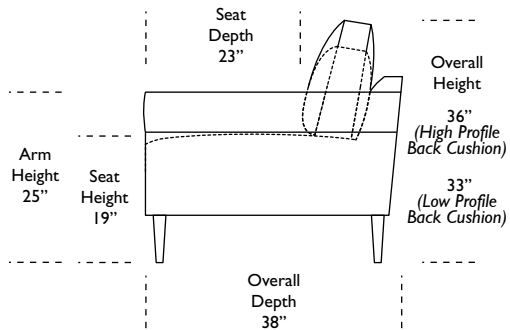

Standard Features:

- Advanced unidirectional suspension system
- Loose back and seat cushions
- Single-needle top-stitch
- Lifetime warranty on frame and suspension
- Quick-ship delivery

Options:

- Premium high-density, high-resiliency foam seat cushions encased in down
- Premium high-density, high-resiliency foam seat cushions
- Metal legs available in Antique Brass, Burnished Bronze or Polished Nickel finish
- Solid wood legs available in Natural Walnut or Gray Ash
- Contrasting seat and back cushions (two-tone) available
- Low profile back cushions available (overall height 33")
- High profile back cushions available (overall height 36")

Please use actual leather, fabric, Crypton®, Sunbrella® and Ultrasuede® swatches when specifying furniture as the colors shown may vary due to the printing process.

38" Overall Depth

Note: Dotted line indicates seam on leather, Ultrasuede® and up the roll fabrics.
Seams are eliminated with railroaded fabrics.