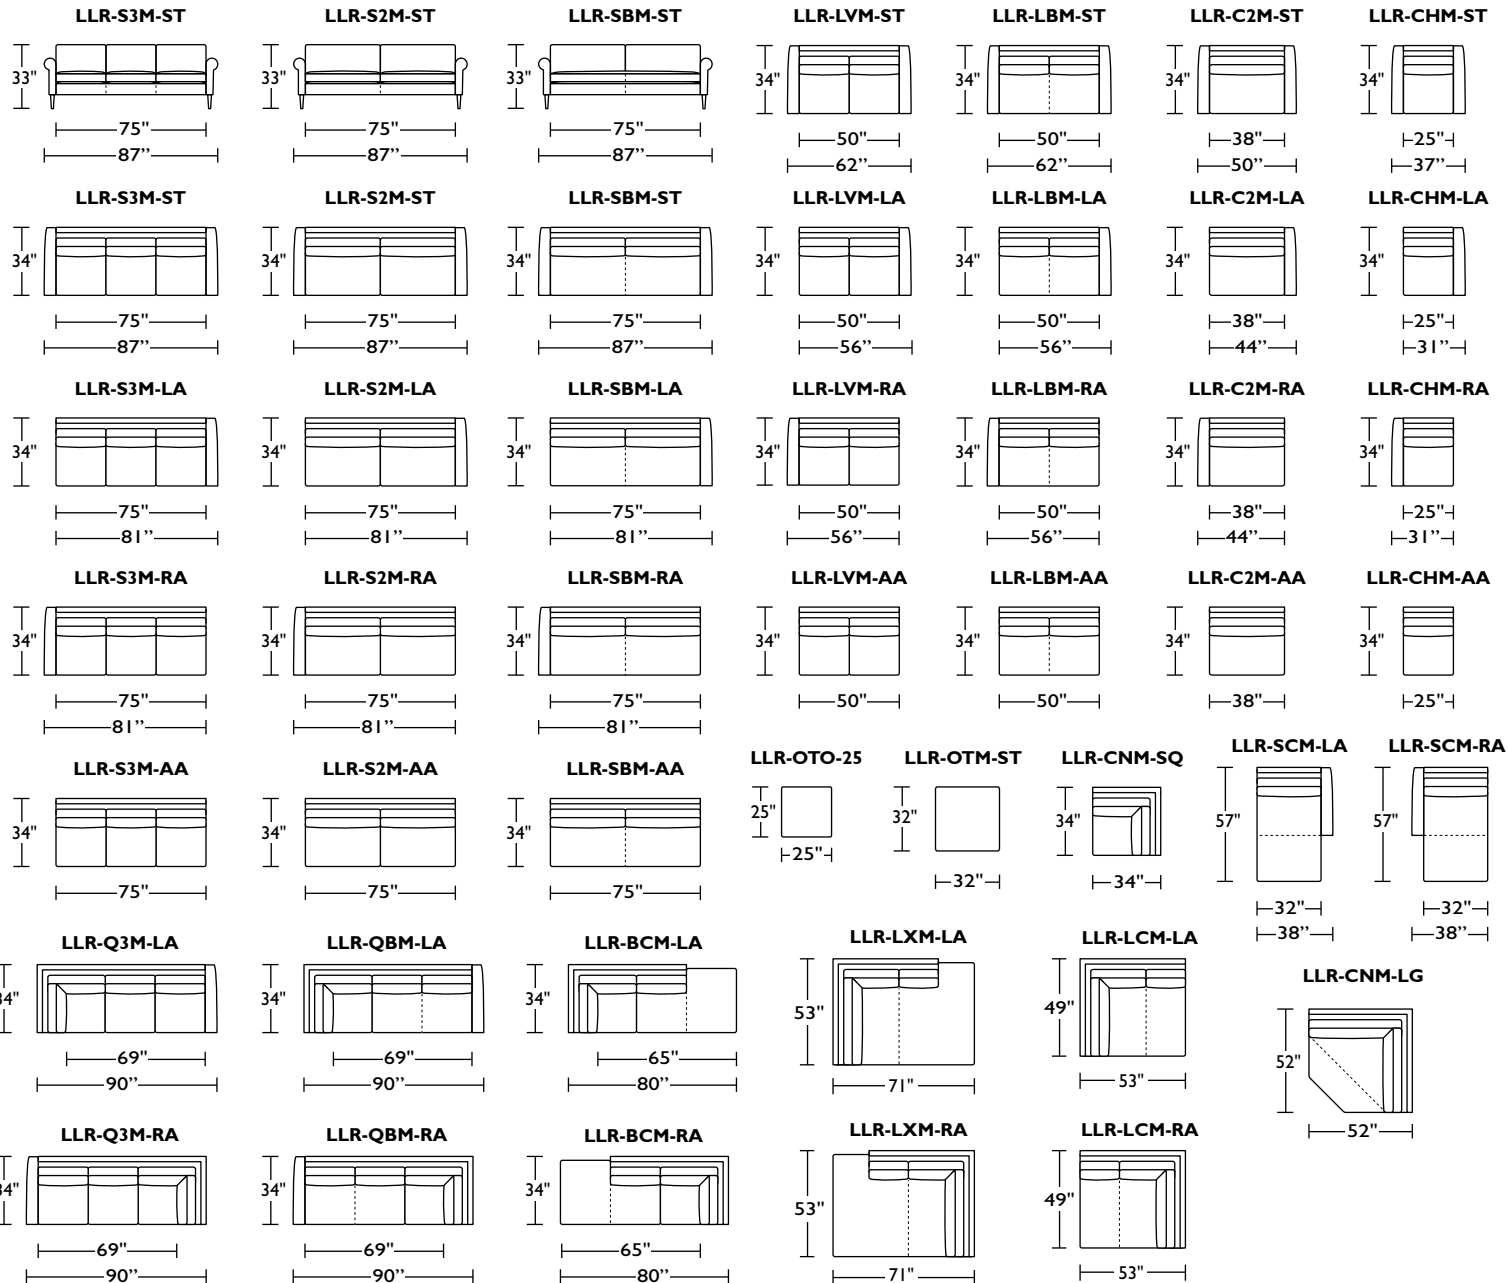

Please use actual leather, fabric, Crypton®, Sunbrella® and Ultrasuede® swatches when specifying furniture as the colors shown may vary due to the printing process.

**34" Overall Depth**

**Note:** Dotted line indicates seam on leather, Ultrasuede® and up the roll fabrics. Seams are eliminated with railroaded fabrics.

Scale: 1/8 inch = 1 foot  
All dimensions are approximate and subject to change.

V01.31.19

**Standard Features:**

- Advanced unidirectional suspension system
- Loose back and seat cushions
- Single-needle top-stitch
- Lifetime warranty on frame and suspension
- Quick-ship delivery

Please use actual leather, fabric, Crypton®, Sunbrella® and Ultrasuede® swatches when specifying furniture as the colors shown may vary due to the printing process.

**38" Overall Depth**

**Note:** Dotted line indicates seam on leather, Ultrasuede® and up the roll fabrics.  
Seams are eliminated with railroaded fabrics.