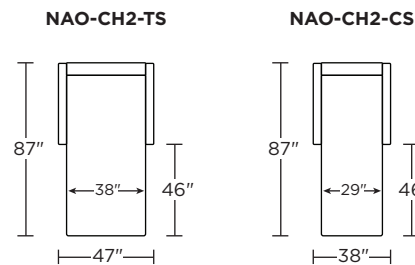

Options:

Wood legs in Acorn, Espresso or Walnut finish

Mattress:

Four inches of high-density, high-resiliency foam

Leg height is 4"

Please use actual leather, fabric, Crypton®, Sunbrella® and Ultrasuede® swatches when specifying furniture as the colors shown may vary due to the printing process.

Scale: 1/8 inch = 1 foot
All dimensions are approximate and subject to change.
Specify components from the sitting position.