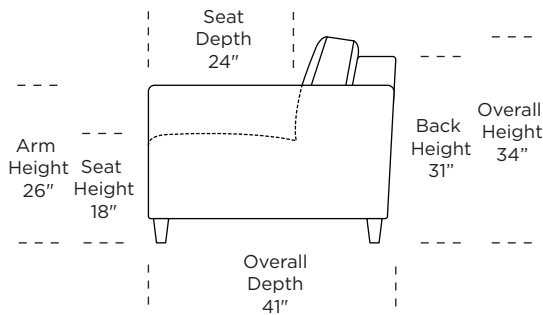

Options:

Wood legs in Acorn, Espresso or Walnut finish

Mattress:

Four inches of high-density, high-resiliency foam

Leg height is 4"

Please use actual leather, fabric, Crypton®, Sunbrella® and Ultrasuede® swatches when specifying furniture as the colors shown may vary due to the printing process.

Scale: 1/8 inch = 1 foot
All dimensions are approximate and subject to change.
Specify components from the sitting position.