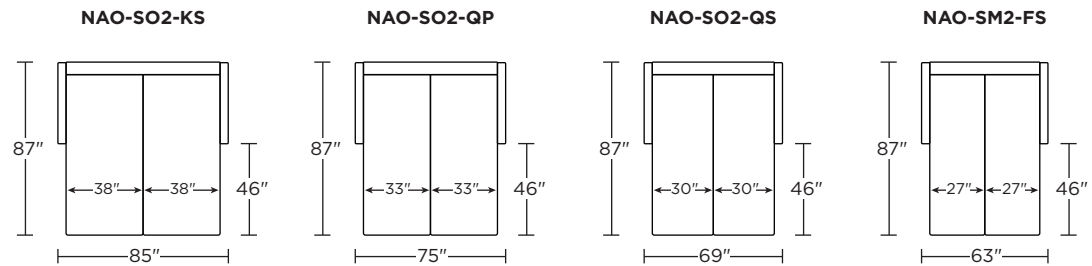

Options:

Wood legs in Acorn, Espresso or Walnut finish

Mattress:

Four inches of high-density, high-resiliency foam

Leg height is 4"

Please use actual leather, fabric, Crypton®, Sunbrella® and Ultrasuede® swatches when specifying furniture as the colors shown may vary due to the printing process.

Scale: 1/8 inch = 1 foot
All dimensions are approximate and subject to change.
Specify components from the sitting position.