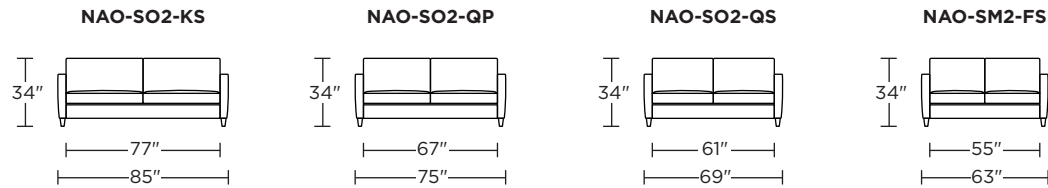

Options:

Wood legs in Acorn, Espresso or Walnut finish

Mattress:

Four inches of high-density, high-resiliency foam

Leg height is 4"

Please use actual leather, fabric, Crypton®, Sunbrella® and Ultrasuede® swatches when specifying furniture as the colors shown may vary due to the printing process.

Scale: 1/8 inch = 1 foot
All dimensions are approximate and subject to change.
Specify components from the sitting position.