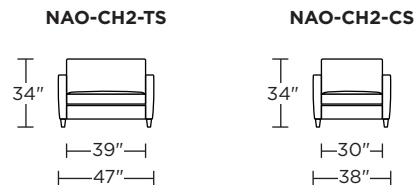

Options:

Wood legs in Acorn, Espresso or Walnut finish

Mattress:

Four inches of high-density, high-resiliency foam

Leg height is 4"

Please use actual leather, fabric, Crypton®, Sunbrella® and Ultrasuede® swatches when specifying furniture as the colors shown may vary due to the printing process.

Scale: 1/8 inch = 1 foot
All dimensions are approximate and subject to change.
Specify components from the sitting position.