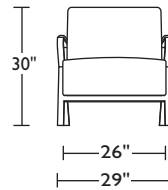

OSC-CHR-ST

OSC-CHR-ST

Scale: 1/4 inch = 1 foot
All dimensions are approximate and subject to change.
Specify components from the sitting position.

V.11.15.16