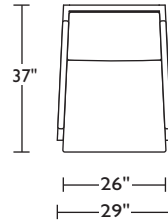

OSC-CHR-ST

OSC-CHR-ST

Scale: 1/4 inch = 1 foot
All dimensions are approximate and subject to change.
Specify components from the sitting position.

V.11.15.16