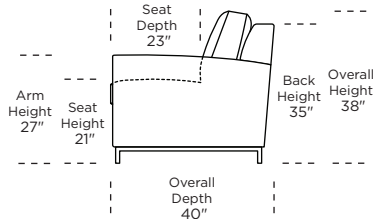

**Standard Comfort Sleeper®**

**Features:**

- Featuring the patented Tiffany 24/7™ platform sleep system
- Room to stretch out with true 80 inches of bedroom-length sleeping surface
- Ultimate comfort on four inches of plush, high-density foam mattress
- Under-sofa dust covers keeps dust and dirt from ever touching the mattress
- Zero wall clearance
- Quick-ship delivery
- Single-needle top-stitch
- High-density, high-resiliency foam seat cushions
- Loose back and seat cushions
- Limited lifetime warranty on frame
- 10-year mechanism warranty
- Brushed metal legs

**Leg height is 4"**

Please use actual leather, fabric, Crypton®, Sunbrella® and Ultrasuede® swatches when specifying furniture as the colors shown may vary due to the printing process.

**Note:** Seat depth includes cushion overhang which may be up to 1"

\* Picture shows left arm seated. Please specify left or right arm seated when ordering.

All orders are in seated position.

† Dotted lines for Queen Plus sizes indicates the number of seats.

All dimensions are approximate and subject to change.