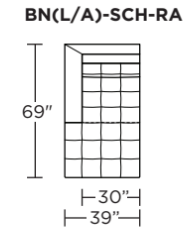

Options:

- Contrasting stitch detail available in Black, Brown, Charcoal, Cream, Espresso, Grey, Lemon, Pink, Royal, Scarlet, Tangerine, or Teal thread color
- High leg Barcelona available with aluminum legs in Black, Bronze or Polished finish
- Low leg Barcelona available with plinth base in Black, Bronze or Polished finish

BNL = LOW LEG
BNA = HIGH LEG

Scale: 1/8 inch = 1 foot
All dimensions are approximate and subject to change.
Specify components from the sitting position.

V.07.26.21