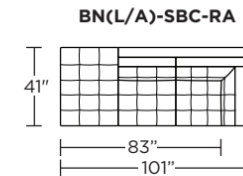

Options:

- Contrasting stitch detail available in Black, Brown, Charcoal, Cream, Espresso, Grey, Lemon, Pink, Royal, Scarlet, Tangerine, or Teal thread color
- High leg Barcelona available with aluminum legs in Black, Bronze or Polished finish
- Low leg Barcelona available with plinth base in Black, Bronze or Polished finish

BNL = LOW LEG
BNA = HIGH LEG

Scale: 1/8 inch = 1 foot
All dimensions are approximate and subject to change.
Specify components from the sitting position.

V.07.26.21