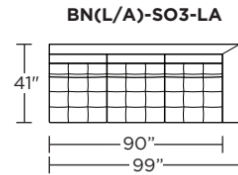

Barcelona High Leg (BNA):

BNL = LOW LEG
BNA = HIGH LEG

Scale: 1/8 inch = 1 foot
All dimensions are approximate and subject to change.
Specify components from the sitting position.

V.07.26.21