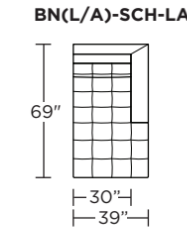

Options:

- Contrasting stitch detail available in Black, Brown, Charcoal, Cream, Espresso, Grey, Lemon, Pink, Royal, Scarlet, Tangerine, or Teal thread color
- High leg Barcelona available with aluminum legs in Black, Bronze or Polished finish
- Low leg Barcelona available with plinth base in Black, Bronze or Polished finish

BNL = LOW LEG
BNA = HIGH LEG

Scale: 1/8 inch = 1 foot
All dimensions are approximate and subject to change.
Specify components from the sitting position.

V.07.26.21