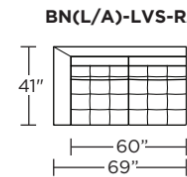

Options:

- Contrasting stitch detail available in Black, Brown, Charcoal, Cream, Espresso, Grey, Lemon, Pink, Royal, Scarlet, Tangerine, or Teal thread color
- High leg Barcelona available with aluminum legs in Black, Bronze or Polished finish
- Low leg Barcelona available with plinth base in Black, Bronze or Polished finish

BNL = LOW LEG
BNA = HIGH LEG

Scale: 1/8 inch = 1 foot
All dimensions are approximate and subject to change.
Specify components from the sitting position.

V.07.26.21