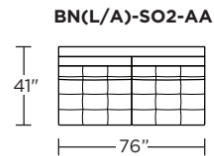

Options:

- Contrasting stitch detail available in Black, Brown, Charcoal, Cream, Espresso, Grey, Lemon, Pink, Royal, Scarlet, Tangerine, or Teal thread color
- High leg Barcelona available with aluminum legs in Black, Bronze or Polished finish
- Low leg Barcelona available with plinth base in Black, Bronze or Polished finish

Please use actual leather, fabric, Crypton®, Sunbrella® and Ultrasuede® swatches when specifying furniture as the colors shown may vary due to the printing process.

Barcelona Low Leg (BNL):

Barcelona High Leg (BNA):