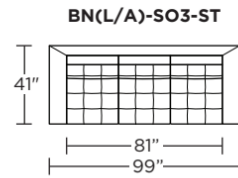

Options:

- Contrasting stitch detail available in Black, Brown, Charcoal, Cream, Espresso, Grey, Lemon, Pink, Royal, Scarlet, Tangerine, or Teal thread color
- High leg Barcelona available with aluminum legs in Black, Bronze or Polished finish
- Low leg Barcelona available with plinth base in Black, Bronze or Polished finish

Please use actual leather, fabric, Crypton®, Sunbrella® and Ultrasuede® swatches when specifying furniture as the colors shown may vary due to the printing process.

Barcelona Low Leg (BNL):

Barcelona High Leg (BNA):

BNL = LOW LEG
BNA = HIGH LEG

Scale: 1/8 inch = 1 foot
All dimensions are approximate and subject to change.
Specify components from the sitting position.

V.07.26.21