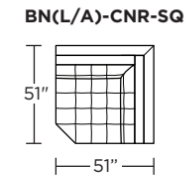

Options:

- Contrasting stitch detail available in Black, Brown, Charcoal, Cream, Espresso, Grey, Lemon, Pink, Royal, Scarlet, Tangerine, or Teal thread color
- High leg Barcelona available with aluminum legs in Black, Bronze or Polished finish
- Low leg Barcelona available with plinth base in Black, Bronze or Polished finish

BNL = LOW LEG
BNA = HIGH LEG

Scale: 1/8 inch = 1 foot
All dimensions are approximate and subject to change.
Specify components from the sitting position.

V.07.26.21