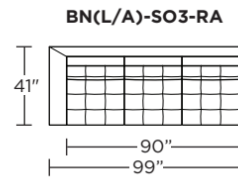

Options:

- Contrasting stitch detail available in Black, Brown, Charcoal, Cream, Espresso, Grey, Lemon, Pink, Royal, Scarlet, Tangerine, or Teal thread color
- High leg Barcelona available with aluminum legs in Black, Bronze or Polished finish
- Low leg Barcelona available with plinth base in Black, Bronze or Polished finish

Please use actual leather, fabric, Crypton®, Sunbrella® and Ultrasuede® swatches when specifying furniture as the colors shown may vary due to the printing process.

Barcelona Low Leg (BNL):

Barcelona High Leg (BNA):