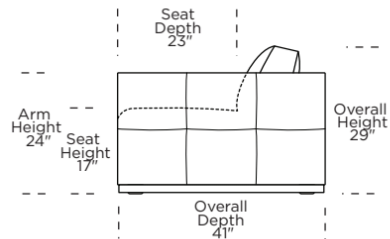

BARCELONA

Standard Features:

- Advanced unidirectional suspension system
- Premium high-density, high-resiliency foam seat cushions
- Loose back and seat cushions
- Lifetime warranty on frame and suspension
- Quick-ship delivery
- Double-needle quilting combined with single-needle top-stitch with thick thread

Options:

- Contrasting stitch detail available in Black, Brown, Charcoal, Cream, Espresso, Grey, Lemon, Pink, Royal, Scarlet, Tangerine, or Teal thread color
- High leg Barcelona available with aluminum legs in Black, Bronze or Polished finish
- Low leg Barcelona available with plinth base in Black, Bronze or Polished finish

Please use actual leather, fabric, Crypton®, Sunbrella® and Ultrasuede® swatches when specifying furniture as the colors shown may vary due to the printing process.

Barcelona Low Leg (BNL):