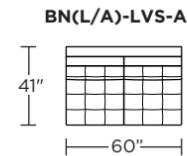

Options:

- Contrasting stitch detail available in Black, Brown, Charcoal, Cream, Espresso, Grey, Lemon, Pink, Royal, Scarlet, Tangerine, or Teal thread color
- High leg Barcelona available with aluminum legs in Black, Bronze or Polished finish
- Low leg Barcelona available with plinth base in Black, Bronze or Polished finish

Please use actual leather, fabric, Crypton®, Sunbrella® and Ultrasuede® swatches when specifying furniture as the colors shown may vary due to the printing process.

Barcelona Low Leg (BNL):

Barcelona High Leg (BNA):

BNL = LOW LEG
BNA = HIGH LEG

Scale: 1/8 inch = 1 foot
All dimensions are approximate and subject to change.
Specify components from the sitting position.

V.07.26.21