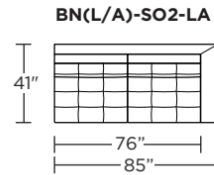

Barcelona High Leg (BNA):

BNL = LOW LEG
BNA = HIGH LEG

Scale: 1/8 inch = 1 foot
All dimensions are approximate and subject to change.
Specify components from the sitting position.

V.07.26.21