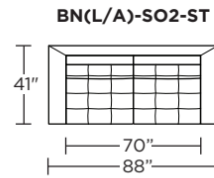

Options:

- Contrasting stitch detail available in Black, Brown, Charcoal, Cream, Espresso, Grey, Lemon, Pink, Royal, Scarlet, Tangerine, or Teal thread color
- High leg Barcelona available with aluminum legs in Black, Bronze or Polished finish
- Low leg Barcelona available with plinth base in Black, Bronze or Polished finish

Please use actual leather, fabric, Crypton®, Sunbrella® and Ultrasuede® swatches when specifying furniture as the colors shown may vary due to the printing process.

Barcelona Low Leg (BNL):

Barcelona High Leg (BNA):

BNL = LOW LEG
BNA = HIGH LEG

Scale: 1/8 inch = 1 foot
All dimensions are approximate and subject to change.
Specify components from the sitting position.

V.07.26.21