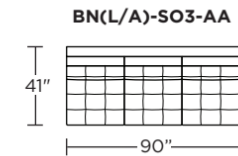

Barcelona High Leg (BNA):

BNL = LOW LEG
BNA = HIGH LEG

Scale: 1/8 inch = 1 foot
All dimensions are approximate and subject to change.
Specify components from the sitting position.

V.07.26.21