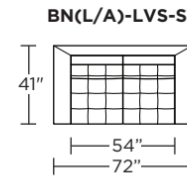

Options:

- Contrasting stitch detail available in Black, Brown, Charcoal, Cream, Espresso, Grey, Lemon, Pink, Royal, Scarlet, Tangerine, or Teal thread color
- High leg Barcelona available with aluminum legs in Black, Bronze or Polished finish
- Low leg Barcelona available with plinth base in Black, Bronze or Polished finish

Please use actual leather, fabric, Crypton®, Sunbrella® and Ultrasuede® swatches when specifying furniture as the colors shown may vary due to the printing process.

Barcelona Low Leg (BNL):

Barcelona High Leg (BNA):

BNL = LOW LEG
BNA = HIGH LEG

Scale: 1/8 inch = 1 foot
All dimensions are approximate and subject to change.
Specify components from the sitting position.

V.07.26.21