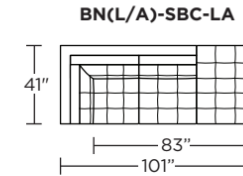

Options:

- Contrasting stitch detail available in Black, Brown, Charcoal, Cream, Espresso, Grey, Lemon, Pink, Royal, Scarlet, Tangerine, or Teal thread color
- High leg Barcelona available with aluminum legs in Black, Bronze or Polished finish
- Low leg Barcelona available with plinth base in Black, Bronze or Polished finish

BNL = LOW LEG
BNA = HIGH LEG

Scale: 1/8 inch = 1 foot
All dimensions are approximate and subject to change.
Specify components from the sitting position.

V.07.26.21