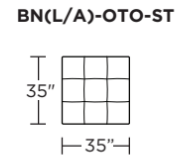

Options:

- Contrasting stitch detail available in Black, Brown, Charcoal, Cream, Espresso, Grey, Lemon, Pink, Royal, Scarlet, Tangerine, or Teal thread color
- High leg Barcelona available with aluminum legs in Black, Bronze or Polished finish
- Low leg Barcelona available with plinth base in Black, Bronze or Polished finish

BNL = LOW LEG
BNA = HIGH LEG

Scale: 1/8 inch = 1 foot
All dimensions are approximate and subject to change.
Specify components from the sitting position.

V.07.26.21