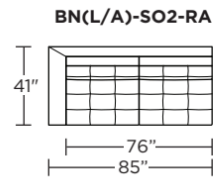

Options:

- Contrasting stitch detail available in Black, Brown, Charcoal, Cream, Espresso, Grey, Lemon, Pink, Royal, Scarlet, Tangerine, or Teal thread color
- High leg Barcelona available with aluminum legs in Black, Bronze or Polished finish
- Low leg Barcelona available with plinth base in Black, Bronze or Polished finish

Please use actual leather, fabric, Crypton®, Sunbrella® and Ultrasuede® swatches when specifying furniture as the colors shown may vary due to the printing process.

Barcelona Low Leg (BNL):

Barcelona High Leg (BNA):

BNL = LOW LEG
BNA = HIGH LEG

Scale: 1/8 inch = 1 foot
All dimensions are approximate and subject to change.
Specify components from the sitting position.

V.07.26.21