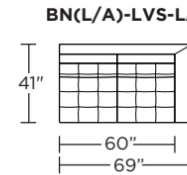

Options:

- Contrasting stitch detail available in Black, Brown, Charcoal, Cream, Espresso, Grey, Lemon, Pink, Royal, Scarlet, Tangerine, or Teal thread color
- High leg Barcelona available with aluminum legs in Black, Bronze or Polished finish
- Low leg Barcelona available with plinth base in Black, Bronze or Polished finish

BNL = LOW LEG
BNA = HIGH LEG

Scale: 1/8 inch = 1 foot
All dimensions are approximate and subject to change.
Specify components from the sitting position.

V.07.26.21