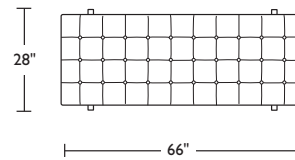

REX-OTO-66

³Note: arm height for this frame is measured at the highest point of the curved arm.