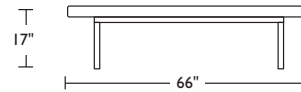

REX-OTO-66

³Note: arm height for this frame is measured at the highest point of the curved arm.