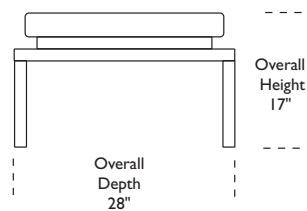

REX-OTO-66

³Note: arm height for this frame is measured at the highest point of the curved arm.