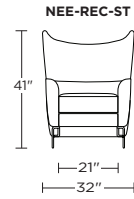

Wall Clearance is 16"

Scale: 1/4 inch = 1 foot  
All dimensions are approximate and subject to change.  
Specify components from the sitting position.

V.02.06.23