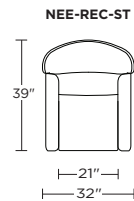

Wall Clearance is 16"

Scale: 1/4 inch = 1 foot  
All dimensions are approximate and subject to change.  
Specify components from the sitting position.

V.02.06.23