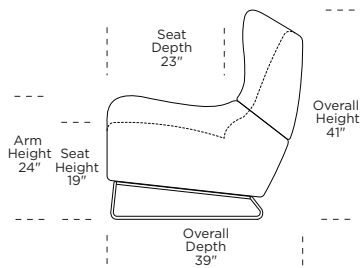

Wall Clearance is 16"

Scale: 1/4 inch = 1 foot  
All dimensions are approximate and subject to change.  
Specify components from the sitting position.

V.02.06.23