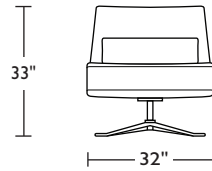

HUGO

Standard Features:

- Advanced unidirectional suspension system
- Premium high-density, high-resiliency foam seat
- Tight back and seat cushion
- Single-needle top stitching
- Down lumbar pillow measuring 10" x 25" x 4"
- Lifetime warranty on frame and suspension
- Quick-ship delivery

Options:

- Memory swivel base available in Antique Brass, Burnished Bronze or Polished Nickel finish
- Contrasting pillow available

Please use actual leather, fabric and Ultrasuede® swatches when specifying furniture as the colors shown may vary due to the printing process.

HUG-CHR-ST