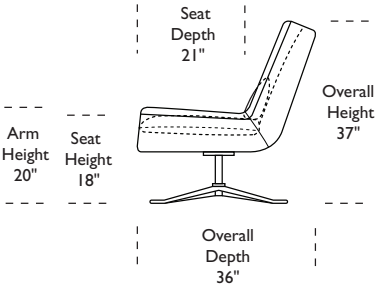

**Options:**

- Contrasting kidney pillow available

LKE-CHR-ST

LKE-CHR-ST

*Please use actual leather, fabric and Ultrasuede® swatches when specifying furniture as the colors shown may vary due to the printing process.*

Scale: 1/4 inch = 1 foot  
All dimensions are approximate and subject to change.  
Specify components from the sitting position.