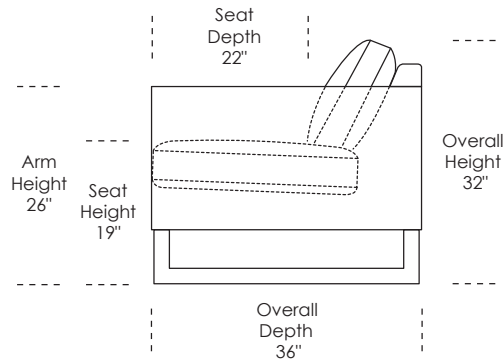

## SAVINO

Scale: 1/8 inch = 1 foot V.09.21.17  
All dimensions are approximate and subject to change  
Specify components from the sitting position