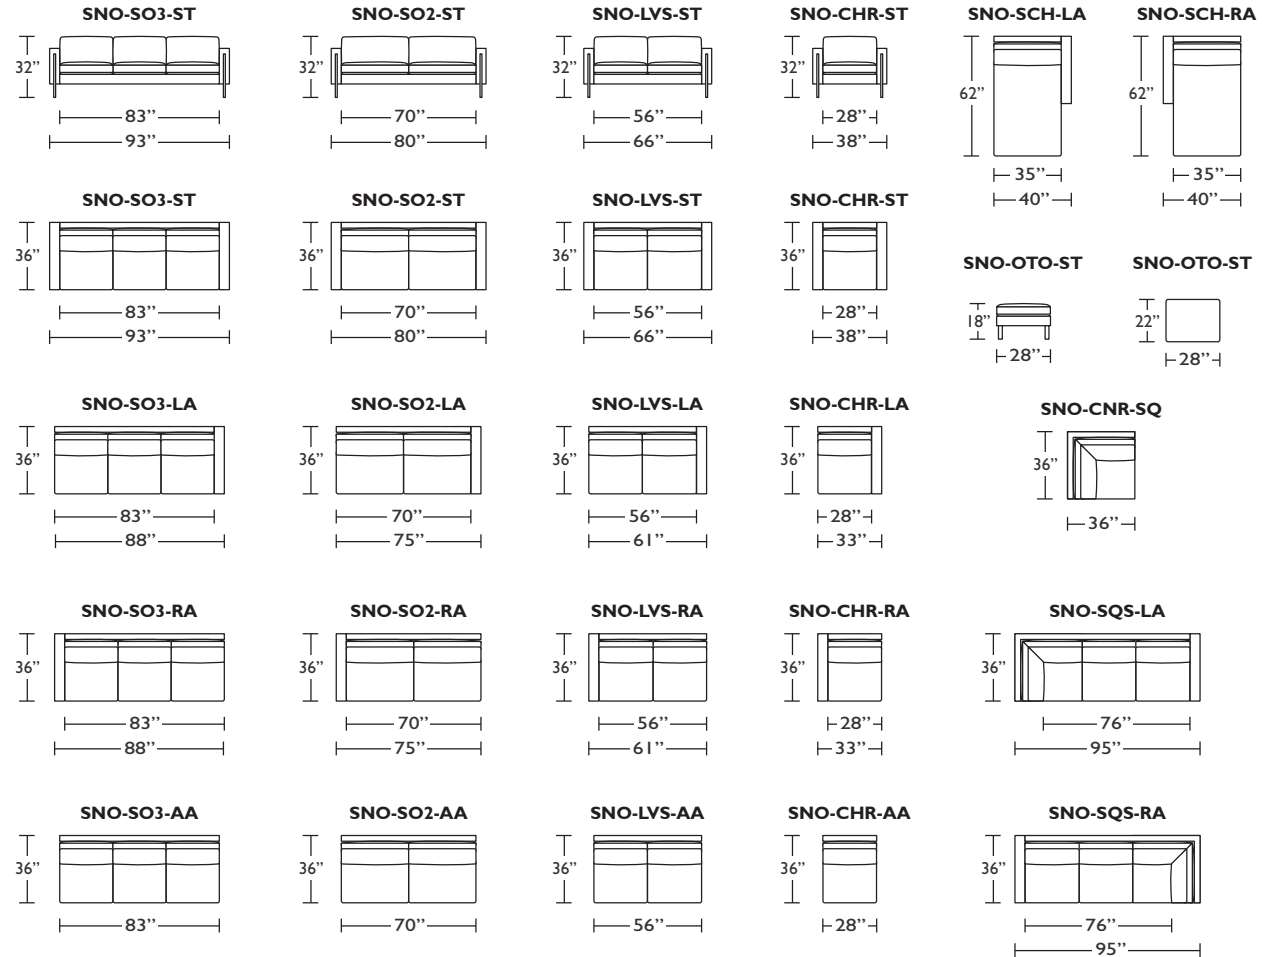

## SAVINO

Scale: 1/8 inch = 1 foot V.09.21.17  
All dimensions are approximate and subject to change  
Specify components from the sitting position