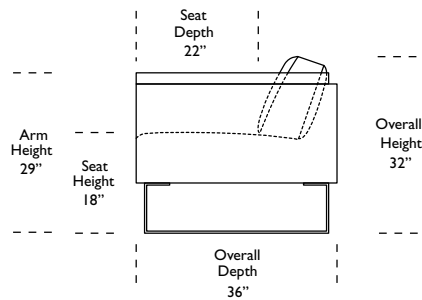

Note: Dotted line indicates seam on leather and up the roll fabrics.
Seams are eliminated with railroaded fabrics.

Scale : 1/8 inch = 1 foot
All dimensions are approximate and subject to change.
Specify all components from the sitting position.