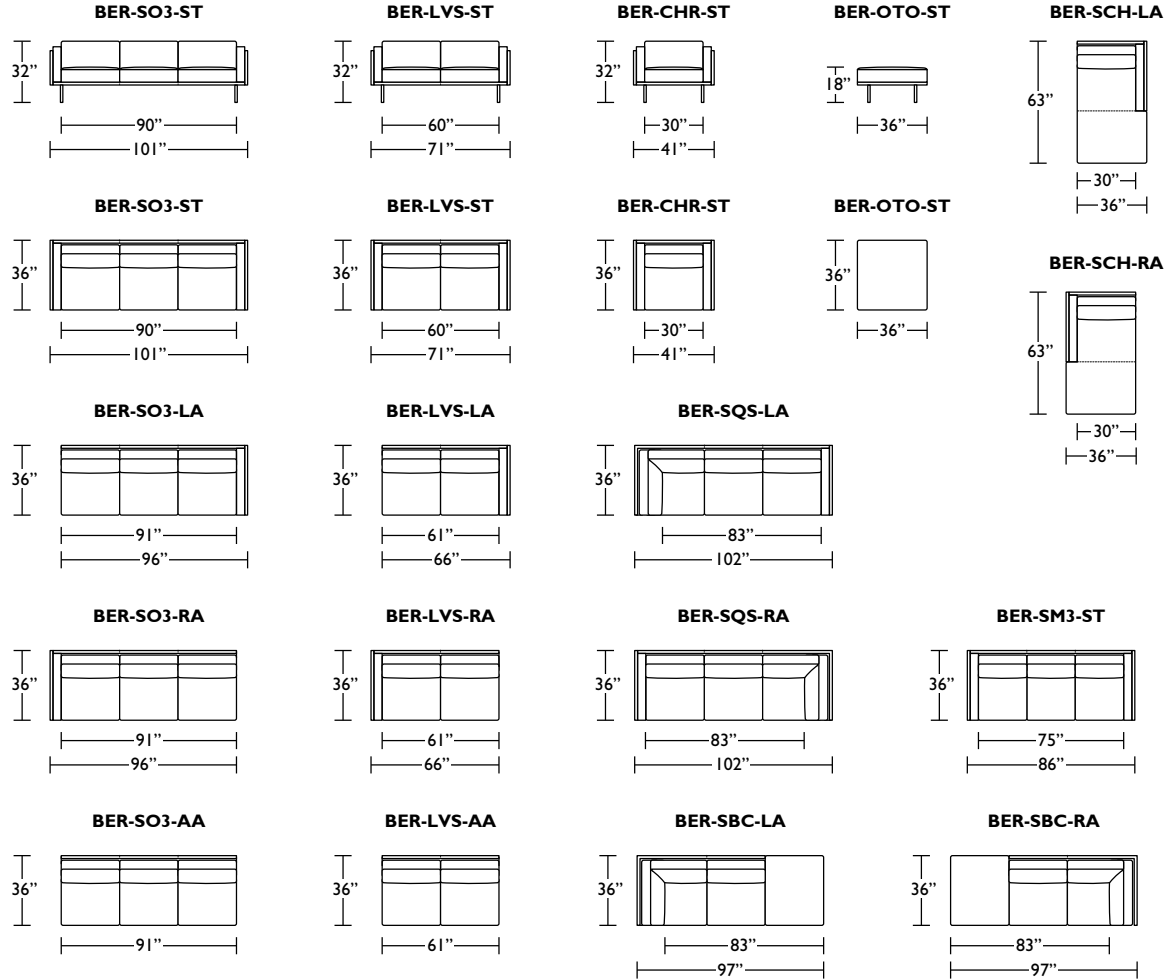

SOFAS & SECTIONALS COLLECTION

BERKELEY

**AMERICAN
LEATHER**

BERKELEY

Standard Features:

- Advanced unidirectional suspension system
- Premium high-density, high-resiliency foam back and seat cushions
- Loose back cushions
- Single-needle top stitching with thick thread
- Brushed stainless steel leg
- Lifetime warranty on frame & suspension
- Quick ship delivery

Options:

- Contrasting back and seat cushions (two tone) available

Please use actual leather, fabric and Ultrasuede® swatches when specifying furniture as the colors shown may vary due to the printing process.

Note: Dotted line indicates seam on leather and up the roll fabrics.
Seams are eliminated with railroaded fabrics.

Scale : 1/8 inch = 1 foot
All dimensions are approximate and subject to change.
Specify all components from the sitting position.