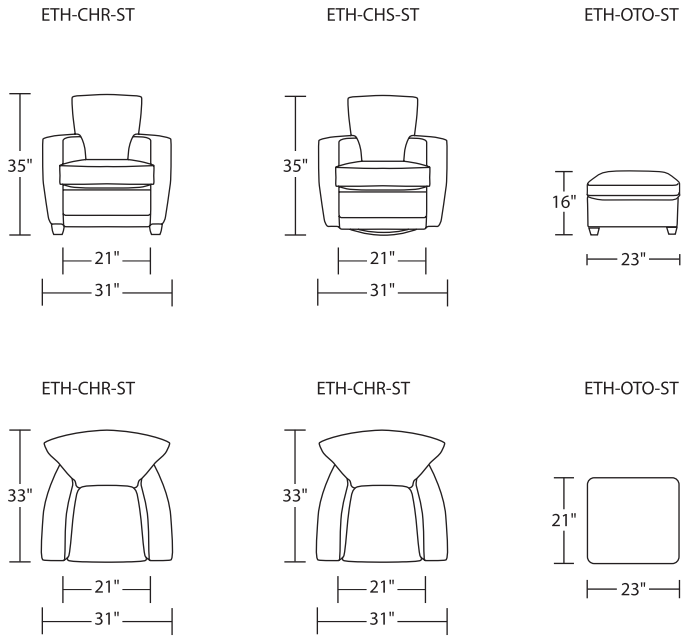

ACCENT CHAIRS & RECLINERS COLLECTION

ETHAN

**AMERICAN
LEATHER**

Standard Features:

- Advanced unidirectional suspension system
- Premium high-density, high-resiliency foam seats
- Double-needle top stitching
- Loose seat cushion
- Tight back
- Welt cord trim on top of back, seat cushion and arms
- Lifetime warranty on frame & suspension
- Quick-ship delivery

Scale: 1/4 inch = 1 foot
All dimensions are approximate and subject to change.
Specify components from the sitting position.