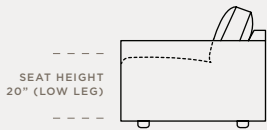

MULTIPLE LEG FINISHES

WOOD

ACORN

ESPRESSO

WALNUT

METAL

BRUSHED
STAINLESS

SEAT HEIGHT
20" (LOW LEG)

OVERALL DEPTH
38"

SEAT HEIGHT
20" (HIGH LEG)

OVERALL DEPTH
38"

CHOOSE FROM 6 STYLES:

CARMET

LOW LEG Height 30" | Width 93" | Depth 38"

COOKS

LOW LEG Height 31" | Width 103" | Depth 37"

HIGH LEG Height 30" | Width 93" | Depth 38"

HIGH LEG Height 31" | Width 103" | Depth 37"

DORAN

LOW LEG Height 31" | Width 93" | Depth 38"

MONTARA

LOW LEG Height 30" | Width 98" | Depth 38"

HIGH LEG Height 31" | Width 93" | Depth 38"

HIGH LEG Height 30" | Width 98" | Depth 38"

ESTERO

LOW LEG Height 30" | Width 95" | Depth 38"

LAWSON

LOW LEG Height 30" | Width 93" | Depth 38"

HIGH LEG Height 30" | Width 95" | Depth 38"

HIGH LEG Height 30" | Width 93" | Depth 38"