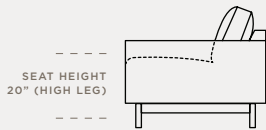

MULTIPLE LEG FINISHES

WOOD

ACORN

ESPRESSO

WALNUT

METAL

BRUSHED
STAINLESS

SEAT HEIGHT
20" (LOW LEG)

OVERALL DEPTH
38"

SEAT HEIGHT
20" (HIGH LEG)

OVERALL DEPTH
38"

CHOOSE FROM 6 STYLES:

CARMET

LOW LEG Height 30" | Width 93" | Depth 38"

COOKS

LOW LEG Height 31" | Width 103" | Depth 37"

HIGH LEG Height 30" | Width 93" | Depth 38"

HIGH LEG Height 31" | Width 103" | Depth 37"

DORAN

LOW LEG Height 31" | Width 93" | Depth 38"

MONTARA

LOW LEG Height 30" | Width 98" | Depth 38"

HIGH LEG Height 31" | Width 93" | Depth 38"

HIGH LEG Height 30" | Width 98" | Depth 38"

ESTERO

LOW LEG Height 30" | Width 95" | Depth 38"

LAWSON

LOW LEG Height 30" | Width 93" | Depth 38"

HIGH LEG Height 30" | Width 95" | Depth 38"

HIGH LEG Height 30" | Width 93" | Depth 38"