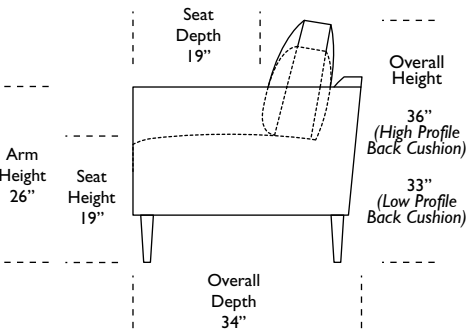

Standard Features:

- Advanced unidirectional suspension system
- Loose back and seat cushions
- Single-needle top-stitch
- Lifetime warranty on frame and suspension
- Quick-ship delivery

Options:

- Premium high-density, high-resiliency foam seat cushions encased in down
- Premium high-density, high-resiliency foam seat cushions
- Metal legs available in Antique Brass, Burnished Bronze or Polished Nickel finish
- Solid wood legs available in Natural Walnut or Gray Ash
- Contrasting seat and back cushions (two-tone) available
- Low profile back cushions available (overall height 33")
- High profile back cushions available (overall height 36")

Please use actual leather, fabric, Crypton®, Sunbrella® and Ultrasuede® swatches when specifying furniture as the colors shown may vary due to the printing process.

34" Overall Depth

Note: Dotted line indicates seam on leather, Ultrasuede® and up the roll fabrics. Seams are eliminated with railroaded fabrics.

Please use actual leather, fabric, Crypton®, Sunbrella® and Ultrasuede® swatches when specifying furniture as the colors shown may vary due to the printing process.

38" Overall Depth

Note: Dotted line indicates seam on leather, Ultrasuede® and up the roll fabrics. Seams are eliminated with railroaded fabrics.

Please use actual leather, fabric, Crypton®, Sunbrella® and Ultrasuede® swatches when specifying furniture as the colors shown may vary due to the printing process.

42" Overall Depth

Note: Dotted line indicates seam on leather, Ultrasuede® and up the roll fabrics. Seams are eliminated with railroaded fabrics.