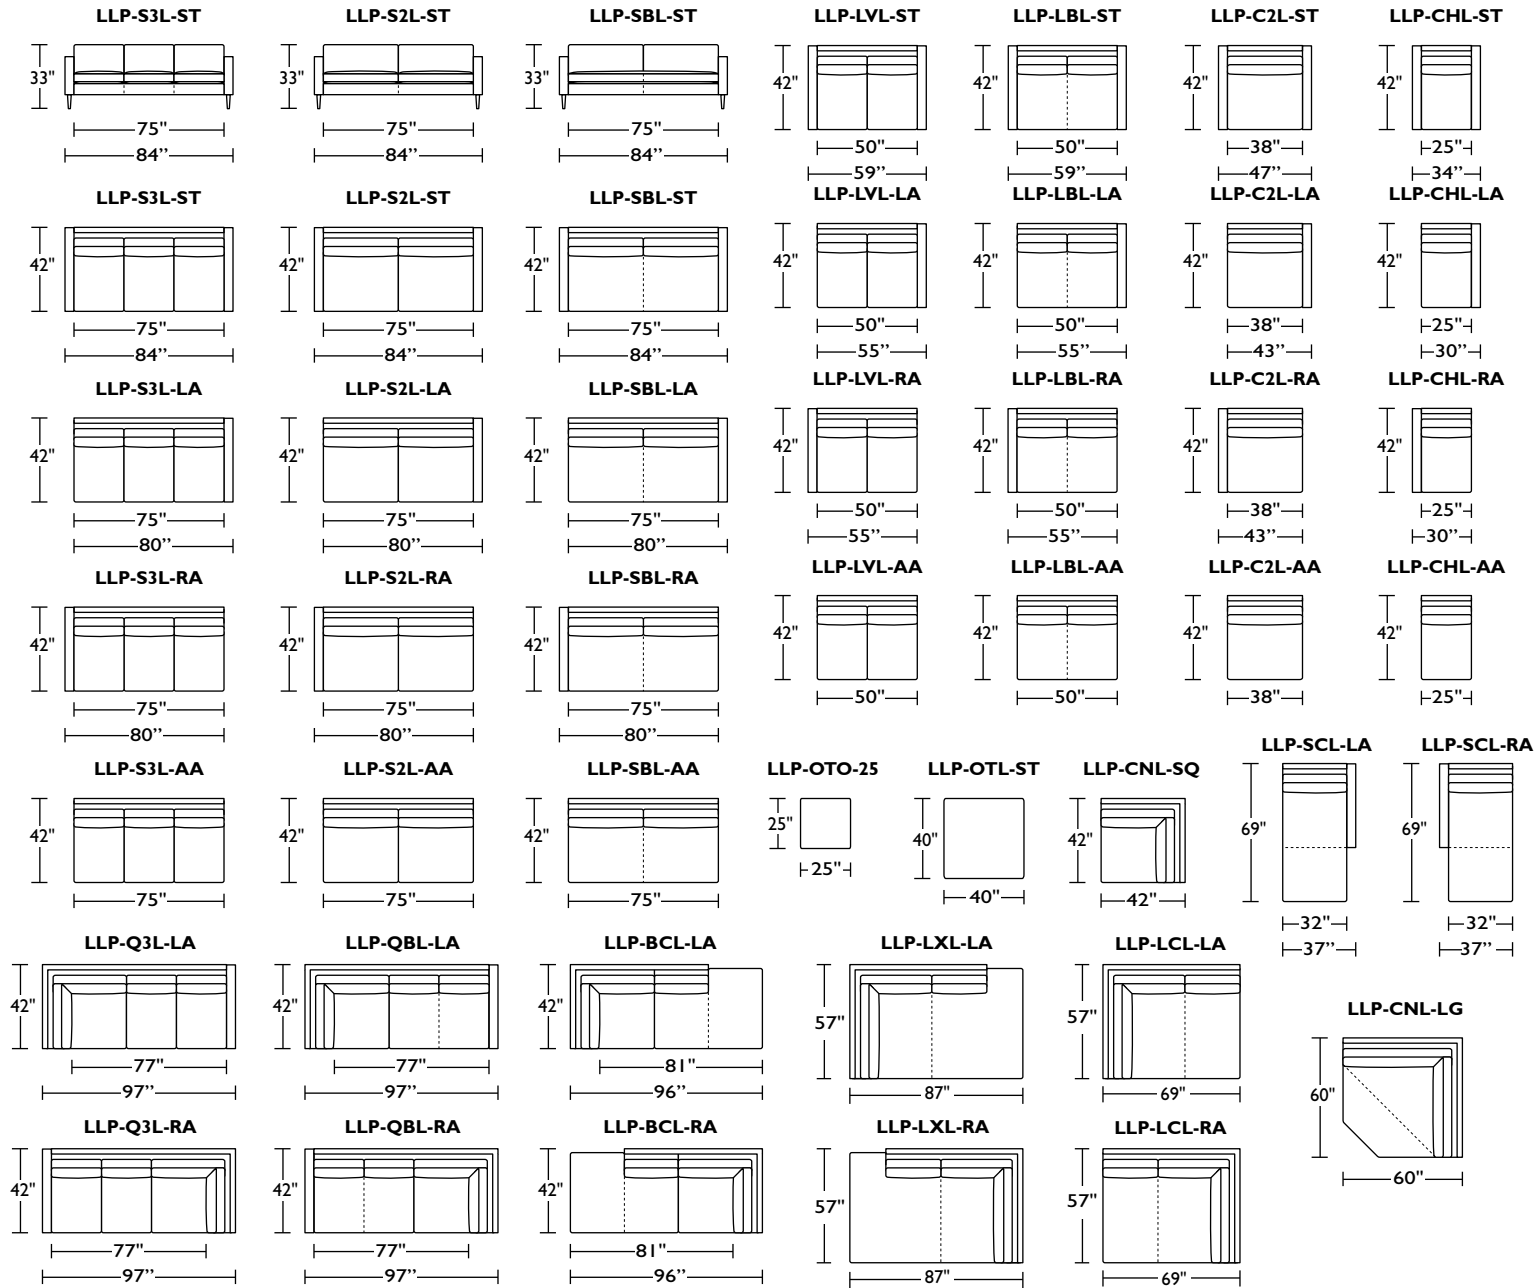

Please use actual leather, fabric, Crypton®, Sunbrella® and Ultrasuede® swatches when specifying furniture as the colors shown may vary due to the printing process.

34" Overall Depth

Note: Dotted line indicates seam on leather, Ultrasuede® and up the roll fabrics. Seams are eliminated with railroaded fabrics.

Please use actual leather, fabric, Crypton®, Sunbrella® and Ultrasuede® swatches when specifying furniture as the colors shown may vary due to the printing process.

38" Overall Depth

Note: Dotted line indicates seam on leather, Ultrasuede® and up the roll fabrics. Seams are eliminated with railroaded fabrics.

Please use actual leather, fabric, Crypton®, Sunbrella® and Ultrasuede® swatches when specifying furniture as the colors shown may vary due to the printing process.

42" Overall Depth

Note: Dotted line indicates seam on leather, Ultrasuede® and up the roll fabrics. Seams are eliminated with railroaded fabrics.