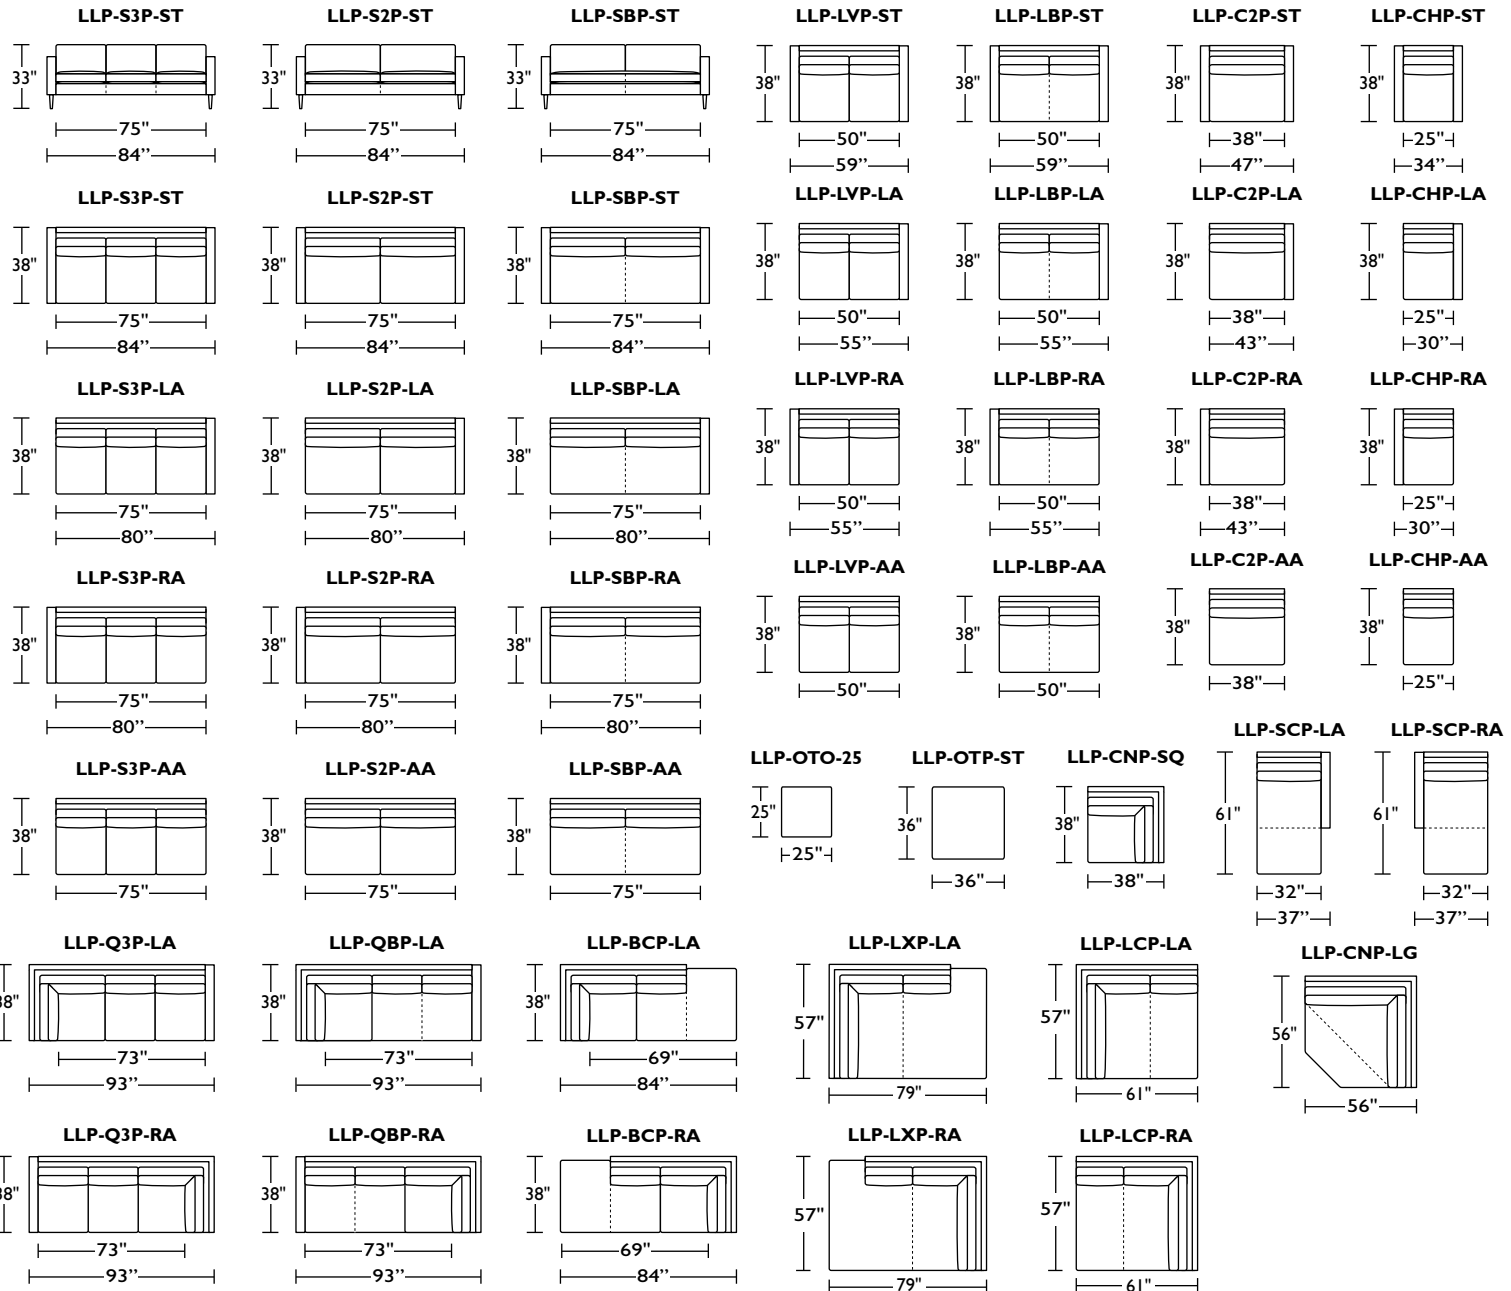

Please use actual leather, fabric, Crypton®, Sunbrella® and Ultrasuede® swatches when specifying furniture as the colors shown may vary due to the printing process.

34" Overall Depth

Note: Dotted line indicates seam on leather, Ultrasuede® and up the roll fabrics. Seams are eliminated with railroaded fabrics.

Standard Features:

- Advanced unidirectional suspension system
- Loose back and seat cushions
- Single-needle top-stitch
- Lifetime warranty on frame and suspension
- Quick-ship delivery

Options:

- Premium high-density, high-resiliency foam seat cushions encased in down
- Premium high-density, high-resiliency foam seat cushions
- Metal legs available in Antique Brass, Burnished Bronze or Polished Nickel finish
- Solid wood legs available in Natural Walnut or Gray Ash
- Contrasting seat and back cushions (two-tone) available
- Low profile back cushions available (overall height 33")
- High profile back cushions available (overall height 36")

Please use actual leather, fabric, Crypton®, Sunbrella® and Ultrasuede® swatches when specifying furniture as the colors shown may vary due to the printing process.

38" Overall Depth

Note: Dotted line indicates seam on leather, Ultrasuede® and up the roll fabrics. Seams are eliminated with railroaded fabrics.

Please use actual leather, fabric, Crypton®, Sunbrella® and Ultrasuede® swatches when specifying furniture as the colors shown may vary due to the printing process.

42" Overall Depth

Note: Dotted line indicates seam on leather, Ultrasuede® and up the roll fabrics. Seams are eliminated with railroaded fabrics.