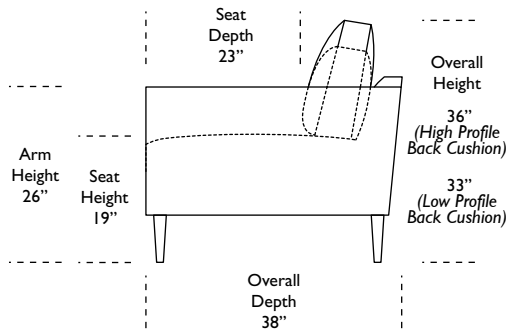

Please use actual leather, fabric, Crypton®, Sunbrella® and Ultrasuede® swatches when specifying furniture as the colors shown may vary due to the printing process.

34" Overall Depth

Note: Dotted line indicates seam on leather, Ultrasuede® and up the roll fabrics. Seams are eliminated with railroaded fabrics.

Please use actual leather, fabric, Crypton®, Sunbrella® and Ultrasuede® swatches when specifying furniture as the colors shown may vary due to the printing process.

38" Overall Depth

Note: Dotted line indicates seam on leather, Ultrasuede® and up the roll fabrics. Seams are eliminated with railroaded fabrics.