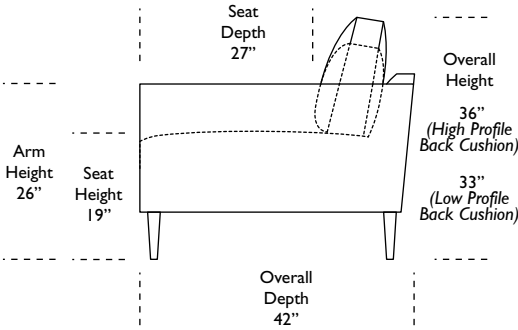

Please use actual leather, fabric, Crypton®, Sunbrella® and Ultrasuede® swatches when specifying furniture as the colors shown may vary due to the printing process.

38" Overall Depth

Note: Dotted line indicates seam on leather, Ultrasuede® and up the roll fabrics. Seams are eliminated with railroaded fabrics.

Please use actual leather, fabric, Crypton®, Sunbrella® and Ultrasuede® swatches when specifying furniture as the colors shown may vary due to the printing process.

42" Overall Depth

Note: Dotted line indicates seam on leather, Ultrasuede® and up the roll fabrics. Seams are eliminated with railroaded fabrics.