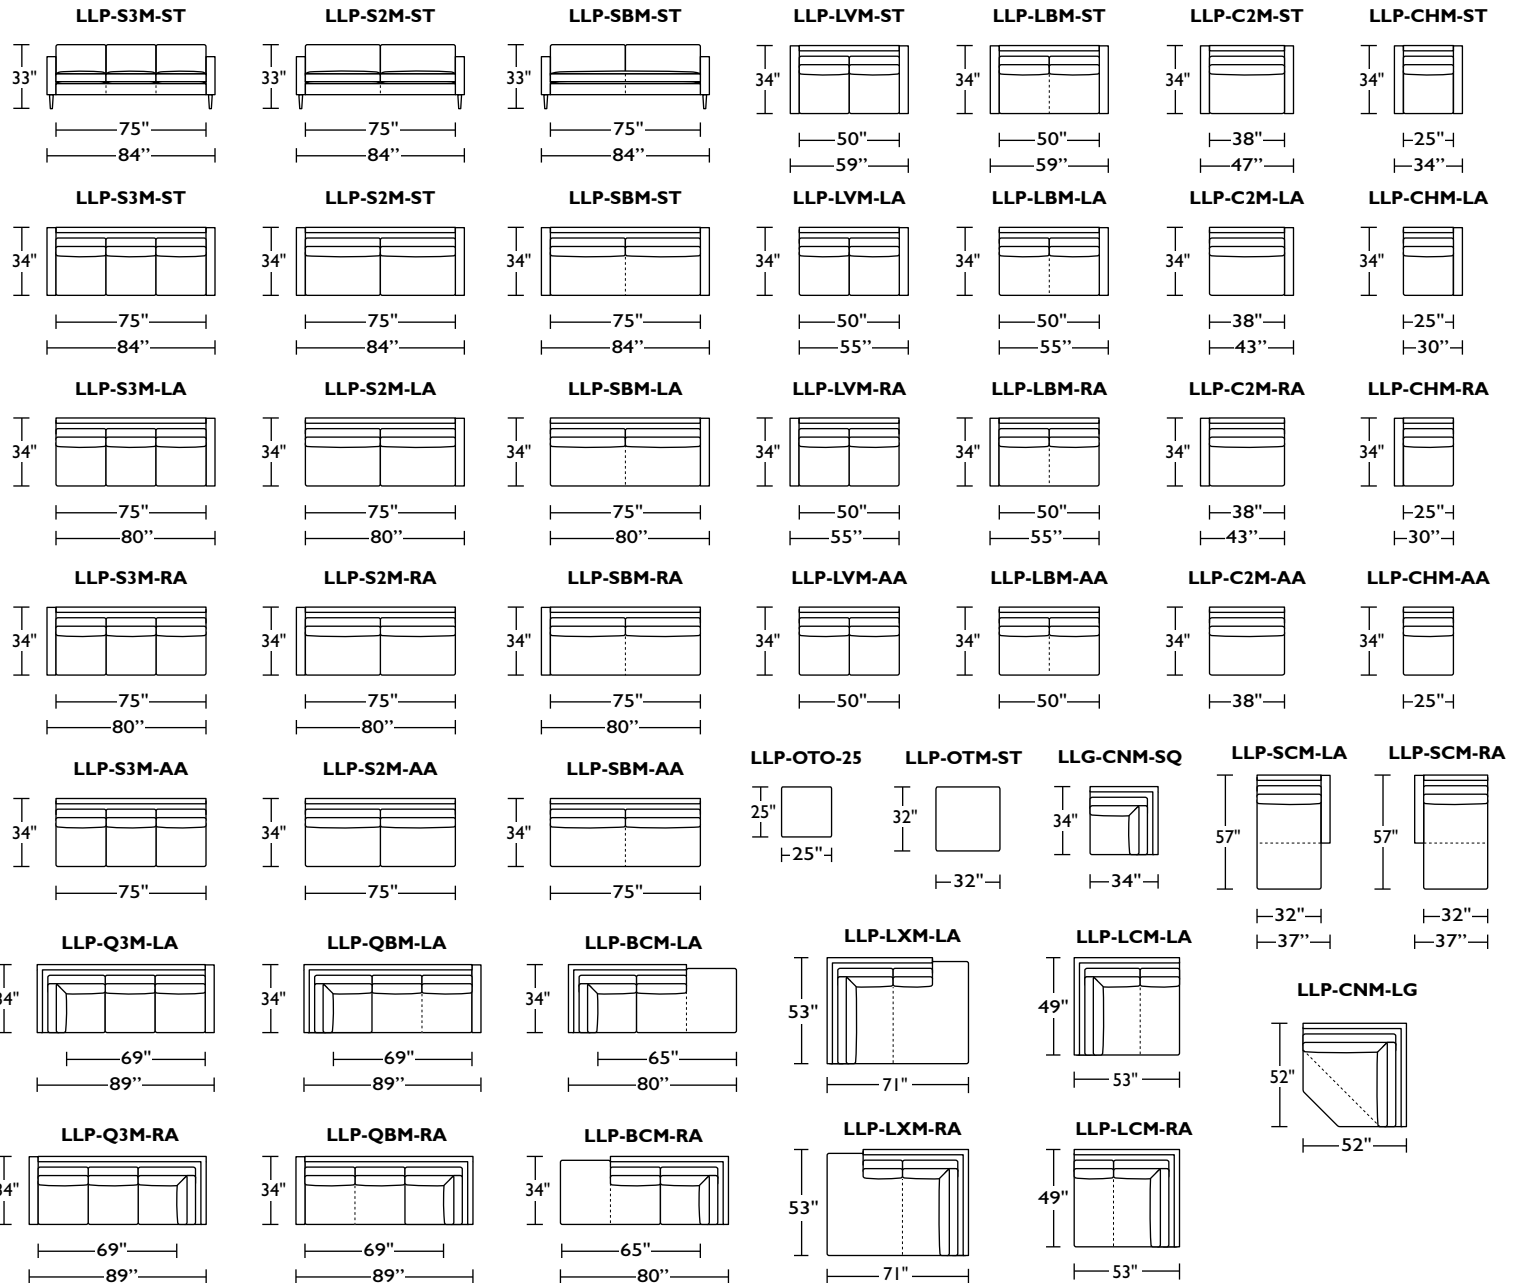

Standard Features:

- Advanced unidirectional suspension system
- Loose back and seat cushions
- Single-needle top-stitch
- Lifetime warranty on frame and suspension
- Quick-ship delivery

Options:

- Premium high-density, high-resiliency foam seat cushions encased in down
- Premium high-density, high-resiliency foam seat cushions
- Metal legs available in Antique Brass, Burnished Bronze or Polished Nickel finish
- Solid wood legs available in Natural Walnut or Gray Ash
- Contrasting seat and back cushions (two-tone) available
- Low profile back cushions available (overall height 33")
- High profile back cushions available (overall height 36")

Please use actual leather, fabric, Crypton®, Sunbrella® and Ultrasuede® swatches when specifying furniture as the colors shown may vary due to the printing process.

34" Overall Depth

Note: Dotted line indicates seam on leather, Ultrasuede® and up the roll fabrics. Seams are eliminated with railroaded fabrics.

Please use actual leather, fabric, Crypton®, Sunbrella® and Ultrasuede® swatches when specifying furniture as the colors shown may vary due to the printing process.

38" Overall Depth

Note: Dotted line indicates seam on leather, Ultrasuede® and up the roll fabrics. Seams are eliminated with railroaded fabrics.

Please use actual leather, fabric, Crypton®, Sunbrella® and Ultrasuede® swatches when specifying furniture as the colors shown may vary due to the printing process.

42" Overall Depth

Note: Dotted line indicates seam on leather, Ultrasuede® and up the roll fabrics. Seams are eliminated with railroaded fabrics.