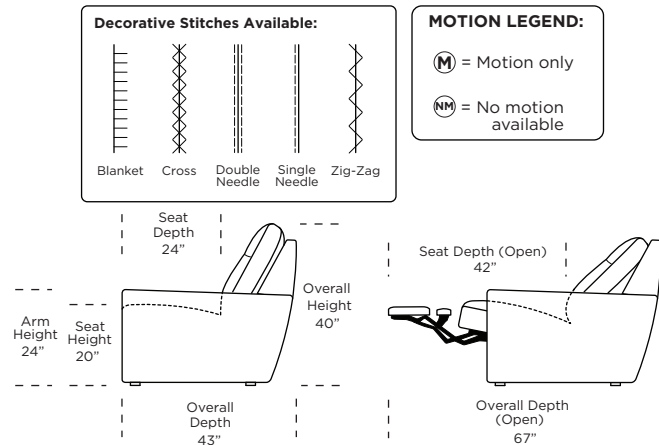

Suggested Configurations

V.10.07.22

Note: Dotted line indicates seam on leather, Ultrasuede® and up the roll fabrics. Seams are eliminated with railroaded fabrics.

Scale : 1/8 inch = 1 foot
All dimensions are approximate and subject to change.
Specify all components from the sitting position.