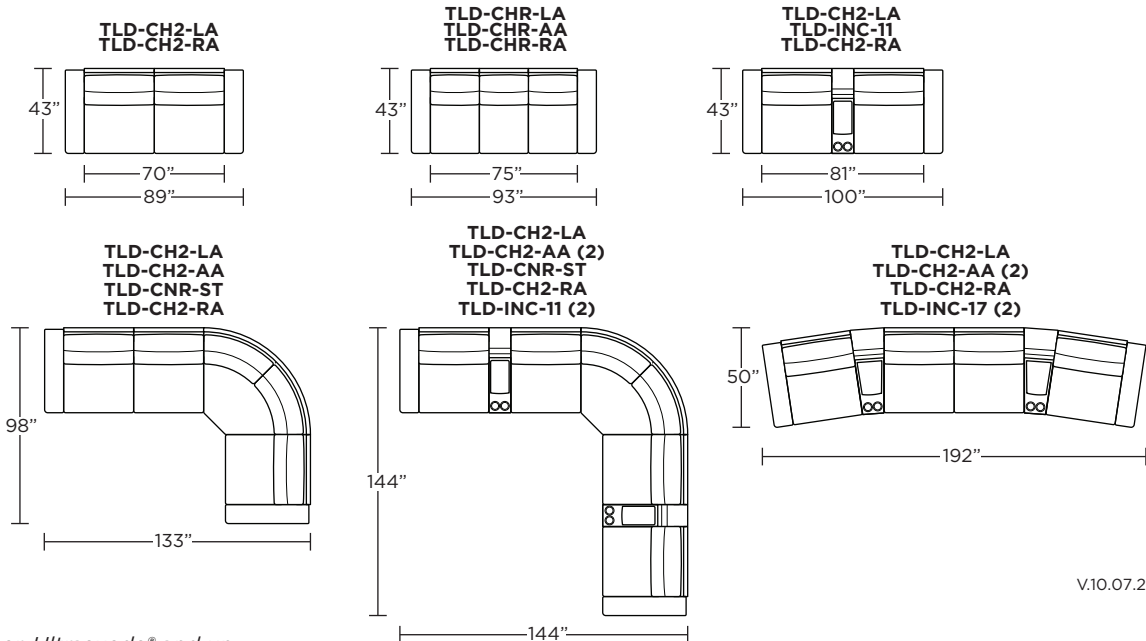

Suggested Configurations

V.10.07.22

Note: Dotted line indicates seam on leather, Ultrasuede® and up the roll fabrics. Seams are eliminated with railroaded fabrics.

Scale : 1/8 inch = 1 foot
All dimensions are approximate and subject to change.
Specify all components from the sitting position.