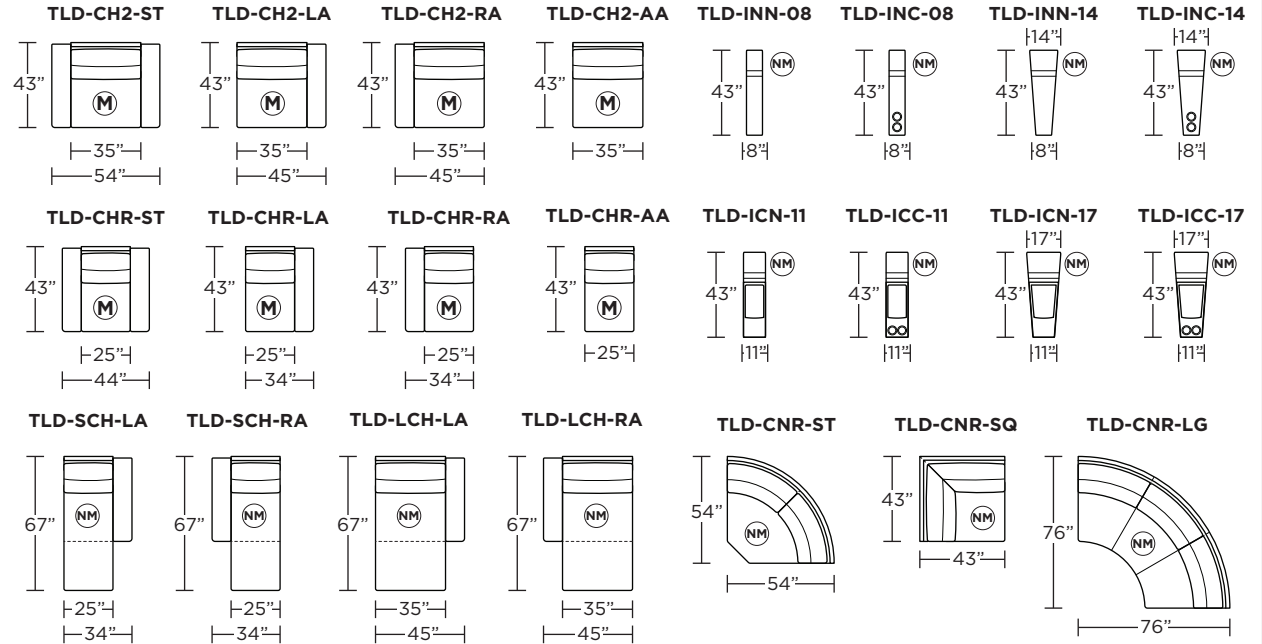

TELLURIDE

Standard Features:

- Premium high-density, high-resiliency foam seat cushions with memory foam topper
- Advanced unidirectional suspension system
- Semi-attached back cushions
- Tight seat cushions
- Double-needle top-stitch
- In-arm control panel is easy to use and includes a 2-amp USB charging port
- Control panel is LED backlit with auto-off after 5 seconds
- Power headrest
- Lifetime warranty on frame and suspension
- Five-year warranty on mechanism
- Three-year warranty on motor
- Quick-ship delivery

Options:

- Premium high-density, high-resiliency foam seat cushions with memory foam topper encased in down
- Choice of decorative stitch detail - blanket, cross, single-needle, or zig-zag
- Contrasting stitch detail available in Black, Brown, Charcoal, Cream, Espresso, Grey, Lemon, Pink, Royal, Scarlet, Tangerine, or Teal thread color
- Adjustable lumbar support
- 4-amp hour lithium-ion battery pack available
- Battery pack has a one-year warranty
- Easy disassembly for delivery
- Wireless charger on select consoles (Available on ICN-11, ICC-11, ICN-17, ICC-17)
- Console wood trim available in Dark Brown Ash or Natural Walnut (Available on ICN-11, ICC-11, ICN-17, and ICC-17)

Suggested Configurations

V.10.07.22

Note: Dotted line indicates seam on leather, Ultrasuede® and up the roll fabrics. Seams are eliminated with railroaded fabrics.

Scale : 1/8 inch = 1 foot
All dimensions are approximate and subject to change.
Specify all components from the sitting position.