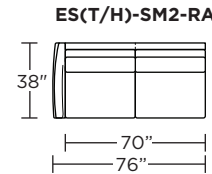

EST = LOW LEG
ESH = HIGH LEG

Note: Dotted line indicates seam on leather, Ultrasuede® and up the roll fabrics. Seams are eliminated with railroaded fabrics.

Scale: 1/8 inch = 1 foot
All dimensions are approximate and subject to change.
Specify components from the sitting position.