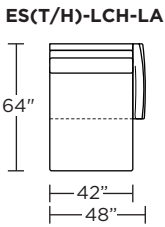

EST = LOW LEG
ESH = HIGH LEG

Note: Dotted line indicates seam on leather, Ultrasuede® and up the roll fabrics. Seams are eliminated with railroaded fabrics.

Scale: 1/8 inch = 1 foot
All dimensions are approximate and subject to change.
Specify components from the sitting position.