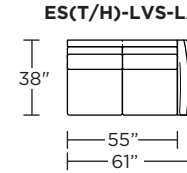

EST = LOW LEG
ESH = HIGH LEG

Note: Dotted line indicates seam on leather, Ultrasuede® and up the roll fabrics. Seams are eliminated with railroaded fabrics.

Scale: 1/8 inch = 1 foot
All dimensions are approximate and subject to change.
Specify components from the sitting position.