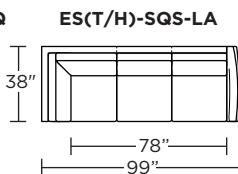

EST = LOW LEG
ESH = HIGH LEG

Note: Dotted line indicates seam on leather, Ultrasuede® and up the roll fabrics. Seams are eliminated with railroaded fabrics.

Scale: 1/8 inch = 1 foot
All dimensions are approximate and subject to change.
Specify components from the sitting position.