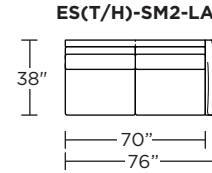

EST = LOW LEG
ESH = HIGH LEG

Note: Dotted line indicates seam on leather, Ultrasuede® and up the roll fabrics. Seams are eliminated with railroaded fabrics.

Scale: 1/8 inch = 1 foot
All dimensions are approximate and subject to change.
Specify components from the sitting position.