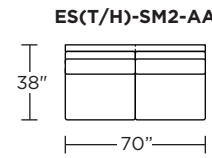

EST = LOW LEG
ESH = HIGH LEG

Note: Dotted line indicates seam on leather, Ultrasuede® and up the roll fabrics. Seams are eliminated with railroaded fabrics.

Scale: 1/8 inch = 1 foot
All dimensions are approximate and subject to change.
Specify components from the sitting position.