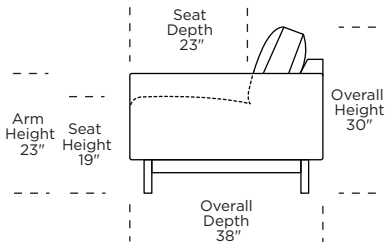

EST = LOW LEG
ESH = HIGH LEG

Note: Dotted line indicates seam on leather, Ultrasuede® and up the roll fabrics. Seams are eliminated with railroaded fabrics.

Scale: 1/8 inch = 1 foot
All dimensions are approximate and subject to change.
Specify components from the sitting position.