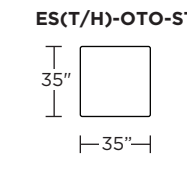

EST = LOW LEG
ESH = HIGH LEG

Note: Dotted line indicates seam on leather, Ultrasuede® and up the roll fabrics. Seams are eliminated with railroaded fabrics.

Scale: 1/8 inch = 1 foot
All dimensions are approximate and subject to change.
Specify components from the sitting position.