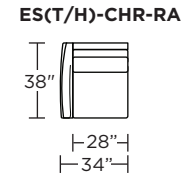

Please use actual leather, fabric, Crypton®, Sunbrella® and Ultrasuede® swatches when specifying furniture as the colors shown may vary due to the printing process.

Estero Low Leg (EST):

Estero High Leg (ESH):

EST = LOW LEG
ESH = HIGH LEG

Note: Dotted line indicates seam on leather, Ultrasuede® and up the roll fabrics. Seams are eliminated with railroaded fabrics.

Scale: 1/8 inch = 1 foot
All dimensions are approximate and subject to change.
Specify components from the sitting position.