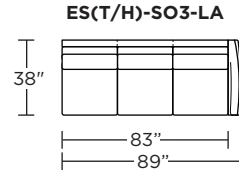

EST = LOW LEG
ESH = HIGH LEG

Note: Dotted line indicates seam on leather, Ultrasuede® and up the roll fabrics. Seams are eliminated with railroaded fabrics.

Scale: 1/8 inch = 1 foot
All dimensions are approximate and subject to change.
Specify components from the sitting position.