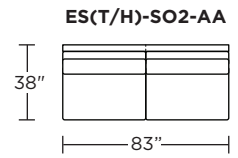

EST = LOW LEG
ESH = HIGH LEG

Note: Dotted line indicates seam on leather, Ultrasuede® and up the roll fabrics. Seams are eliminated with railroaded fabrics.

Scale: 1/8 inch = 1 foot
All dimensions are approximate and subject to change.
Specify components from the sitting position.