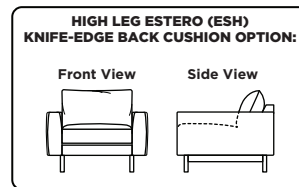

Estero High Leg (ESH):

EST = LOW LEG
ESH = HIGH LEG

Note: Dotted line indicates seam on leather, Ultrasuede® and up the roll fabrics. Seams are eliminated with railroaded fabrics.

Scale: 1/8 inch = 1 foot
All dimensions are approximate and subject to change.
Specify components from the sitting position.