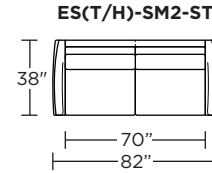

EST = LOW LEG
ESH = HIGH LEG

Note: Dotted line indicates seam on leather, Ultrasuede® and up the roll fabrics. Seams are eliminated with railroaded fabrics.

Scale: 1/8 inch = 1 foot
All dimensions are approximate and subject to change.
Specify components from the sitting position.