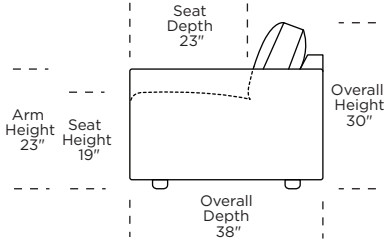

AMERICAN LEATHER® SOFAS & SECTIONALS COLLECTION

Standard Features:

- Advanced unidirectional suspension system
- Premium high-density, high-resiliency foam seat cushions
- Loose back and seat cushions
- Single-needle top-stitch
- Lifetime warranty on frame and suspension
- Quick-ship delivery

Options:

- Loose knife-edge back cushions
- High leg Estero available with wood leg in Acorn, Espresso or Walnut finish
- High leg Estero available with metal leg in Brushed Stainless finish
- Back and seat cushion decorative detail options: Plain or Tufted (tufted detail not available with knife-edge back cushion option)
- Premium high-density, high-resiliency foam seat cushions with memory foam inserts encased in down

Please use actual leather, fabric, Crypton®, Sunbrella® and Ultrasuede® swatches when specifying furniture as the colors shown may vary due to the printing process.

Estero Low Leg (EST):