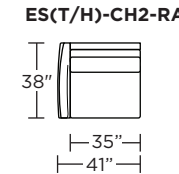

EST = LOW LEG
ESH = HIGH LEG

Note: Dotted line indicates seam on leather, Ultrasuede® and up the roll fabrics. Seams are eliminated with railroaded fabrics.

Scale: 1/8 inch = 1 foot
All dimensions are approximate and subject to change.
Specify components from the sitting position.