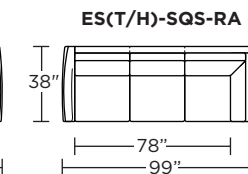

EST = LOW LEG
ESH = HIGH LEG

Note: Dotted line indicates seam on leather, Ultrasuede® and up the roll fabrics. Seams are eliminated with railroaded fabrics.

Scale: 1/8 inch = 1 foot
All dimensions are approximate and subject to change.
Specify components from the sitting position.