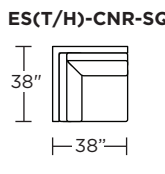

EST = LOW LEG
ESH = HIGH LEG

Note: Dotted line indicates seam on leather, Ultrasuede® and up the roll fabrics. Seams are eliminated with railroaded fabrics.

Scale: 1/8 inch = 1 foot
All dimensions are approximate and subject to change.
Specify components from the sitting position.