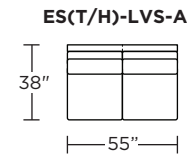

EST = LOW LEG
ESH = HIGH LEG

Note: Dotted line indicates seam on leather, Ultrasuede® and up the roll fabrics. Seams are eliminated with railroaded fabrics.

Scale: 1/8 inch = 1 foot
All dimensions are approximate and subject to change.
Specify components from the sitting position.