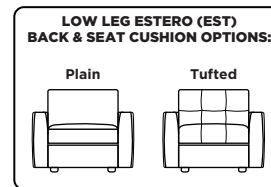

EST = LOW LEG
ESH = HIGH LEG

Note: Dotted line indicates seam on leather, Ultrasuede® and up the roll fabrics. Seams are eliminated with railroaded fabrics.

Scale: 1/8 inch = 1 foot
All dimensions are approximate and subject to change.
Specify components from the sitting position.