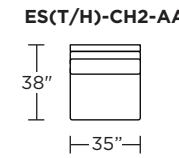

EST = LOW LEG
ESH = HIGH LEG

Note: Dotted line indicates seam on leather, Ultrasuede® and up the roll fabrics. Seams are eliminated with railroaded fabrics.

Scale: 1/8 inch = 1 foot
All dimensions are approximate and subject to change.
Specify components from the sitting position.