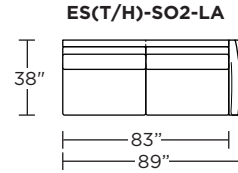

EST = LOW LEG
ESH = HIGH LEG

Note: Dotted line indicates seam on leather, Ultrasuede® and up the roll fabrics. Seams are eliminated with railroaded fabrics.

Scale: 1/8 inch = 1 foot
All dimensions are approximate and subject to change.
Specify components from the sitting position.