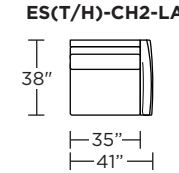

EST = LOW LEG
ESH = HIGH LEG

Note: Dotted line indicates seam on leather, Ultrasuede® and up the roll fabrics. Seams are eliminated with railroaded fabrics.

Scale: 1/8 inch = 1 foot
All dimensions are approximate and subject to change.
Specify components from the sitting position.