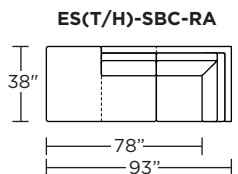

EST = LOW LEG
ESH = HIGH LEG

Note: Dotted line indicates seam on leather, Ultrasuede® and up the roll fabrics. Seams are eliminated with railroaded fabrics.

Scale: 1/8 inch = 1 foot
All dimensions are approximate and subject to change.
Specify components from the sitting position.