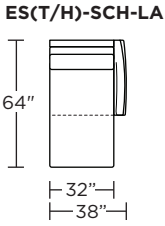

EST = LOW LEG
ESH = HIGH LEG

Note: Dotted line indicates seam on leather, Ultrasuede® and up the roll fabrics. Seams are eliminated with railroaded fabrics.

Scale: 1/8 inch = 1 foot
All dimensions are approximate and subject to change.
Specify components from the sitting position.