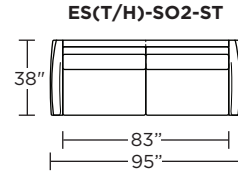

EST = LOW LEG
ESH = HIGH LEG

Note: Dotted line indicates seam on leather, Ultrasuede® and up the roll fabrics. Seams are eliminated with railroaded fabrics.

Scale: 1/8 inch = 1 foot
All dimensions are approximate and subject to change.
Specify components from the sitting position.