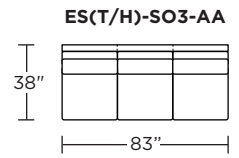

EST = LOW LEG
ESH = HIGH LEG

Note: Dotted line indicates seam on leather, Ultrasuede® and up the roll fabrics. Seams are eliminated with railroaded fabrics.

Scale: 1/8 inch = 1 foot
All dimensions are approximate and subject to change.
Specify components from the sitting position.