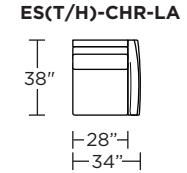

EST = LOW LEG
ESH = HIGH LEG

Note: Dotted line indicates seam on leather, Ultrasuede® and up the roll fabrics. Seams are eliminated with railroaded fabrics.

Scale: 1/8 inch = 1 foot
All dimensions are approximate and subject to change.
Specify components from the sitting position.