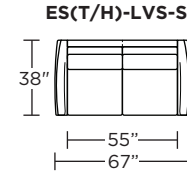

EST = LOW LEG
ESH = HIGH LEG

Note: Dotted line indicates seam on leather, Ultrasuede® and up the roll fabrics. Seams are eliminated with railroaded fabrics.

Scale: 1/8 inch = 1 foot
All dimensions are approximate and subject to change.
Specify components from the sitting position.