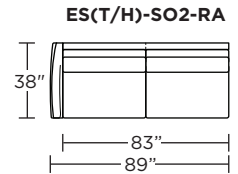

EST = LOW LEG
ESH = HIGH LEG

Note: Dotted line indicates seam on leather, Ultrasuede® and up the roll fabrics. Seams are eliminated with railroaded fabrics.

Scale: 1/8 inch = 1 foot
All dimensions are approximate and subject to change.
Specify components from the sitting position.