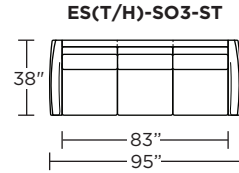

EST = LOW LEG
ESH = HIGH LEG

Note: Dotted line indicates seam on leather, Ultrasuede® and up the roll fabrics. Seams are eliminated with railroaded fabrics.

Scale: 1/8 inch = 1 foot
All dimensions are approximate and subject to change.
Specify components from the sitting position.