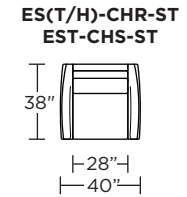

EST = LOW LEG
ESH = HIGH LEG

Note: Dotted line indicates seam on leather, Ultrasuede® and up the roll fabrics. Seams are eliminated with railroaded fabrics.

Scale: 1/8 inch = 1 foot
All dimensions are approximate and subject to change.
Specify components from the sitting position.