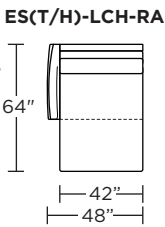

EST = LOW LEG
ESH = HIGH LEG

Note: Dotted line indicates seam on leather, Ultrasuede® and up the roll fabrics. Seams are eliminated with railroaded fabrics.

Scale: 1/8 inch = 1 foot
All dimensions are approximate and subject to change.
Specify components from the sitting position.