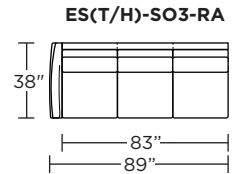

EST = LOW LEG
ESH = HIGH LEG

Note: Dotted line indicates seam on leather, Ultrasuede® and up the roll fabrics. Seams are eliminated with railroaded fabrics.

Scale: 1/8 inch = 1 foot
All dimensions are approximate and subject to change.
Specify components from the sitting position.