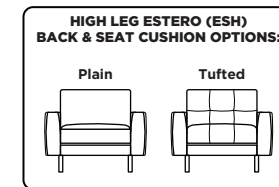

Options:

- Loose knife-edge back cushions
- High leg Estero available with wood leg in Acorn, Espresso or Walnut finish
- High leg Estero available with metal leg in Brushed Stainless finish
- Back and seat cushion decorative detail options: Plain or Tufted (tufted detail not available with knife-edge back cushion option)
- Premium high-density, high-resiliency foam seat cushions with memory foam inserts encased in down

Please use actual leather, fabric, Crypton®, Sunbrella® and Ultrasuede® swatches when specifying furniture as the colors shown may vary due to the printing process.

Estero Low Leg (EST):

Estero High Leg (ESH):

EST = LOW LEG
ESH = HIGH LEG

Note: Dotted line indicates seam on leather, Ultrasuede® and up the roll fabrics. Seams are eliminated with railroaded fabrics.

Scale: 1/8 inch = 1 foot
All dimensions are approximate and subject to change.
Specify components from the sitting position.