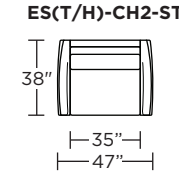

EST = LOW LEG
ESH = HIGH LEG

Note: Dotted line indicates seam on leather, Ultrasuede® and up the roll fabrics. Seams are eliminated with railroaded fabrics.

Scale: 1/8 inch = 1 foot
All dimensions are approximate and subject to change.
Specify components from the sitting position.