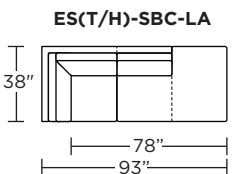

EST = LOW LEG
ESH = HIGH LEG

Note: Dotted line indicates seam on leather, Ultrasuede® and up the roll fabrics. Seams are eliminated with railroaded fabrics.

Scale: 1/8 inch = 1 foot
All dimensions are approximate and subject to change.
Specify components from the sitting position.