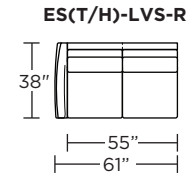

EST = LOW LEG
ESH = HIGH LEG

Note: Dotted line indicates seam on leather, Ultrasuede® and up the roll fabrics. Seams are eliminated with railroaded fabrics.

Scale: 1/8 inch = 1 foot
All dimensions are approximate and subject to change.
Specify components from the sitting position.