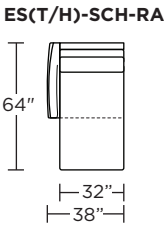

EST = LOW LEG
ESH = HIGH LEG

Note: Dotted line indicates seam on leather, Ultrasuede® and up the roll fabrics. Seams are eliminated with railroaded fabrics.

Scale: 1/8 inch = 1 foot
All dimensions are approximate and subject to change.
Specify components from the sitting position.