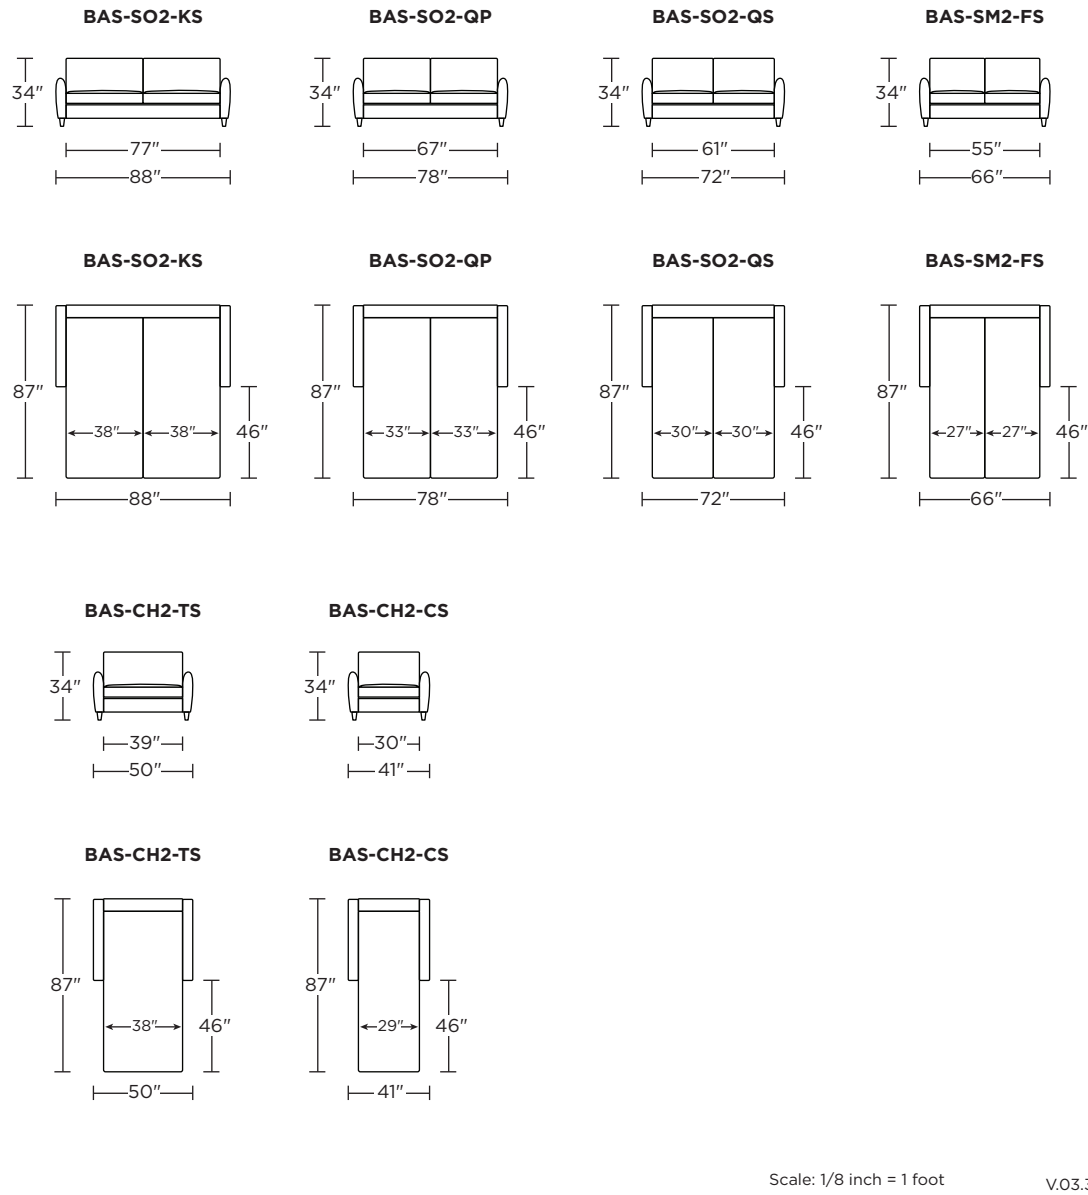

Scale: 1/8 inch = 1 foot  
All dimensions are approximate and subject to change.  
Specify components from the sitting position.